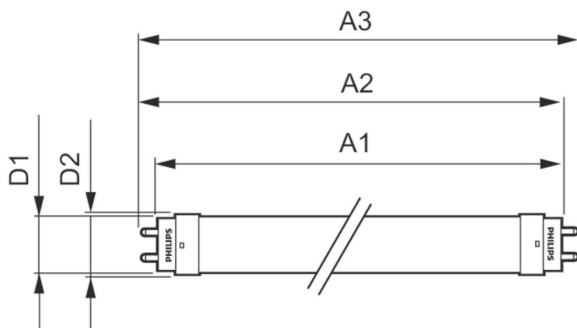

T8

Product Length	1200 mm
Bulb Shape	Tube, double-ended
Approval and Application	
Energy Saving Product	Yes
Approval Marks	RoHS compliance UL certificate DLC compliance
Energy Consumption kWh/1000 h	- kWh
Product Data	
Order product name	14T8/COR/48-850/MF18/G 10/1

EAN/UPC - Product	046677477349
Order code	929001845734
Numerator - Quantity Per Pack	1
Numerator - Packs per outer box	10
Material Nr. (12NC)	929001845734
Net Weight (Piece)	0.215 kg

Dimensional drawing

TLED IF CorePro 4ft 1800lm 5000K

Product	D1	D2	A1	A2	A3
14T8/COR/48-850/MF18/G 10/1	25.7 mm	28 mm	1198 mm	1205 mm	1212 mm