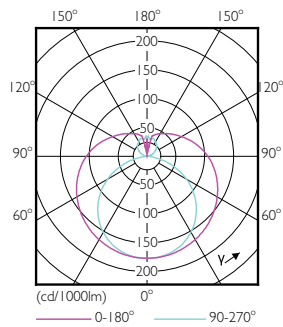

# T8

Product Length	1200 mm
Bulb Shape	Tube, double-ended
<b>Approval and Application</b>	
Energy Saving Product	Yes
Approval Marks	RoHS compliance UL certificate DLC compliance
Energy Consumption kWh/1000 h	- kWh
<b>Product Data</b>	
Order product name	14T8/COR/48-850/MF18/G 10/1

## Dimensional drawing

TLED IF CorePro 4ft 1800lm 5000K

Product	D1	D2	A1	A2	A3
14T8/COR/48-850/MF18/G 10/1	25.7 mm	28 mm	1198 mm	1205 mm	1212 mm

## Photometric data

LEDtube 14W G13 850 ND BB18

LEDtube 14W G13 830 ND BB17

Photometric data

Lifetime

LEDtube 14W G13 830-850 ND BB17-18

LEDtube 14W G13 830-850 ND BB17-18

LEDtube 14W G13 830-850 ND BB17-18