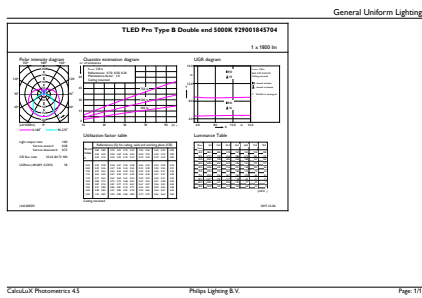

Photometric data

LEDtube 14W G13 850 ND BB18