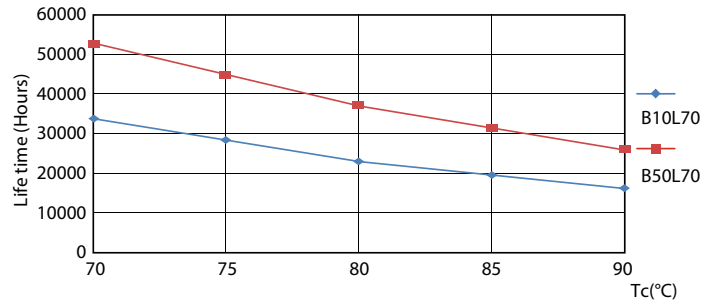

Product data

General Information	
Cap-Base	G5 [G5]
EU RoHS compliant	Yes
Nominal Lifetime (Nom)	50000 h
Switching Cycle	50000X
Light Technical	
Color Code	835 [CCT of 3500K]
Beam Angle (Nom)	200 °
Luminous Flux (Nom)	2000 lm
Color Designation	White (WH)
Correlated Color Temperature (Nom)	3500 K
Luminous Efficacy (rated) (Nom)	142.00 lm/W
Color Consistency	<6
Color Rendering Index (Nom)	82
LLMF At End Of Nominal Lifetime (Nom)	70 %
Operating and Electrical	
Input Frequency	40000-110000 Hz
Power (Nom)	14 W
Lamp Current (Max)	350 mA

Photometric data

LEDtube 14W G5 835 200D DIM IF20

Lifetime

LEDtube 8-14W G5 830-850 200D DIM IF10-21

LEDtube 8-14W G5 830-850 200D DIM IF10-21

LEDtube 8-14W G5 830-850 200D DIM IF10-21

LEDtube 8-14W G5 830-850 200D DIM IF10-21