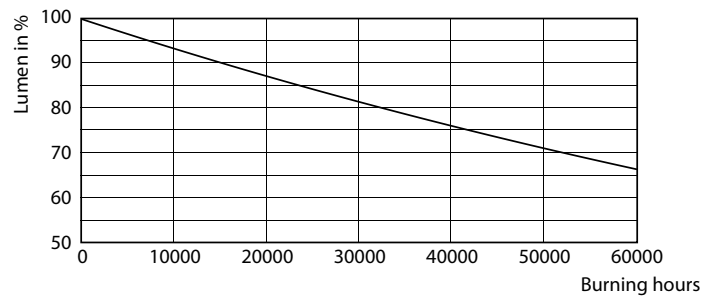

Product data

General Information	
Cap-Base	G5 [G5]
EU RoHS compliant	Yes
Nominal Lifetime (Nom)	50000 h
Switching Cycle	50000X
Light Technical	
Color Code	835 [CCT of 3500K]
Beam Angle (Nom)	200 °
Luminous Flux (Nom)	2000 lm
Color Designation	White (WH)
Correlated Color Temperature (Nom)	3500 K
Luminous Efficacy (rated) (Nom)	142.00 lm/W
Color Consistency	<6
Color Rendering Index (Nom)	82
LLMF At End Of Nominal Lifetime (Nom)	70 %
Operating and Electrical	
Input Frequency	40000-110000 Hz
Power (Nom)	14 W
Lamp Current (Max)	350 mA

Photometric data

LEDtube 14W G5 835 200D DIM IF20

Lifetime

LEDtube 8-14W G5 830-850 200D DIM IF10-21

LEDtube 8-14W G5 830-850 200D DIM IF10-21

LEDtube 8-14W G5 830-850 200D DIM IF10-21

LEDtube 8-14W G5 830-850 200D DIM IF10-21