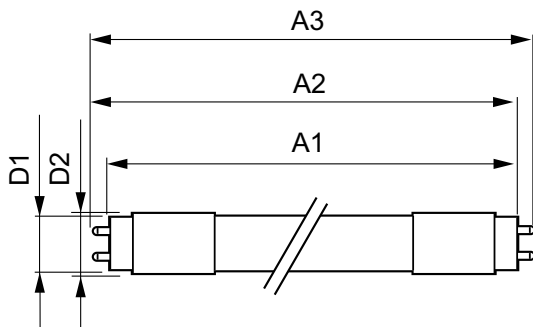

Product data

General Information	
Cap-Base	G5 [G5]
EU RoHS compliant	Yes
Nominal Lifetime (Nom)	50000 h
Switching Cycle	50000X
Light Technical	
Color Code	835 [CCT of 3500K]
Beam Angle (Nom)	200 °
Luminous Flux (Nom)	2000 lm
Color Designation	White (WH)
Correlated Color Temperature (Nom)	3500 K
Luminous Efficacy (rated) (Nom)	142.00 lm/W
Color Consistency	<6
Color Rendering Index (Nom)	82
LLMF At End Of Nominal Lifetime (Nom)	70 %
Operating and Electrical	
Input Frequency	40000-110000 Hz
Power (Nom)	14 W
Lamp Current (Max)	350 mA

Controls and Dimming	
Dimmable	Yes

Mechanical and Housing	
Bulb Material	Glass
Product Length	1200 mm

T5

Bulb Shape	Tube, double-ended
Approval and Application	
Energy Saving Product	Yes
Approval Marks	UL certificate RoHS compliance DLC compliance
Energy Consumption kWh/1000 h	- kWh
Energy Certifications	DLC Standard
Product Data	
Order product name	14T5HE/46-835/IF20/G/DIM 10/1

EAN/UPC - Product	046677476502
Order code	929001824004
Numerator - Quantity Per Pack	1
Numerator - Packs per outer box	10
Material Nr. (12NC)	929001824004
Net Weight (Piece)	0.146 kg

Dimensional drawing