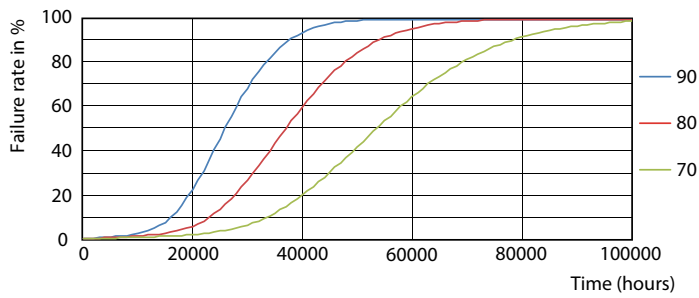

Product data

General Information	
Cap-Base	G5 [G5]
EU RoHS compliant	Yes
Nominal Lifetime (Nom)	50000 h
Switching Cycle	50000X
Light Technical	
Color Code	835 [CCT of 3500K]
Beam Angle (Nom)	200 °
Luminous Flux (Nom)	2000 lm
Color Designation	White (WH)
Correlated Color Temperature (Nom)	3500 K
Luminous Efficacy (rated) (Nom)	142.00 lm/W
Color Consistency	<6
Color Rendering Index (Nom)	82
LLMF At End Of Nominal Lifetime (Nom)	70 %
Operating and Electrical	
Input Frequency	40000-110000 Hz
Power (Nom)	14 W
Lamp Current (Max)	350 mA

Photometric data

LEDtube 14W G5 835 200D DIM IF20

Lifetime

LEDtube 8-14W G5 830-850 200D DIM IF10-21

LEDtube 8-14W G5 830-850 200D DIM IF10-21

LEDtube 8-14W G5 830-850 200D DIM IF10-21

LEDtube 8-14W G5 830-850 200D DIM IF10-21