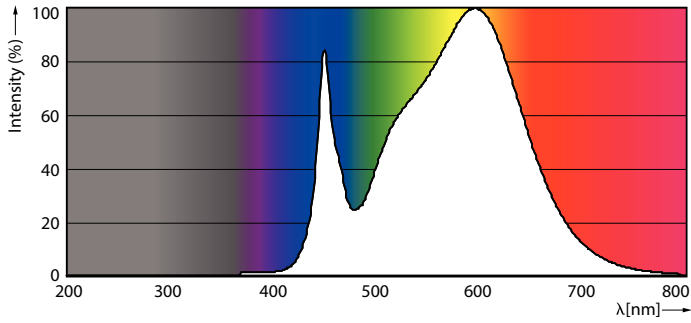

Photometric data

LEDtube 14W G5 835 200D DIM IF20