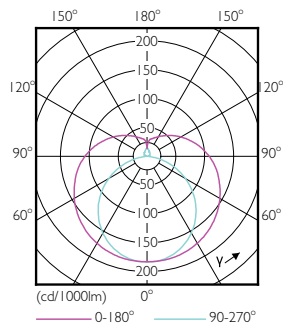

Product data

General Information	
Cap-Base	G5 [G5]
EU RoHS compliant	Yes
Nominal Lifetime (Nom)	50000 h
Switching Cycle	50000X
Light Technical	
Color Code	835 [CCT of 3500K]
Beam Angle (Nom)	200 °
Luminous Flux (Nom)	2000 lm
Color Designation	White (WH)
Correlated Color Temperature (Nom)	3500 K
Luminous Efficacy (rated) (Nom)	142.00 lm/W
Color Consistency	<6
Color Rendering Index (Nom)	82
LLMF At End Of Nominal Lifetime (Nom)	70 %
Operating and Electrical	
Input Frequency	40000-110000 Hz
Power (Nom)	14 W
Lamp Current (Max)	350 mA

Controls and Dimming	
Dimmable	Yes

Mechanical and Housing	
Bulb Material	Glass
Product Length	1200 mm

T5

Bulb Shape	Tube, double-ended
Approval and Application	
Energy Saving Product	Yes
Approval Marks	UL certificate RoHS compliance DLC compliance
Energy Consumption kWh/1000 h	- kWh
Energy Certifications	DLC Standard
Product Data	
Order product name	14T5HE/46-835/IF20/G/DIM 10/1

EAN/UPC - Product	046677476502
Order code	929001824004
Numerator - Quantity Per Pack	1
Numerator - Packs per outer box	10
Material Nr. (12NC)	929001824004
Net Weight (Piece)	0.146 kg

Dimensional drawing

Product	D1	D2	A1	A2	A3
14T5HE/46-835/IF20/G/DIM 10/1	15.3 mm	18.4 mm	1147.8 mm	1154.9 mm	1162 mm

TLED 1200mm HFV16-28W 2100lm 3500K ND

Photometric data

LEDtube 14W G5 835 200D DIM IF20

LEDtube 8W G5 830 200D DIM IF10