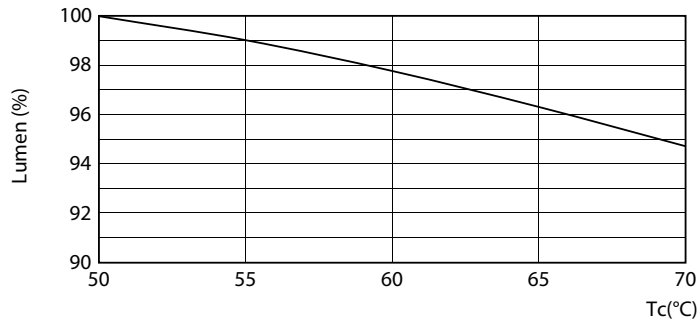

T5

Lifetime

LEDtube 8-14W G5 830-850 200D DIM IF10-21