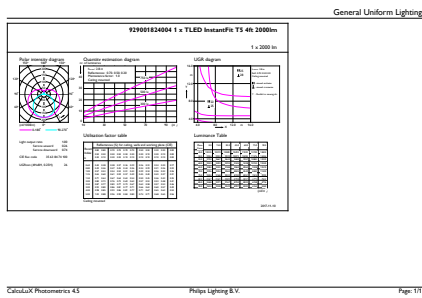

Product data

General Information	
Cap-Base	G5 [G5]
EU RoHS compliant	Yes
Nominal Lifetime (Nom)	50000 h
Switching Cycle	50000X
Light Technical	
Color Code	835 [CCT of 3500K]
Beam Angle (Nom)	200 °
Luminous Flux (Nom)	2000 lm
Color Designation	White (WH)
Correlated Color Temperature (Nom)	3500 K
Luminous Efficacy (rated) (Nom)	142.00 lm/W
Color Consistency	<6
Color Rendering Index (Nom)	82
LLMF At End Of Nominal Lifetime (Nom)	70 %
Operating and Electrical	
Input Frequency	40000-110000 Hz
Power (Nom)	14 W
Lamp Current (Max)	350 mA

Controls and Dimming	
Dimmable	Yes

Mechanical and Housing	
Bulb Material	Glass
Product Length	1200 mm

T5

Bulb Shape	Tube, double-ended
Approval and Application	
Energy Saving Product	Yes
Approval Marks	UL certificate RoHS compliance DLC compliance
Energy Consumption kWh/1000 h	- kWh
Energy Certifications	DLC Standard
Product Data	
Order product name	14T5HE/46-835/IF20/G/DIM 10/1

EAN/UPC - Product	046677476502
Order code	929001824004
Numerator - Quantity Per Pack	1
Numerator - Packs per outer box	10
Material Nr. (12NC)	929001824004
Net Weight (Piece)	0.146 kg

Dimensional drawing

Product	D1	D2	A1	A2	A3
14T5HE/46-835/IF20/G/DIM 10/1	15.3 mm	18.4 mm	1147.8 mm	1154.9 mm	1162 mm

TLED 1200mm HFV16-28W 2100lm 3500K ND

Photometric data

LEDtube 14W G5 835 200D DIM IF20

LEDtube 8W G5 830 200D DIM IF10