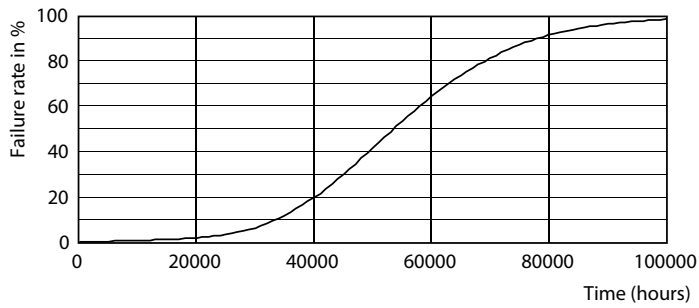

Lifetime

LEDtube 8-14W G5 830-850 200D DIM IF10-21