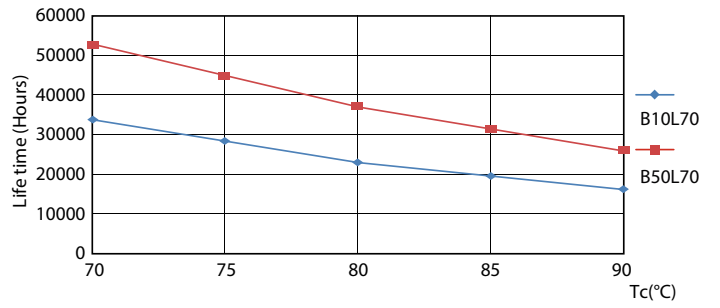

LEDtube 8-14W G5 830-850 200D DIM IF10-21

Lifetime