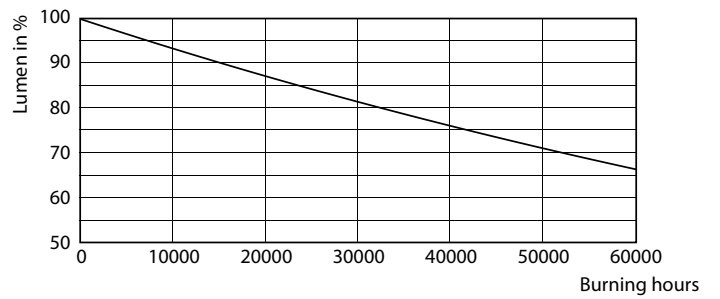

Product data

General information	
Cap-Base	G5 [G5]
EU RoHS compliant	Yes
Nominal Lifetime (Nom)	50000 h
Switching Cycle	50000
Tier	CorePro
Light technical	
Color Code	830 [CCT of 3000K]
Beam Angle (Nom)	200 °
Luminous Flux (Nom)	1000 lm
Color Designation	White (WH)
Correlated Color Temperature (Nom)	3000 K
Luminous Efficacy (rated) (Nom)	125.00 lm/W
Color Consistency	<6
Color Rendering Index (Nom)	82
LLMF At End Of Nominal Lifetime (Nom)	70 %
Operating and electrical	
Input Frequency	40000-110000 Hz
Power (Nom)	8 W

T5

Bulb Material	Glass
Product Length	600 mm
Bulb Shape	Tube, double-ended

Approval and application

Energy Saving Product	Yes
Approval Marks	UL certificate RoHS compliance
Energy Consumption kWh/1000 h	- kWh

Photometric data

Lifetime

LEDtube 8-14W G5 830-850 200D DIM IF10-21

LEDtube 8-14W G5 830-850 200D DIM IF10-21

LEDtube 8-14W G5 830-850 200D DIM IF10-21

LEDtube 8-14W G5 830-850 200D DIM IF10-21

T5

Lifetime