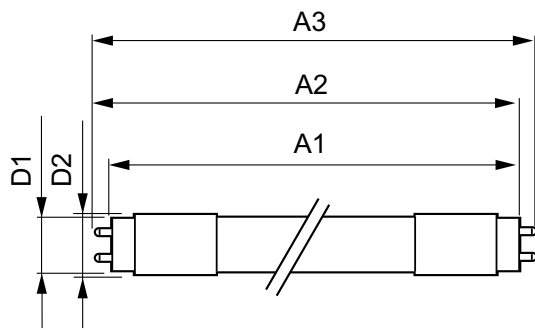

T5

Bulb Material	Glass
Product Length	600 mm
Bulb Shape	Tube, double-ended

Approval and application

Energy Saving Product	Yes
Approval Marks	UL certificate RoHS compliance
Energy Consumption kWh/1000 h	- kWh

Product data

Order product name	8T5HE/22-830/IF10/G/DIM 10/1
--------------------	------------------------------

EAN/UPC - Product	046677476410
Order code	929001823104
Numerator - Quantity Per Pack	1
Numerator - Packs per outer box	10
Material Nr. (12NC)	929001823104
Net Weight (Piece)	0.080 kg

Dimensional drawing

8T5HE/22-830/IF10/G/DIM 10/1

Product	D1	D2	A1	A2	A3
8T5HE/22-830/IF10/G/DIM 10/1	15.3 mm	18.4 mm	547.8 mm	554.9 mm	562 mm

Photometric data

LEDtube 8W G5 830 200D DIM IF10

LEDtube 8W G5 830 200D DIM IF10