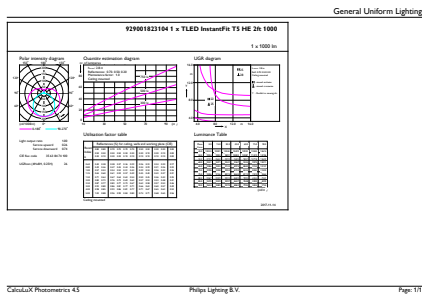

Product data

General information	
Cap-Base	G5 [G5]
EU RoHS compliant	Yes
Nominal Lifetime (Nom)	50000 h
Switching Cycle	50000
Tier	CorePro
Light technical	
Color Code	830 [CCT of 3000K]
Beam Angle (Nom)	200 °
Luminous Flux (Nom)	1000 lm
Color Designation	White (WH)
Correlated Color Temperature (Nom)	3000 K
Luminous Efficacy (rated) (Nom)	125.00 lm/W
Color Consistency	<6
Color Rendering Index (Nom)	82
LLMF At End Of Nominal Lifetime (Nom)	70 %
Operating and electrical	
Input Frequency	40000-110000 Hz
Power (Nom)	8 W

T5

Bulb Material	Glass
Product Length	600 mm
Bulb Shape	Tube, double-ended

Approval and application

Energy Saving Product	Yes
Approval Marks	UL certificate RoHS compliance
Energy Consumption kWh/1000 h	- kWh

Product data

Order product name	8T5HE/22-830/IF10/G/DIM 10/1
--------------------	------------------------------

EAN/UPC - Product	046677476410
Order code	929001823104
Numerator - Quantity Per Pack	1
Numerator - Packs per outer box	10
Material Nr. (12NC)	929001823104
Net Weight (Piece)	0.080 kg

Dimensional drawing

8T5HE/22-830/IF10/G/DIM 10/1

Product	D1	D2	A1	A2	A3
8T5HE/22-830/IF10/G/DIM 10/1	15.3 mm	18.4 mm	547.8 mm	554.9 mm	562 mm

Photometric data

LEDtube 8W G5 830 200D DIM IF10

LEDtube 8W G5 830 200D DIM IF10