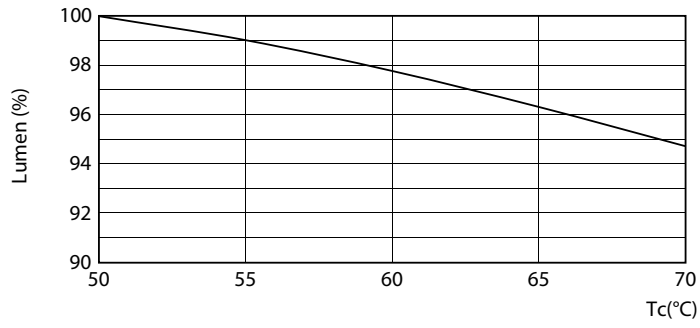

T5

Bulb Material	Glass
Product Length	600 mm
Bulb Shape	Tube, double-ended

Approval and application

Energy Saving Product	Yes
Approval Marks	UL certificate RoHS compliance
Energy Consumption kWh/1000 h	- kWh

Photometric data

Lifetime

LEDtube 8-14W G5 830-850 200D DIM IF10-21

LEDtube 8-14W G5 830-850 200D DIM IF10-21

LEDtube 8-14W G5 830-850 200D DIM IF10-21

LEDtube 8-14W G5 830-850 200D DIM IF10-21

T5

Lifetime