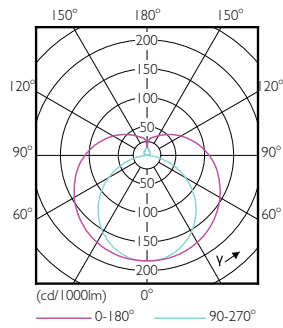

T5

Bulb Material	Glass
Product Length	600 mm
Bulb Shape	Tube, double-ended

Approval and application

Energy Saving Product	Yes
Approval Marks	UL certificate RoHS compliance
Energy Consumption kWh/1000 h	- kWh

Dimensional drawing

8T5HE/22-830/IF10/G/DIM 10/1

Product	D1	D2	A1	A2	A3
8T5HE/22-830/IF10/G/DIM 10/1	15.3 mm	18.4 mm	547.8 mm	554.9 mm	562 mm

Photometric data

LEDtube 8W G5 830 200D DIM IF10

LEDtube 8W G5 830 200D DIM IF10