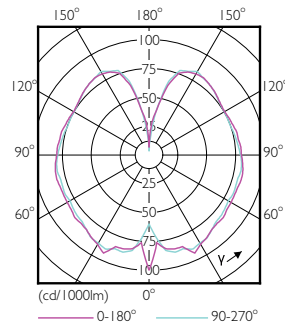

CLA LEDbulb 25W E27 820 GOLD A160

Photometric data