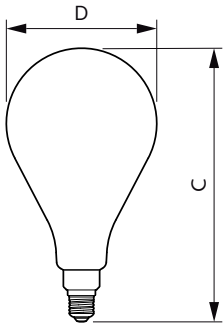

Lamp Current (Nom)	44 mA
Wattage Equivalent	25 W
Starting Time (Nom)	0.5 s
Warm Up Time to 60% Light (Nom)	0.5 s
Power Factor (Nom)	0.5
Voltage (Nom)	220-240 V
Temperature	
T-Case Maximum (Nom)	27 °C
Controls and Dimming	
Dimmable	No
Mechanical and Housing	
Bulb Finish	Transparent Amber
Bulb Shape	PS160
Approval and Application	
Energy Consumption kWh/1000 h	5 kWh

Numerator - Packs per outer box	2
Material Nr. (12NC)	929001817101
Net Weight (Piece)	0.230 kg

Dimensional drawing

LED classic-giant 25W E27 A160 GOLD ND

Product	D	C
LED classic-giant 25W E27 A160 GOLD ND	160 mm	293 mm