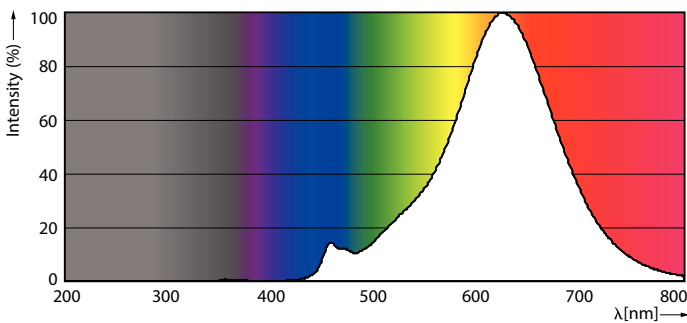

CLA LEDbulb 25W E27 820 GOLD A160