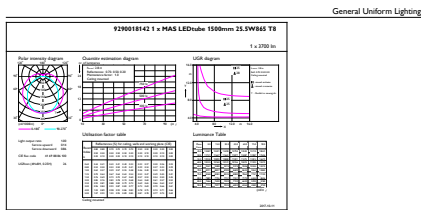

EAN/UPC - Product 8718696773529

Order code 929001814202

Numerator - Quantity Per Pack 1

Numerator - Packs per outer box 10

Material Nr. (12NC) 929001814202

Net Weight (Piece) 0.310 kg

Dimensional drawing

TLED 1500mm 24.5W 3700lm 6500K G13 D

Product	D1	D2	A1	A2	A3
MASTERConnect LEDtube IA 1500mm UO 25.5W865 T8	25.7 mm	28 mm	1500 mm	1507.1 mm	1514.2 mm

Photometric data

Celuxx Prosimera 4.5 Philips Lighting B.V. Page 1/7

25-5W G13 865 6500K

16-5W G13 830 3000K