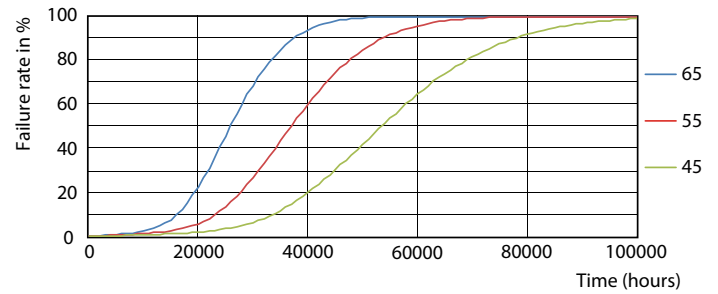

MasterConnect LEDtube EM/Mains T8

Photometric data

25-5W G13

Lifetime

16-5W G13

16-5W G13

16-5W G13

16-5W G13