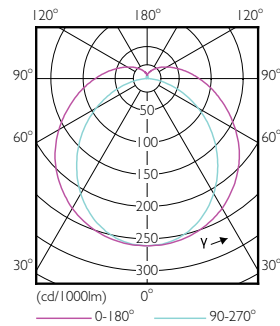

EAN/UPC - Product 8718696773529

Order code 929001814202

Numerator - Quantity Per Pack 1

Numerator - Packs per outer box 10

Material Nr. (12NC) 929001814202

Net Weight (Piece) 0.310 kg

Dimensional drawing

TLED 1500mm 24.5W 3700lm 6500K G13 D

Product	D1	D2	A1	A2	A3
MASTERConnect LEDtube IA 1500mm UO 25.5W865 T8	25.7 mm	28 mm	1500 mm	1507.1 mm	1514.2 mm

Photometric data

Celuxx Prosimera 4.5 Philips Lighting B.V. Page 1/7

25-5W G13 865 6500K

16-5W G13 830 3000K