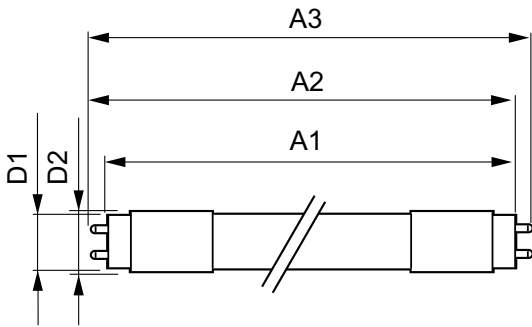

EAN/UPC - Product 8718696773529

Order code 929001814202

Numerator - Quantity Per Pack 1

Numerator - Packs per outer box 10

Material Nr. (12NC) 929001814202

Net Weight (Piece) 0.310 kg

Dimensional drawing

TLED 1500mm 24.5W 3700lm 6500K G13 D

Product	D1	D2	A1	A2	A3
MASTERConnect LEDtube IA 1500mm UO 25.5W865 T8	25.7 mm	28 mm	1500 mm	1507.1 mm	1514.2 mm

Photometric data

Celuxx Prosimera 4.5 Philips Lighting B.V. Page 1/7

25-5W G13 865 6500K

16-5W G13 830 3000K