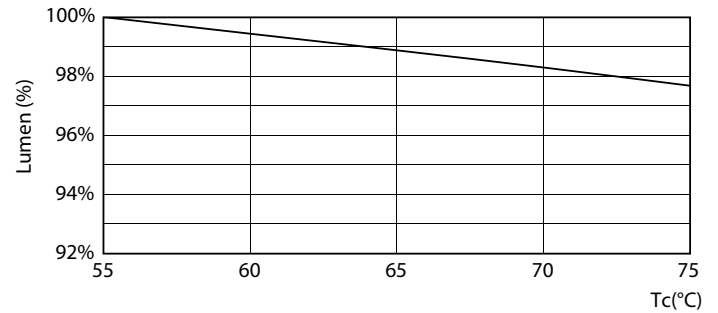

MasterConnect LEDtube EM/Mains T8

Photometric data

25-5W G13

Lifetime

16-5W G13

16-5W G13

16-5W G13

16-5W G13