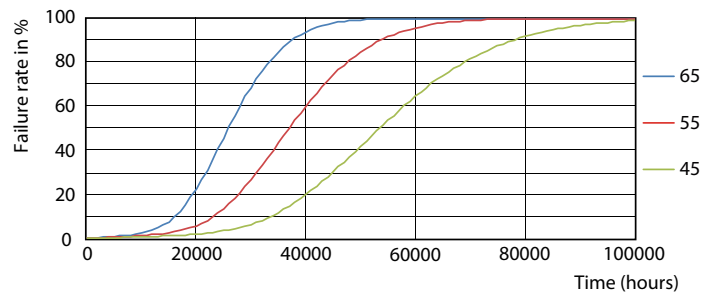

Photometric data

16-5W G13

Lifetime

16-5W G13

16-5W G13

16-5W G13

16-5W G13

MasterConnect LEDtube EM/Mains T8