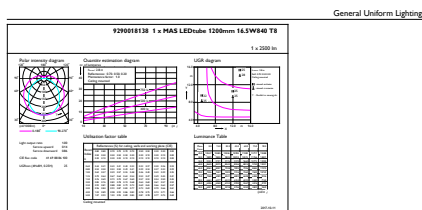

EAN/UPC - Product 8718696773444

Order code 929001813802

Numerator - Quantity Per Pack 1

Numerator - Packs per outer box 10

Material Nr. (12NC) 929001813802

Net Weight (Piece) 0.251 kg

Dimensional drawing

TLED 1200mm 16.5W 2500lm 4000K G13 D

Product	D1	D2	A1	A2	A3
MASTERConnect LEDtube	25.7	28 mm	1199.4	1205.3	1212.4
IA 1200mm UO 16.5W840 T8	mm		mm	mm	mm

Photometric data

16-5W G13 840 4000K

16-5W G13 830 3000K

MasterConnect LEDtube EM/Mains T8