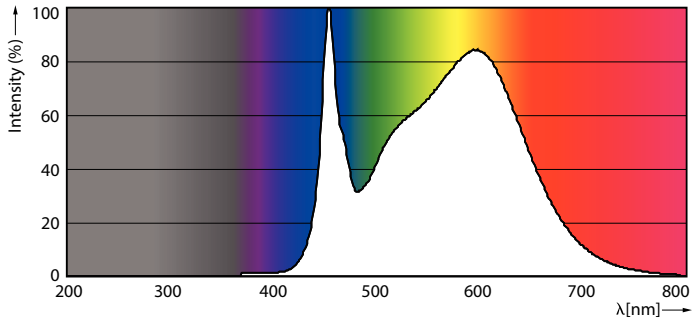

MasterConnect LEDtube EM/Mains T8

Photometric data

16-5W G13