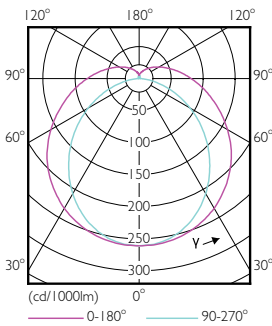

EAN/UPC - Product 8718696773444

Order code 929001813802

Numerator - Quantity Per Pack 1

Numerator - Packs per outer box 10

Material Nr. (12NC) 929001813802

Net Weight (Piece) 0.251 kg

Dimensional drawing

TLED 1200mm 16.5W 2500lm 4000K G13 D

Product	D1	D2	A1	A2	A3
MASTERConnect LEDtube	25.7	28 mm	1199.4	1205.3	1212.4
IA 1200mm UO 16.5W840 T8	mm		mm	mm	mm

Photometric data

16-5W G13 840 4000K

16-5W G13 830 3000K

MasterConnect LEDtube EM/Mains T8