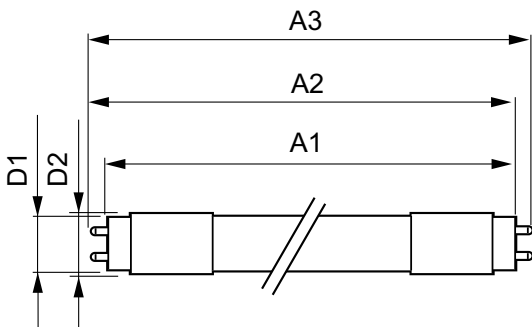

EAN/UPC - Product 8718696773444

Order code 929001813802

Numerator - Quantity Per Pack 1

Numerator - Packs per outer box 10

Material Nr. (12NC) 929001813802

Net Weight (Piece) 0.251 kg

Dimensional drawing

TLED 1200mm 16.5W 2500lm 4000K G13 D

Product	D1	D2	A1	A2	A3
MASTERConnect LEDtube	25.7	28 mm	1199.4	1205.3	1212.4
IA 1200mm UO 16.5W840 T8	mm		mm	mm	mm

Photometric data

16-5W G13 840 4000K

16-5W G13 830 3000K

MasterConnect LEDtube EM/Mains T8