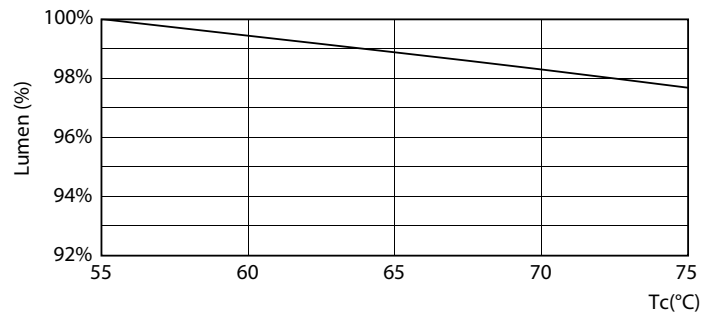

Photometric data

16-5W G13

Lifetime

16-5W G13

16-5W G13

16-5W G13

16-5W G13

MasterConnect LEDtube EM/Mains T8