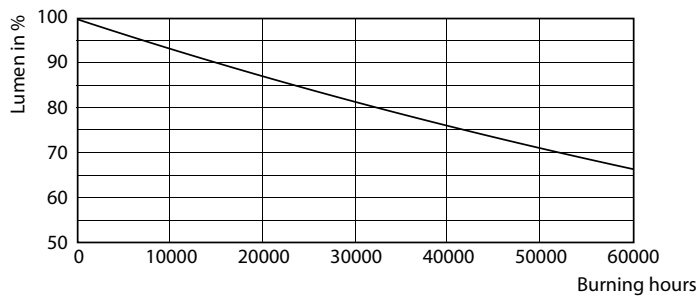

Photometric data

16-5W G13

Lifetime

16-5W G13

16-5W G13

16-5W G13

16-5W G13

MasterConnect LEDtube EM/Mains T8