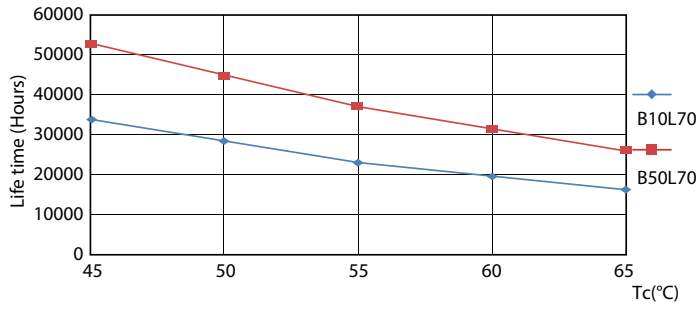

MasterConnect LEDtube EM/Mains T8

Lifetime

16-5W G13