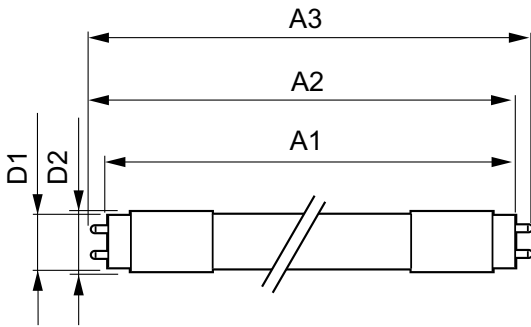

Approval and application

Energy Saving Product	Yes
Approval Marks	RoHS compliance UL certificate DLC compliance

Energy Consumption kWh/1000 h	- kWh
Energy Certifications	DLC Standard

Product data

Order product name	13T8/MAS/48-850/IF21/P/DIM 10/1
EAN/UPC - Product	046677473952
Order code	929001397934
Numerator - Quantity Per Pack	1
Numerator - Packs per outer box	10
Material Nr. (12NC)	929001397934
Net Weight (Piece)	0.165 kg

Dimensional drawing

13T8/MAS/48-850/IF21/P/DIM 10/1

Product	D1	D2	A1	A2	A3
13T8/MAS/48-850/IF21/P/DIM 10/1	25.7 mm	26.3 mm	1198.1 mm	1205.2 mm	1212.3 mm

Photometric data

LEDtube 15W G13 850 160D IF 6U EasySmart