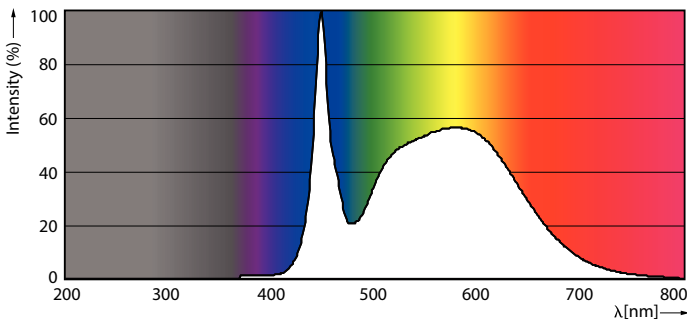

Photometric data

LEDtube 15W G13 850 160D IF 6U EasySmart