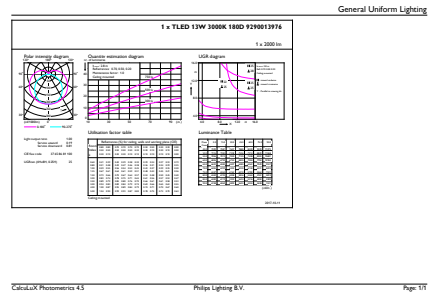

T8

Product Length	1200 mm
Bulb Shape	Tube, double-ended
Approval and application	
Energy Saving Product	Yes
Approval Marks	RoHS compliance UL certificate DLC compliance
Energy Consumption kWh/1000 h	- kWh
Energy Certifications	DLC Standard

Dimensional drawing

13T8/MAS/48-830/IF20/P/DIM 10/1

Product	D1	D2	A1	A2	A3
13T8/MAS/48-830/IF20/P/DIM 10/1	25.7 mm	26.3 mm	1198.1 mm	1205.2 mm	1212.3 mm

Photometric data

Spectral Power Distribution Colour