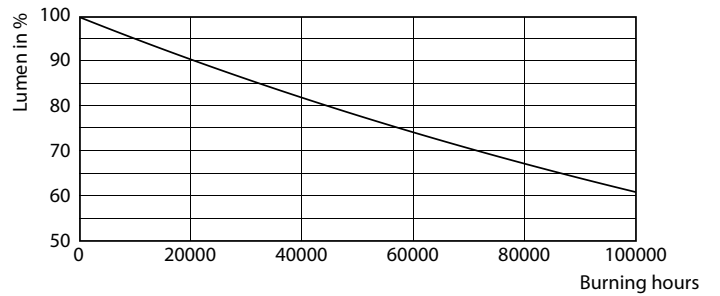

Product data

General information		Lamp Current (Max)	
Cap-Base	G13 [Medium Bi-Pin Fluorescent]		400 mA
EU RoHS compliant	Yes	Lamp Current (Min)	130 mA
Nominal Lifetime (Nom)	70000 h	Starting Time (Nom)	0.5 s
Switching Cycle	50000X	Warm Up Time to 60% Light (Nom)	0.5 s
Light technical		UL Type	Type A - works on ballast
Color Code	830 [CCT of 3000K]	Power Factor (Nom)	0.9
Beam Angle (Nom)	180 °	Voltage (Nom)	120-277, 347 V
Luminous Flux (Nom)	2000 lm	Temperature	
Color Designation	White (WH)	T-Ambient (Max)	45 °C
Correlated Color Temperature (Nom)	3000 K	T-Ambient (Min)	-20 °C
Luminous Efficacy (rated) (Nom)	153.00 lm/W	T-Storage (Max)	65 °C
Color Consistency	<6	T-Storage (Min)	-40 °C
Color Rendering Index (Nom)	82	T-Case Maximum (Nom)	50 °C
LLMF At End Of Nominal Lifetime (Nom)	70 %	Controls and dimming	
Operating and electrical		Dimmable	Yes
Input Frequency	20000-120000 Hz	Mechanical and housing	
Power (Nom)	13 W	Bulb Material	Plastic

LEDtube 13W G13 830 IF DIM

Photometric data

LEDtube 13W G13 2100lm

Lifetime

LEDtube 13W G13 2100lm

LEDtube 13W G13 2100lm

LEDtube 13W G13 2100lm

LEDtube 13W G13 2100lm