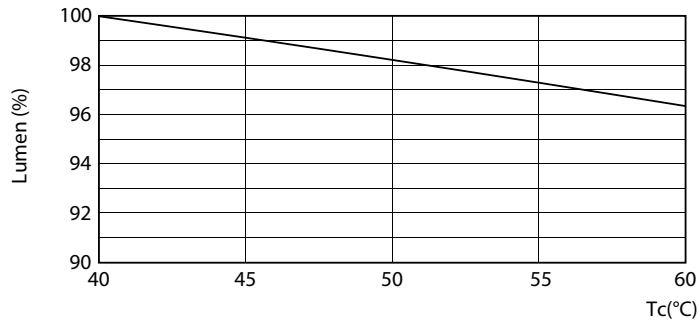

T8

Lifetime

LEDtube 13W G13 2100lm