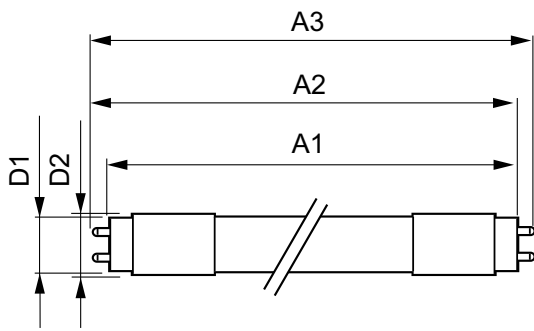

T8

13T8/MAS/48-830/IF20/P/DIM 10/1

Our TLEDs are available in InstantFit (Type A / Type C) or MainsFit (Ballast bypass / Type B) versions. The InstantFit lamps work on a broad variety of ballasts and LED drivers. Only InstantFit has over 15,000 lamp & ballast combinations delivering even light output, energy savings and a long lifetime. Our MainsFit products feature a double-ended design, simplifying installation while a proprietary safety circuit minimizes a shock risk. Lamp sizes range from 2-foot to 8-foot and U-bend with a variety of lumen outputs.

Product data

General information		Lamp Current (Max)	
Cap-Base	G13 [Medium Bi-Pin Fluorescent]		400 mA
EU RoHS compliant	Yes	Lamp Current (Min)	130 mA
Nominal Lifetime (Nom)	70000 h	Starting Time (Nom)	0.5 s
Switching Cycle	50000X	Warm Up Time to 60% Light (Nom)	0.5 s
Light technical		UL Type	Type A - works on ballast
Color Code	830 [CCT of 3000K]	Power Factor (Nom)	0.9
Beam Angle (Nom)	180 °	Voltage (Nom)	120-277, 347 V
Luminous Flux (Nom)	2000 lm	Temperature	
Color Designation	White (WH)	T-Ambient (Max)	45 °C
Correlated Color Temperature (Nom)	3000 K	T-Ambient (Min)	-20 °C
Luminous Efficacy (rated) (Nom)	153.00 lm/W	T-Storage (Max)	65 °C
Color Consistency	<6	T-Storage (Min)	-40 °C
Color Rendering Index (Nom)	82	T-Case Maximum (Nom)	50 °C
LLMF At End Of Nominal Lifetime (Nom)	70 %	Controls and dimming	
Operating and electrical		Dimmable	Yes
Input Frequency	20000-120000 Hz	Mechanical and housing	
Power (Nom)	13 W	Bulb Material	Plastic

T8

Product Length	1200 mm
Bulb Shape	Tube, double-ended
Approval and application	
Energy Saving Product	Yes
Approval Marks	RoHS compliance UL certificate DLC compliance
Energy Consumption kWh/1000 h	- kWh
Energy Certifications	DLC Standard

Dimensional drawing

13T8/MAS/48-830/IF20/P/DIM 10/1

Product	D1	D2	A1	A2	A3
13T8/MAS/48-830/IF20/P/DIM 10/1	25.7 mm	26.3 mm	1198.1 mm	1205.2 mm	1212.3 mm

Photometric data

Spectral Power Distribution Colour