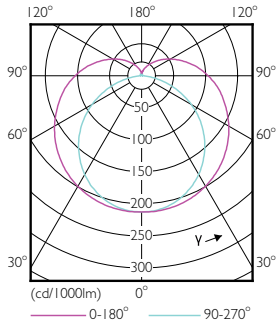

Dimensional drawing

13T8/MAS/48-830/IF20/P/DIM 10/1

Product	D1	D2	A1	A2	A3
13T8/MAS/48-830/IF20/P/DIM 10/1	25.7 mm	26.3 mm	1198.1 mm	1205.2 mm	1212.3 mm

Photometric data

Spectral Power Distribution Colour

LEDtube 13W G13 830 IF DIM

Photometric data

LEDtube 13W G13 2100lm

Lifetime

LEDtube 13W G13 2100lm

LEDtube 13W G13 2100lm

LEDtube 13W G13 2100lm

LEDtube 13W G13 2100lm