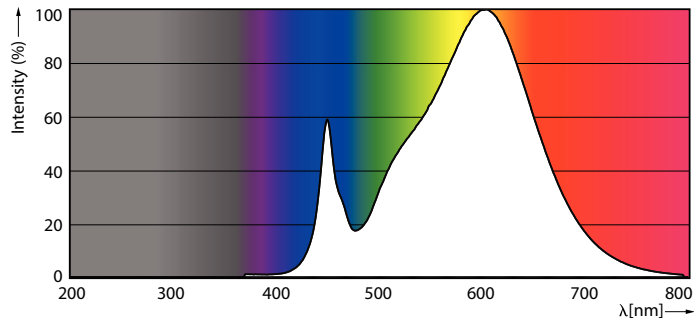

Photometric data

Spectral Power Distribution Colour