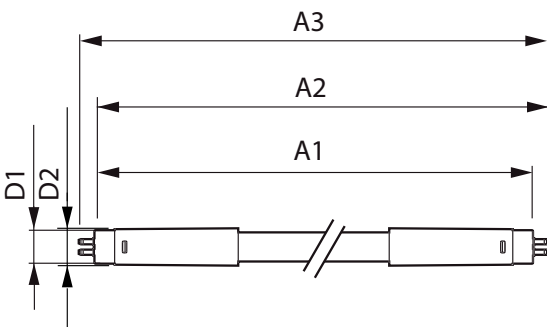

MASTER LEDtube InstantFit HF T5

Mechanical and Housing

Bulb Material	Glass
Product Length	1500 mm

Approval and Application

Energy Efficiency Label (EEL)	A++
Energy Saving Product	Yes
Approval Marks	TUV CE marking RoHS compliance KEMA Keur certificate
Energy Consumption kWh/1000 h	24 kWh

Product Data

Full product code	871869674339300
Order product name	Master LEDtube HF 1500mm HE 20W 865 T5
EAN/UPC - Product	8718696743393
Order code	929001391502
Numerator - Quantity Per Pack	1
Numerator - Packs per outer box	10
Material Nr. (12NC)	929001391502
Net Weight (Piece)	0.200 kg

Dimensional drawing

TLED 1500mm 230V17W-35W 2600lm 160D 650

Product	D1	D2	A1	A2	A3
Master LEDtube HF 1500mm HE 20W 865 T5	15.5 mm	18.8 mm	1449 mm	1456.1 mm	1463.2 mm

Photometric data

LEDtube 1500mm 20W G5 865 3000lm