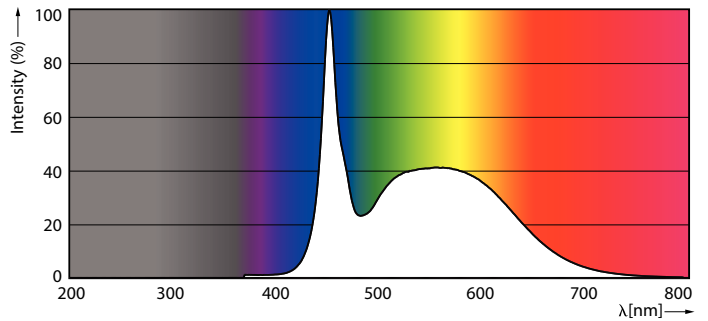

LEDtube 1500mm 20W G5 865 3000lm