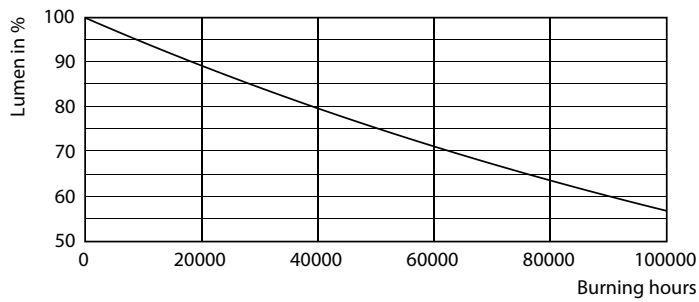

Product data

General Information	
Cap-Base	G5 [G5]
EU RoHS compliant	Yes
Nominal Lifetime (Nom)	60000 h
Switching Cycle	50000X
Flux measurement reference	Sphere

Light Technical	
Color Code	840 [CCT of 4000K]
Beam Angle (Nom)	200 °
Luminous Flux (Nom)	3000 lm
Color Designation	Cool White (CW)
Correlated Color Temperature (Nom)	4000 K
Luminous Efficacy (rated) (Nom)	150.00 lm/W
Color Consistency	<6
Color Rendering Index (Nom)	80
LLMF At End Of Nominal Lifetime (Nom)	70 %

LEDtube 1500mm 20W G5 840 3000lm

LEDtube 1500mm 20W G5 840 3000lm

MASTER LEDtube InstantFit HF T5

Photometric data

LEDtube 600mm 8W G5 830 1000lm

Lifetime

LEDtube MAS SLR 8W 60K LifetimeVsTc-LED

LEDtube MAS SLR 8W 60K FailureRate-LED