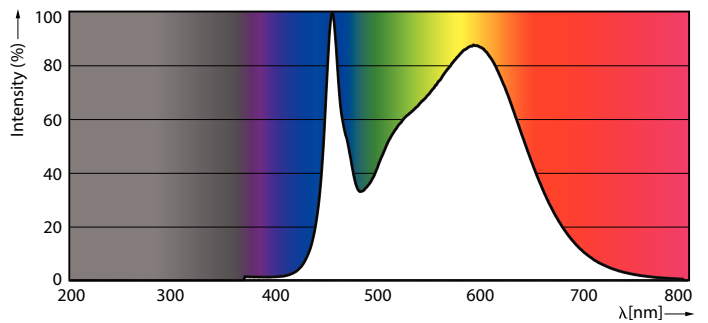

LEDtube 1500mm 20W G5 840 3000lm