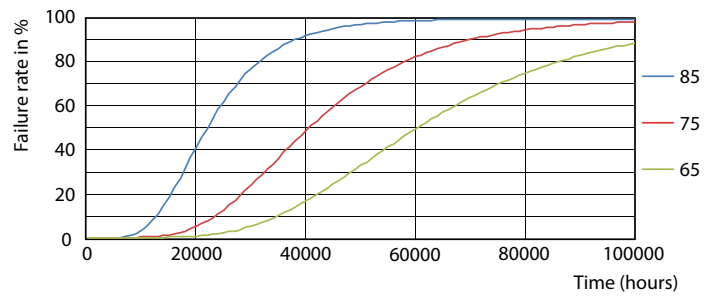

LEDtube 1500mm 20W G5 840 3000lm

LEDtube 1500mm 20W G5 840 3000lm

MASTER LEDtube InstantFit HF T5

Photometric data

LEDtube 600mm 8W G5 830 1000lm

Lifetime

LEDtube MAS SLR 8W 60K LifetimeVsTc-LED

LEDtube MAS SLR 8W 60K FailureRate-LED