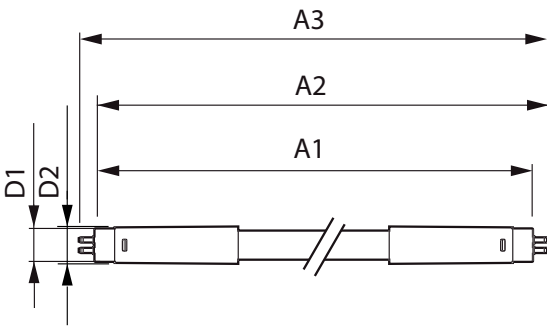

MASTER LEDtube InstantFit HF T5

Controls and Dimming

Dimmable	Only with specific dimmers

Mechanical and Housing

Bulb Finish	Frosted
Bulb Material	Glass
Product Length	1500 mm
Bulb Shape	Tube, double-ended

Approval and Application

Energy Efficiency Class	D
Energy Saving Product	Yes
Approval Marks	RoHS compliance TUV CE marking KEMA Keur certificate

Energy Consumption kWh/1000 h	20 kWh
EPREL Registration Number	406190

Product Data

Full product code	871869674337900
Order product name	Master LEDtube HF 1500mm HE 20W 840 T5
EAN/UPC - Product	8718696743379
Order code	929001391402
Numerator - Quantity Per Pack	1
Numerator - Packs per outer box	10
Material Nr. (12NC)	929001391402
Net Weight (Piece)	0.196 kg

Dimensional drawing

TLED 1500mm 230V17W-35W 2600lm 160D 400

Product	D1	D2	A1	A2	A3
Master LEDtube HF 1500mm HE 20W 840 T5	15.5 mm	18.8 mm	1449 mm	1456.1 mm	1463.2 mm

Photometric data

LEDtube 1500mm 20W G5 840 3000lm