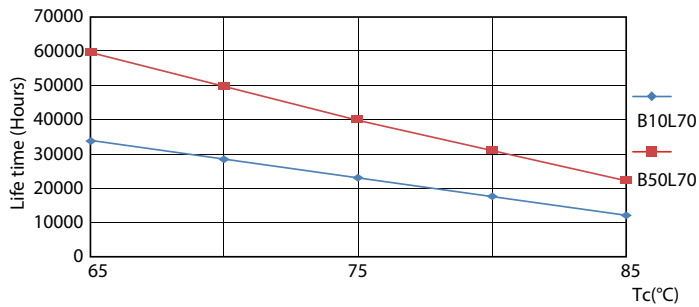

Product data

General Information	
Cap-Base	G5 [G5]
EU RoHS compliant	Yes
Nominal Lifetime (Nom)	60000 h
Switching Cycle	50000X
Flux measurement reference	Sphere

Light Technical	
Color Code	840 [CCT of 4000K]
Beam Angle (Nom)	200 °
Luminous Flux (Nom)	3000 lm
Color Designation	Cool White (CW)
Correlated Color Temperature (Nom)	4000 K
Luminous Efficacy (rated) (Nom)	150.00 lm/W
Color Consistency	<6
Color Rendering Index (Nom)	80
LLMF At End Of Nominal Lifetime (Nom)	70 %

LEDtube 1500mm 20W G5 840 3000lm

LEDtube 1500mm 20W G5 840 3000lm

MASTER LEDtube InstantFit HF T5

Photometric data

LEDtube 600mm 8W G5 830 1000lm

Lifetime

LEDtube MAS SLR 8W 60K LifetimeVsTc-LED

LEDtube MAS SLR 8W 60K FailureRate-LED