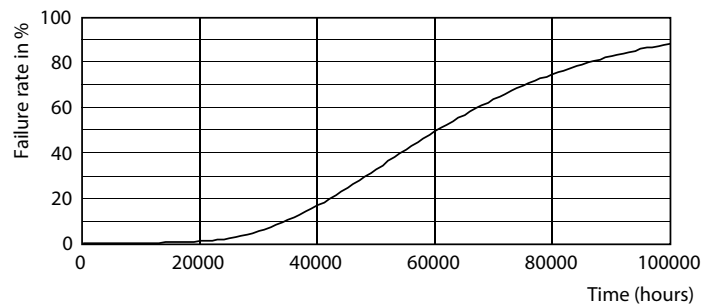

LEDtube MAS SLR 8W 60K FailureRate-LED

LEDtube_60K