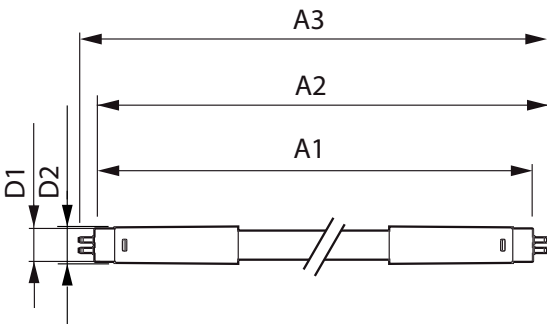

MASTER LEDtube InstantFit HF T5

Controls and Dimming

Dimmable	Only with specific dimmers

Mechanical and Housing

Bulb Finish	Frosted
Bulb Material	Glass
Product Length	1200 mm
Bulb Shape	Tube, double-ended

Approval and Application

Energy Efficiency Class	D
Energy Saving Product	Yes
Approval Marks	RoHS compliance TUV CE marking KEMA Keur certificate

Energy Consumption kWh/1000 h	17 kWh
EPREL Registration Number	406188

Product Data

Full product code	871869674333100
Order product name	Master LEDtube HF 1200mm HE 16.5W 865 T5
EAN/UPC - Product	8718696743331
Order code	929001391202
Numerator - Quantity Per Pack	1
Numerator - Packs per outer box	10
Material Nr. (12NC)	929001391202
Net Weight (Piece)	0.159 kg

Dimensional drawing

TLED 1200mm 230V14W-28W 2100lm 160D 650

Product	D1	D2	A1	A2	A3
Master LEDtube HF 1200mm HE 16.5W 865 T5	15.5 mm	18.8 mm	1149 mm	1156.1 mm	1163.2 mm