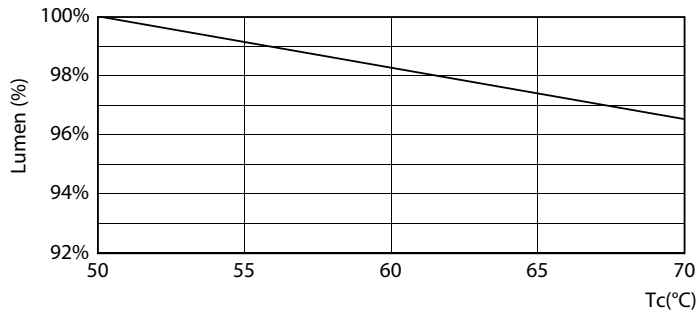

MASTER LEDtube InstantFit HF T5

Lifetime

LEDtube MAS SLR 16,5W 60K LumenVsTc-LMP