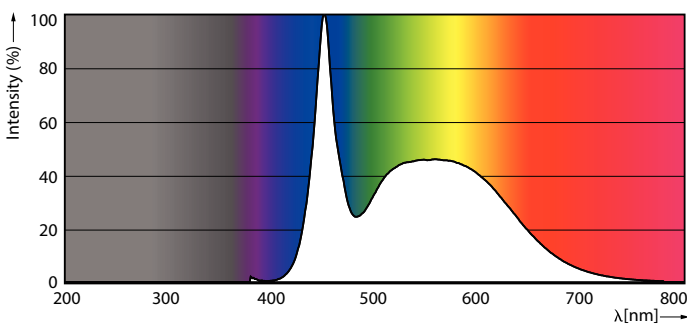

Photometric data

LEDtubes, TLED T12 120-277V 20W 6500K G13

LEDtube 1200mm 16-5W G5 865 2500lm