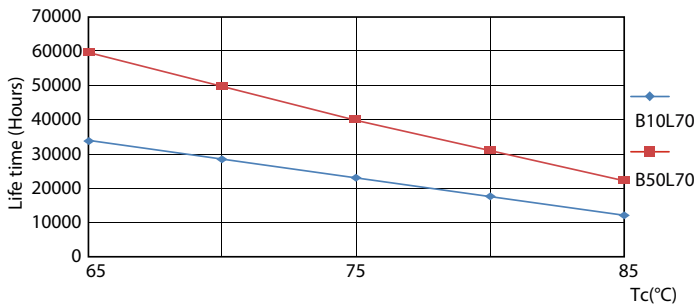

Product data

General Information	
Cap-Base	G5 [G5]
EU RoHS compliant	Yes
Nominal Lifetime (Nom)	60000 h
Switching Cycle	50000X
Flux measurement reference	Sphere

Light Technical	
Color Code	865 [CCT of 6500K]
Beam Angle (Nom)	200 °
Luminous Flux (Nom)	2500 lm
Color Designation	Cool Daylight
Correlated Color Temperature (Nom)	6500 K
Luminous Efficacy (rated) (Nom)	151.00 lm/W
Color Consistency	<6
Color Rendering Index (Nom)	80
LLMF At End Of Nominal Lifetime (Nom)	70 %

LEDtubes, TLED T12 120-277V 20W 6500K G13

LEDtube 1200mm 16-5W G5 865 2500lm

MASTER LEDtube InstantFit HF T5

Photometric data

LEDtube 600mm 8W G5 830 1000lm

Lifetime

LEDtube MAS SLR 8W 60K LifetimeVsTc-LED

LEDtube MAS SLR 8W 60K FailureRate-LED