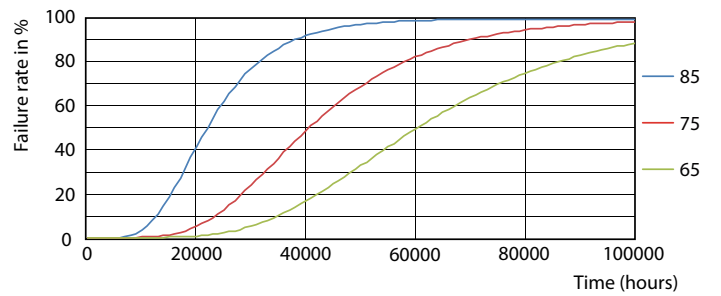

LEDtubes, TLED T12 120-277V 20W 6500K G13

LEDtube 1200mm 16-5W G5 865 2500lm

MASTER LEDtube InstantFit HF T5

Photometric data

LEDtube 600mm 8W G5 830 1000lm

Lifetime

LEDtube MAS SLR 8W 60K LifetimeVsTc-LED

LEDtube MAS SLR 8W 60K FailureRate-LED