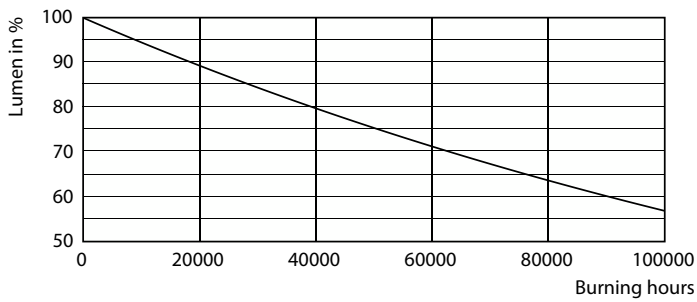

Product data

General Information	
Cap-Base	G5 [G5]
EU RoHS compliant	Yes
Nominal Lifetime (Nom)	60000 h
Switching Cycle	50000X
Flux measurement reference	Sphere

Light Technical	
Color Code	865 [CCT of 6500K]
Beam Angle (Nom)	200 °
Luminous Flux (Nom)	2500 lm
Color Designation	Cool Daylight
Correlated Color Temperature (Nom)	6500 K
Luminous Efficacy (rated) (Nom)	151.00 lm/W
Color Consistency	<6
Color Rendering Index (Nom)	80
LLMF At End Of Nominal Lifetime (Nom)	70 %

LEDtubes, TLED T12 120-277V 20W 6500K G13

LEDtube 1200mm 16-5W G5 865 2500lm

MASTER LEDtube InstantFit HF T5

Photometric data

LEDtube 600mm 8W G5 830 1000lm

Lifetime

LEDtube MAS SLR 8W 60K LifetimeVsTc-LED

LEDtube MAS SLR 8W 60K FailureRate-LED