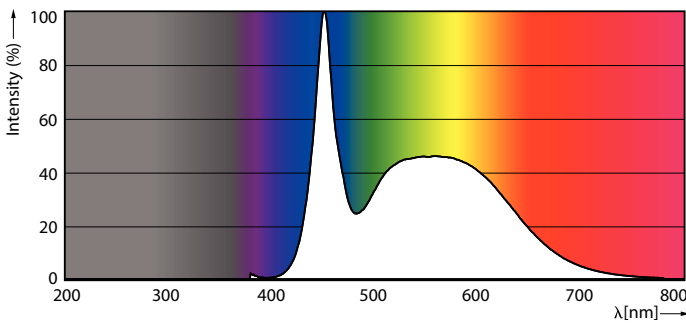

Photometric data

LEDtubes, TLED T12 120-277V 20W 6500K G13

LEDtube 600mm 8W G5 865 1050lm