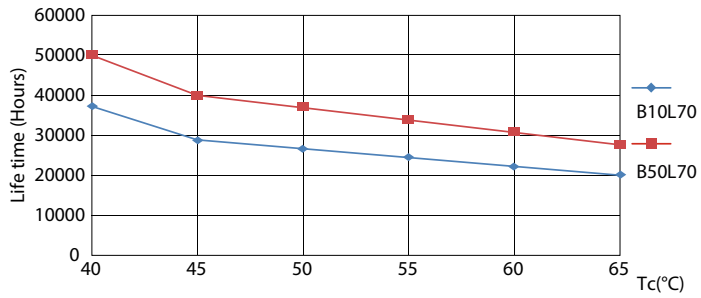

MASTER LEDtube InstantFit HF T5

Lifetime

LEDtube 600mm 8W G5 830 1000lm