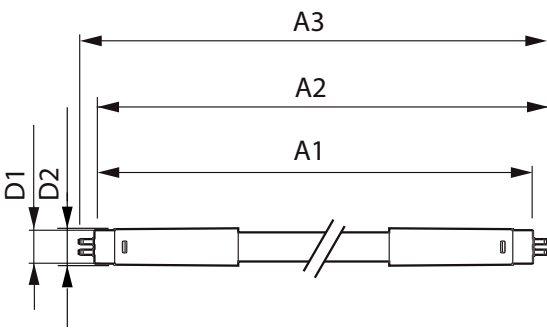

MASTER LEDtube InstantFit HF T5

Mechanical and Housing

| | |
|----------------|--------|
| Bulb Material | Glass |
| Product Length | 600 mm |

Approval and Application

| | |
|-------------------------------|--|
| Energy Efficiency Label (EEL) | A+ |
| Energy Saving Product | Yes |
| Approval Marks | TUV CE marking RoHS compliance KEMA Keur certificate |
| Energy Consumption kWh/1000 h | 10 kWh |

Product Data

| | |
|---------------------------------|--------------------------------------|
| Full product code | 871869674327000 |
| Order product name | Master LEDtube HF 600mm HE 8W 865 T5 |
| EAN/UPC - Product | 8718696743270 |
| Order code | 929001390902 |
| Numerator - Quantity Per Pack | 1 |
| Numerator - Packs per outer box | 10 |
| Material Nr. (12NC) | 929001390902 |
| Net Weight (Piece) | 0.080 kg |

Dimensional drawing

TLED 600mm 230V8W-14W 1050lm 160D 6500K

| Product | D1 | D2 | A1 | A2 | A3 |
|--------------------------------------|---------|---------|--------|----------|----------|
| Master LEDtube HF 600mm HE 8W 865 T5 | 15.5 mm | 18.8 mm | 549 mm | 556.1 mm | 563.2 mm |