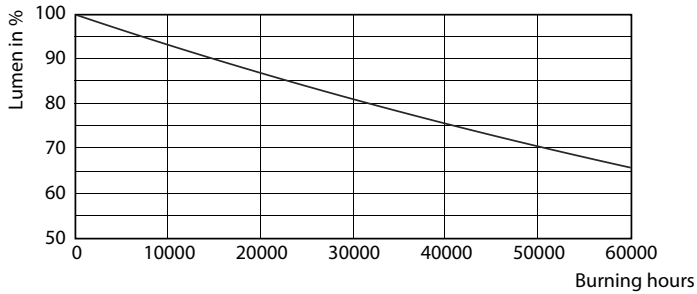

Product data

| General Information | | Power (Nom) | |
|---------------------------------------|---------------------|---------------------------------|---------|
| Cap-Base | G5 [G5] | | 8 W |
| EU RoHS compliant | Yes | Lamp Current (Max) | 350 mA |
| Nominal Lifetime (Nom) | 50000 h | Lamp Current (Min) | 150 mA |
| Switching Cycle | 50000X | Starting Time (Nom) | 0.5 s |
| | | Warm Up Time to 60% Light (Nom) | 0.5 s |
| | | Power Factor (Nom) | 0.9 |
| | | Voltage (Nom) | 40-60 V |
| Light Technical | | Temperature | |
| Color Code | 865 [CCT of 6500K] | T-Ambient (Max) | 45 °C |
| Beam Angle (Nom) | 200 ° | T-Ambient (Min) | -20 °C |
| Luminous Flux (Nom) | 1050 lm | T-Storage (Max) | 65 °C |
| Color Designation | Cool Daylight | T-Storage (Min) | -40 °C |
| Correlated Color Temperature (Nom) | 6500 K | T-Case Maximum (Nom) | 65 °C |
| Luminous Efficacy (rated) (Nom) | 131.00 lm/W | | |
| Color Consistency | <6 | Controls and Dimming | |
| Color Rendering Index (Nom) | 83 | Dimmable | No |
| LLMF At End Of Nominal Lifetime (Nom) | 70 % | | |
| Operating and Electrical | | | |
| Input Frequency | 35000-70000 Hz | | |

Photometric data

LEDtubes, TLED T12 120-277V 20W 6500K G13

LEDtube 600mm 8W G5 865 1050lm

MASTER LEDtube InstantFit HF T5

Photometric data

LEDtube 600mm 8W G5 830 1000lm

Lifetime

LEDtube 600mm 8W G5 830 1000lm