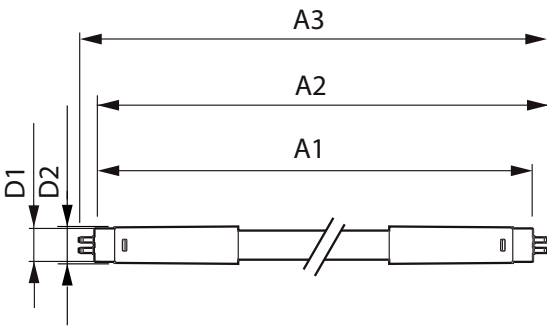

MASTER LEDtube InstantFit HF T5

Controls and Dimming

Dimmable	Only with specific dimmers

Mechanical and Housing

Bulb Finish	Frosted
Bulb Material	Glass
Product Length	600 mm
Bulb Shape	Tube, double-ended

Approval and Application

Energy Efficiency Class	E
Energy Saving Product	Yes
Approval Marks	RoHS compliance TUV CE marking KEMA Keur certificate

Energy Consumption kWh/1000 h	8 kWh
EPREL Registration Number	406184

Product Data

Full product code	871869674325600
Order product name	Master LEDtube HF 600mm HE 8W 840 T5
EAN/UPC - Product	8718696743256
Order code	929001390802
Numerator - Quantity Per Pack	1
Numerator - Packs per outer box	10
Material Nr. (12NC)	929001390802
Net Weight (Piece)	0.080 kg

Dimensional drawing

TLED 600mm 230V8W-14W 1050lm 160D 4000K

Product	D1	D2	A1	A2	A3
Master LEDtube HF 600mm HE 8W 840 T5	15.5 mm	18.8 mm	549 mm	556.1 mm	563.2 mm

Photometric data

LEDtube 600mm 8W G5 840 1050lm