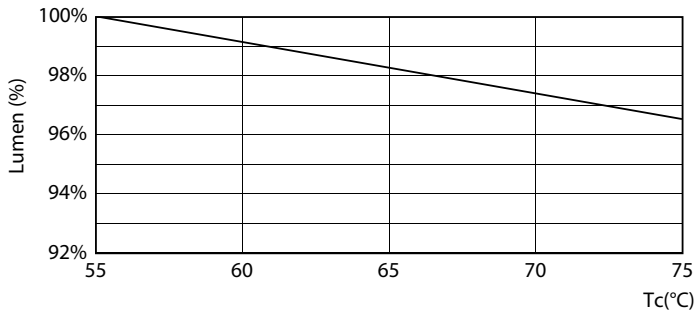

Lifetime

LEDtube MAS SLR 8W 60K LumenVsTc-LMP