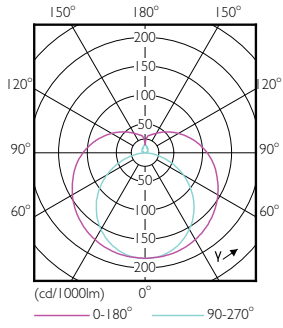

MASTER LEDtube InstantFit HF T5

Photometric data

LEDtube 600mm 8W G5 830 1000lm