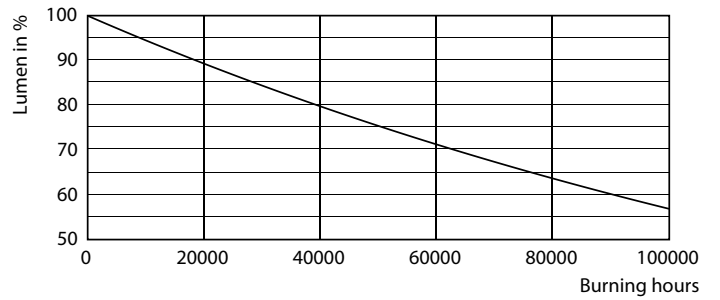

## Lifetime

LEDtube MAS SLR 8W 60K LumenVsTc-LMP

LEDtube MAS SLR 8W 60K LifetimeVsTc-LED

LEDtube MAS SLR 8W 60K FailureRate-LED

LEDtube\_60K