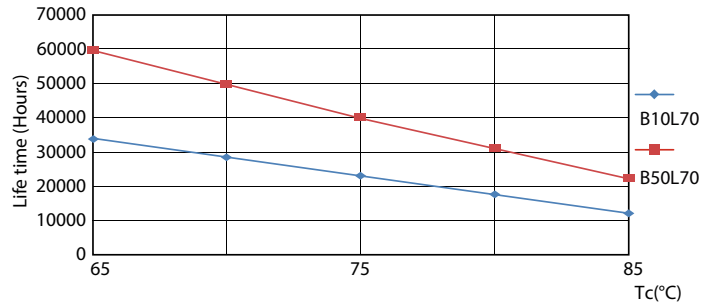

LEDtube MAS SLR 8W 60K LifetimeVsTc-LED