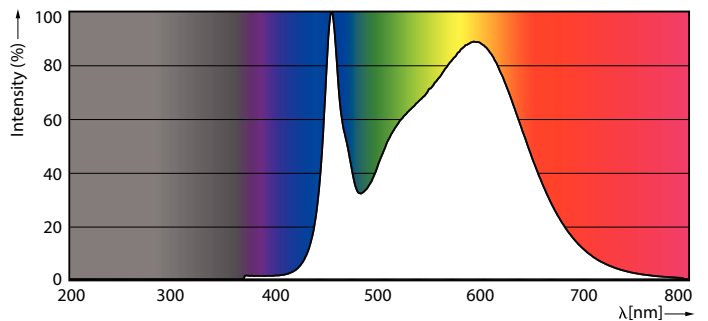

LEDtube 600mm 8W G5 840 1050lm