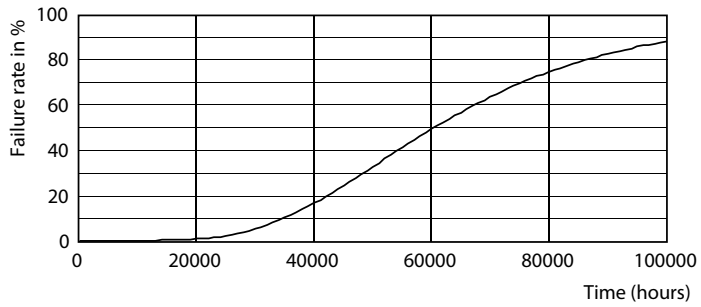

MASTER LEDtube InstantFit HF T5

Lifetime

LEDtube_60K