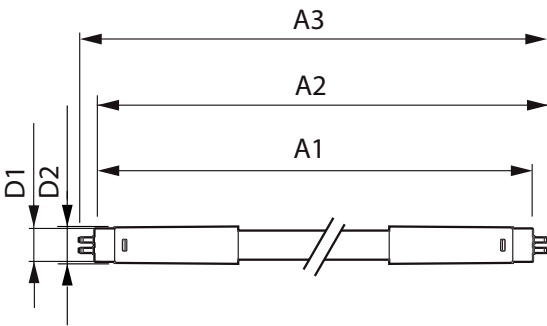

Product data

Full product code	871869674323200
Order product name	Master LEDtube HF 600mm HE 8W 830 T5
EAN/UPC - Product	8718696743232
Order code	929001390702
Numerator - Quantity Per Pack	1
Numerator - Packs per outer box	10
Material Nr. (12NC)	929001390702
Copy Net Weight (Piece)	0.080 kg

Dimensional drawing

Master LEDtube HF 600mm HE 8W 830 T5

Product	D1	D2	A1	A2	A3
Master LEDtube HF 600mm HE 8W 830 T5	15.5 mm	18.8 mm	549 mm	556.1 mm	563.2 mm

Photometric data

LEDtube 600mm 8W G5 830 1000lm