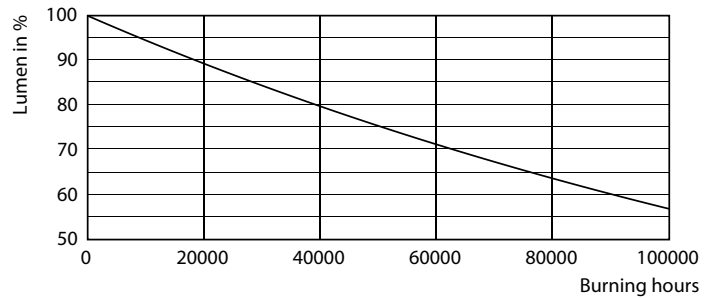

Product data

General information		Operating and electrical	
Cap-Base	G5 [G5]	Input Frequency	30K to 100K Hz
EU RoHS compliant	Yes	Power (Nom)	8 W
Nominal Lifetime (Nom)	60000 h	Lamp Current (Max)	350 mA
Switching Cycle	50000X	Lamp Current (Min)	150 mA
Flux measurement reference	Sphere	Starting Time (Nom)	0.5 s
		Warm Up Time to 60% Light (Nom)	0.5 s
		Power Factor (Nom)	0.92
		Voltage (Nom)	40-70 V
Light technical		Temperature	
Color Code	830 [CCT of 3000K]	T-Ambient (Max)	45 °C
Beam Angle (Nom)	200 °	T-Ambient (Min)	-20 °C
Luminous Flux (Nom)	1000 lm	T-Storage (Max)	65 °C
Color Designation	White (WH)	T-Storage (Min)	-40 °C
Correlated Color Temperature (Nom)	3000 K	T-Case Maximum (Nom)	65 °C
Luminous Efficacy (rated) (Nom)	125.00 lm/W		
Color Consistency	<6		
Color Rendering Index (Nom)	80		
LLMF At End Of Nominal Lifetime (Nom)	70 %		

Spectral Power Distribution Colour

MASTER LEDtube InstantFit HF T5

Photometric data

LEDtube 600mm 8W G5 830 1000lm

Lifetime

LumenVsTc

LifetimeVsTc

FailureRate