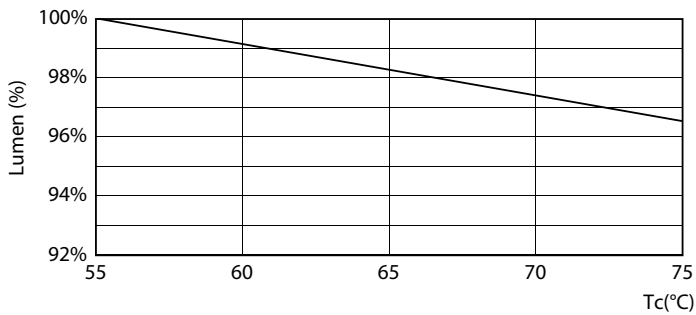

Product data

General information		Operating and electrical	
Cap-Base	G5 [G5]	Input Frequency	30K to 100K Hz
EU RoHS compliant	Yes	Power (Nom)	8 W
Nominal Lifetime (Nom)	60000 h	Lamp Current (Max)	350 mA
Switching Cycle	50000X	Lamp Current (Min)	150 mA
Flux measurement reference	Sphere	Starting Time (Nom)	0.5 s
		Warm Up Time to 60% Light (Nom)	0.5 s
		Power Factor (Nom)	0.92
		Voltage (Nom)	40-70 V
Light technical		Temperature	
Color Code	830 [CCT of 3000K]	T-Ambient (Max)	45 °C
Beam Angle (Nom)	200 °	T-Ambient (Min)	-20 °C
Luminous Flux (Nom)	1000 lm	T-Storage (Max)	65 °C
Color Designation	White (WH)	T-Storage (Min)	-40 °C
Correlated Color Temperature (Nom)	3000 K	T-Case Maximum (Nom)	65 °C
Luminous Efficacy (rated) (Nom)	125.00 lm/W		
Color Consistency	<6		
Color Rendering Index (Nom)	80		
LLMF At End Of Nominal Lifetime (Nom)	70 %		

Spectral Power Distribution Colour

MASTER LEDtube InstantFit HF T5

Photometric data

LEDtube 600mm 8W G5 830 1000lm

Lifetime

LumenVsTc

LifetimeVsTc

FailureRate