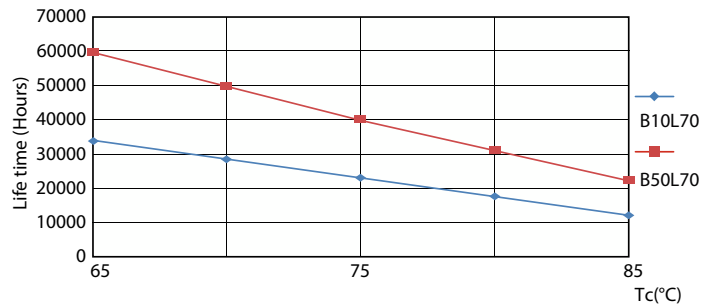

Product data

General information		Operating and electrical	
Cap-Base	G5 [G5]	Input Frequency	30K to 100K Hz
EU RoHS compliant	Yes	Power (Nom)	8 W
Nominal Lifetime (Nom)	60000 h	Lamp Current (Max)	350 mA
Switching Cycle	50000X	Lamp Current (Min)	150 mA
Flux measurement reference	Sphere	Starting Time (Nom)	0.5 s
		Warm Up Time to 60% Light (Nom)	0.5 s
		Power Factor (Nom)	0.92
		Voltage (Nom)	40-70 V
Light technical		Temperature	
Color Code	830 [CCT of 3000K]	T-Ambient (Max)	45 °C
Beam Angle (Nom)	200 °	T-Ambient (Min)	-20 °C
Luminous Flux (Nom)	1000 lm	T-Storage (Max)	65 °C
Color Designation	White (WH)	T-Storage (Min)	-40 °C
Correlated Color Temperature (Nom)	3000 K	T-Case Maximum (Nom)	65 °C
Luminous Efficacy (rated) (Nom)	125.00 lm/W		
Color Consistency	<6		
Color Rendering Index (Nom)	80		
LLMF At End Of Nominal Lifetime (Nom)	70 %		

Spectral Power Distribution Colour

MASTER LEDtube InstantFit HF T5

Photometric data

LEDtube 600mm 8W G5 830 1000lm

Lifetime

LumenVsTc

LifetimeVsTc

FailureRate