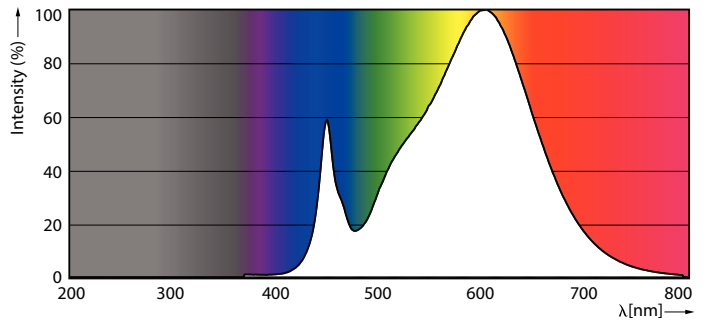

Product data

General information		Operating and electrical	
Cap-Base	G5 [G5]	Input Frequency	30K to 100K Hz
EU RoHS compliant	Yes	Power (Nom)	8 W
Nominal Lifetime (Nom)	60000 h	Lamp Current (Max)	350 mA
Switching Cycle	50000X	Lamp Current (Min)	150 mA
Flux measurement reference	Sphere	Starting Time (Nom)	0.5 s
		Warm Up Time to 60% Light (Nom)	0.5 s
		Power Factor (Nom)	0.92
		Voltage (Nom)	40-70 V
Light technical		Temperature	
Color Code	830 [CCT of 3000K]	T-Ambient (Max)	45 °C
Beam Angle (Nom)	200 °	T-Ambient (Min)	-20 °C
Luminous Flux (Nom)	1000 lm	T-Storage (Max)	65 °C
Color Designation	White (WH)	T-Storage (Min)	-40 °C
Correlated Color Temperature (Nom)	3000 K	T-Case Maximum (Nom)	65 °C
Luminous Efficacy (rated) (Nom)	125.00 lm/W		
Color Consistency	<6		
Color Rendering Index (Nom)	80		
LLMF At End Of Nominal Lifetime (Nom)	70 %		

Spectral Power Distribution Colour

MASTER LEDtube InstantFit HF T5

Photometric data

LEDtube 600mm 8W G5 830 1000lm

Lifetime

LumenVsTc

LifetimeVsTc

FailureRate