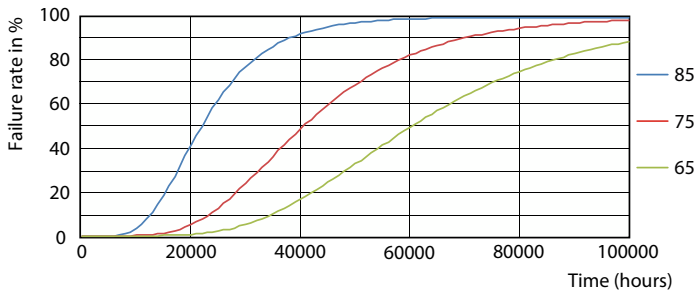

Spectral Power Distribution Colour

MASTER LEDtube InstantFit HF T5

Photometric data

LEDtube 600mm 8W G5 830 1000lm

Lifetime

LumenVsTc

LifetimeVsTc

FailureRate