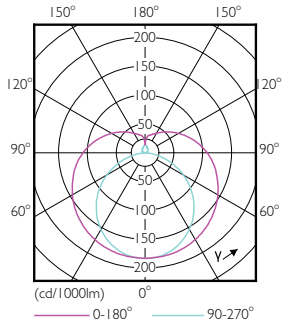

Dimensional drawing

Master LEDtube HF 600mm HE 8W 830 T5

Product	D1	D2	A1	A2	A3
Master LEDtube HF 600mm HE 8W 830 T5	15.5 mm	18.8 mm	549 mm	556.1 mm	563.2 mm

Photometric data

LEDtube 600mm 8W G5 830 1000lm

Spectral Power Distribution Colour

MASTER LEDtube InstantFit HF T5

Photometric data

LEDtube 600mm 8W G5 830 1000lm

Lifetime

LumenVsTc

LifetimeVsTc

FailureRate