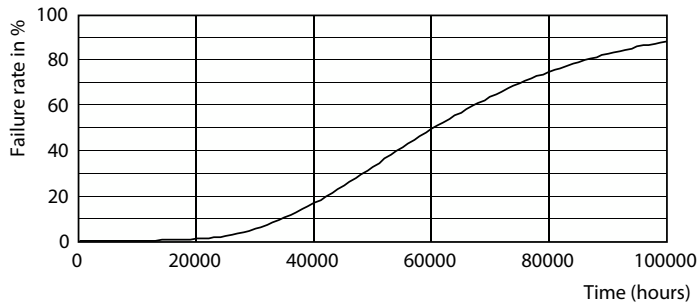

MASTER LEDtube InstantFit HF T5

Lifetime

Life Expectancy Diagram