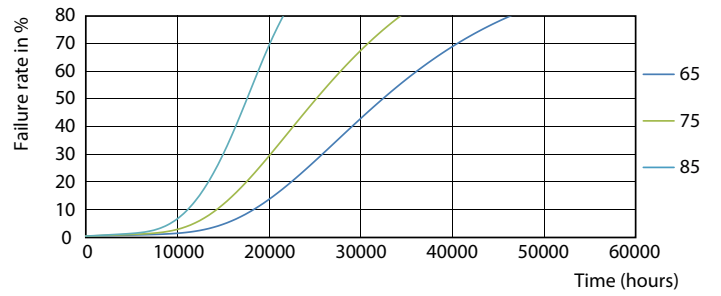

Essential LEDtube

Lifetime

ESSENTIAL LEDtube HO 18W G13 865 T8 AP