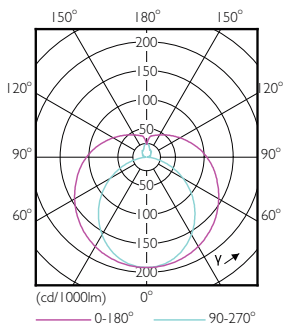

ESSENTIAL LEDtube HO 18W G13 865 T8 AP

General Uniform Lighting

ESSENTIAL LEDtube HO 18W G13 865 T8 AP