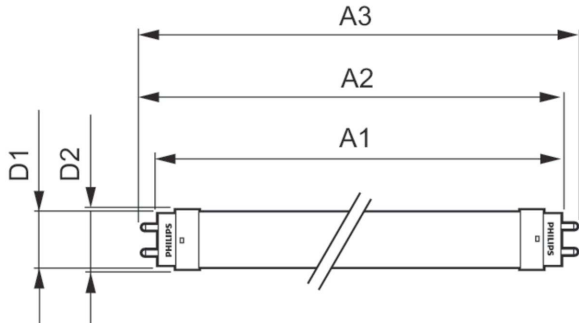

Essential LEDtube

Product Data	
Full product code	871869673404900
Order product name	CorePro LEDtube HO 1200mm 18W865T8 AP
EAN/UPC - Product	8718696734049
Order code	929001383508
Numerator - Quantity Per Pack	1

Numerator - Packs per outer box	10
Material Nr. (12NC)	929001383508
Net Weight (Piece)	0.180 kg

Dimensional drawing

ESSENTIAL LEDtube 18W 865 T8 AP I G

Product	D1	D2	A1	A2	A3
CorePro LEDtube HO 1200mm 18W865T8 AP	25.7 mm	28 mm	1198 mm	1205 mm	1212 mm