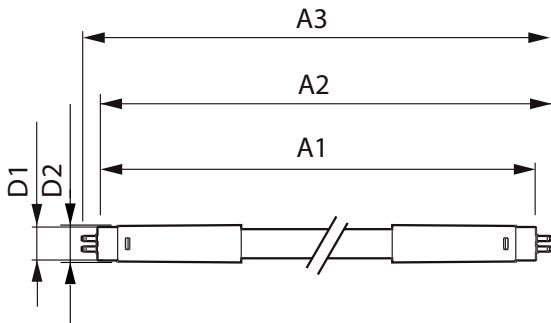

Product data

General information		Warm Up Time to 60% Light (Nom)	
Cap-Base	G5 [G5]		0.5 s
EU RoHS compliant	Yes	Power Factor (Nom)	0.92
Nominal Lifetime (Nom)	30000 h	Voltage (Nom)	100-240 V
Switching Cycle	50000X	Temperature	
Light technical		T-Ambient (Max)	45 °C
Color Code	865 [CCT of 6500K]	T-Ambient (Min)	-20 °C
Beam Angle (Nom)	200 °	T-Storage (Max)	65 °C
Luminous Flux (Nom)	2100 lm	T-Storage (Min)	-40 °C
Color Designation	Cool Daylight	T-Case Maximum (Nom)	70 °C
Correlated Color Temperature (Nom)	6500 K	Controls and dimming	
Luminous Efficacy (rated) (Nom)	131.00 lm/W	Dimmable	No
Color Consistency	<6	Mechanical and housing	
Color Rendering Index (Nom)	80	Product Length	1200 mm
LLMF At End Of Nominal Lifetime (Nom)	70 %	Bulb Shape	Tube, double-ended
Operating and electrical		Approval and application	
Input Frequency	50 to 60 Hz	Energy Saving Product	Yes
Power (Nom)	16 W	Approval Marks	CE marking RoHS compliance KEMA Keur certificate
Lamp Current (Max)	179 mA		
Lamp Current (Min)	77 mA		
Starting Time (Nom)	0.5 s		

Essential LEDtube

Energy Consumption kWh/1000 h	16 kWh
Product data	
Full product code	871869673206900
Order product name	CorePro LEDtube 1200mm 16W865 G5 I APR
EAN/UPC - Product	8718696732069
Order code	929001381108

Numerator - Quantity Per Pack	1
Numerator - Packs per outer box	20
Material Nr. (12NC)	929001381108
Net Weight (Piece)	0.124 kg

Dimensional drawing

CorePro LEDtube 1200mm 16W865 G5 I APR

Product	D1	D2	A1	A2	A3
CorePro LEDtube 1200mm 16W865 G5 I APR	15.8 mm	19 mm	1149 mm	1156.1 mm	1163.2 mm