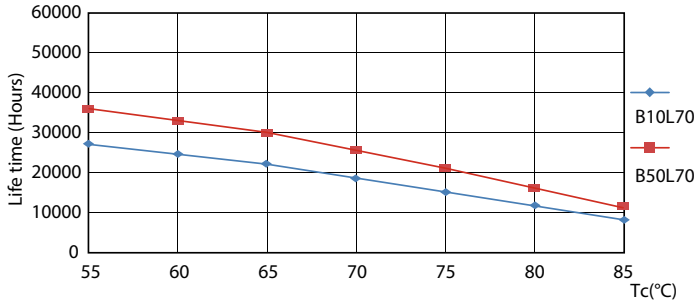

Product data

General information		Warm Up Time to 60% Light (Nom)	
Cap-Base	G5 [G5]		0.5 s
EU RoHS compliant	Yes	Power Factor (Nom)	0.92
Nominal Lifetime (Nom)	30000 h	Voltage (Nom)	100-240 V
Switching Cycle	50000X	Temperature	
Light technical		T-Ambient (Max)	45 °C
Color Code	865 [CCT of 6500K]	T-Ambient (Min)	-20 °C
Beam Angle (Nom)	200 °	T-Storage (Max)	65 °C
Luminous Flux (Nom)	2100 lm	T-Storage (Min)	-40 °C
Color Designation	Cool Daylight	T-Case Maximum (Nom)	70 °C
Correlated Color Temperature (Nom)	6500 K	Controls and dimming	
Luminous Efficacy (rated) (Nom)	131.00 lm/W	Dimmable	No
Color Consistency	<6	Mechanical and housing	
Color Rendering Index (Nom)	80	Product Length	1200 mm
LLMF At End Of Nominal Lifetime (Nom)	70 %	Bulb Shape	Tube, double-ended
Operating and electrical		Approval and application	
Input Frequency	50 to 60 Hz	Energy Saving Product	Yes
Power (Nom)	16 W	Approval Marks	CE marking RoHS compliance KEMA Keur certificate
Lamp Current (Max)	179 mA		
Lamp Current (Min)	77 mA		
Starting Time (Nom)	0.5 s		

Photometric data

ESSENTIAL LEDtube 16W G5 865 APR

ESSENTIAL LEDtube 8W G5 865 APR

ESSENTIAL LEDtube 16W G5 840 APR

Essential LEDtube

Lifetime

ESSENTIAL LEDtube 8-16W G5 830-865 APR

ESSENTIAL LEDtube 8-16W G5 830-865 APR