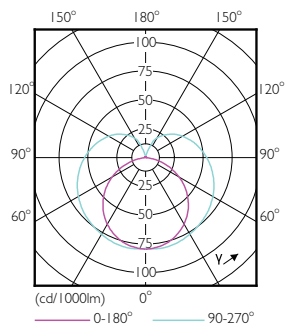

ESSENTIAL LEDtube 16W G5 865 APR

ESSENTIAL LEDtube 16W G5 840 APR