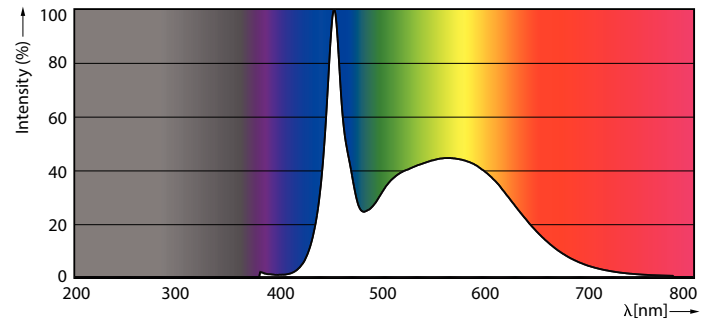

ESSENTIAL LEDtube 8W G5 865 APR