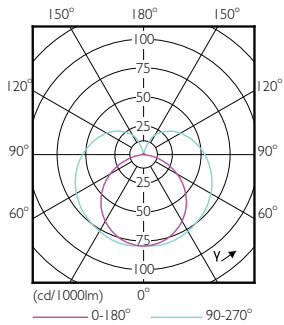

ESSENTIAL LEDtube 16W G5 840 APR

ESSENTIAL LEDtube 16W G5 840 APR