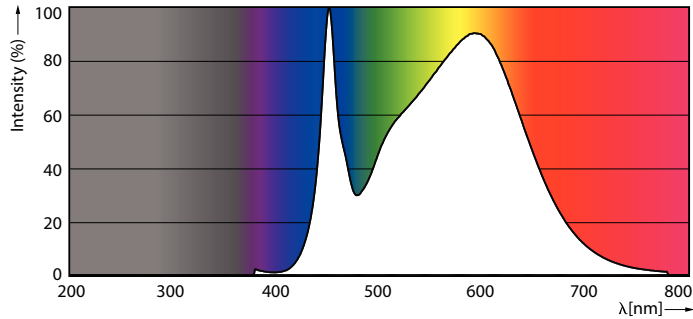

ESSENTIAL LEDtube 16W G5 840 APR