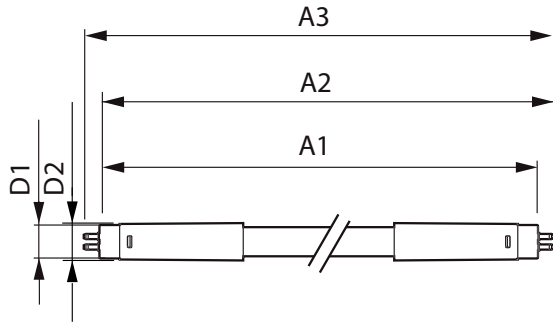

Product data

General Information	
Cap-Base	G5 [G5]
EU RoHS compliant	Yes
Nominal Lifetime (Nom)	30000 h
Switching Cycle	50000X
Light Technical	
Color Code	840 [CCT of 4000K]
Beam Angle (Nom)	200 °
Luminous Flux (Nom)	2100 lm
Color Designation	Cool White (CW)
Correlated Color Temperature (Nom)	4000 K
Luminous Efficacy (rated) (Nom)	131.00 lm/W
Color Consistency	<6
Color Rendering Index (Nom)	80
LLMF At End Of Nominal Lifetime (Nom)	70 %
Operating and Electrical	
Input Frequency	50 to 60 Hz
Power (Nom)	16 W
Lamp Current (Max)	178 mA
Lamp Current (Min)	77 mA
Starting Time (Nom)	0.5 s

Warm Up Time to 60% Light (Nom)	0.5 s
Power Factor (Nom)	0.92
Voltage (Nom)	100-240 V
Temperature	
T-Ambient (Max)	45 °C
T-Ambient (Min)	-20 °C
T-Storage (Max)	65 °C
T-Storage (Min)	-40 °C
T-Case Maximum (Nom)	70 °C
Controls and Dimming	
Dimmable	No
Mechanical and Housing	
Product Length	1200 mm
Bulb Shape	Tube, double-ended
Approval and Application	
Energy Saving Product	Yes
Approval Marks	CE marking RoHS compliance KEMA Keur certificate

Numerator - Quantity Per Pack	1
Numerator - Packs per outer box	20
Material Nr. (12NC)	929001381008
Net Weight (Piece)	0.160 kg

Dimensional drawing

Product	D1	D2	A1	A2	A3
CorePro LEDtube 1200mm 16W840 G5 I APR	15.8 mm	19 mm	1149 mm	1156.1 mm	1163.2 mm