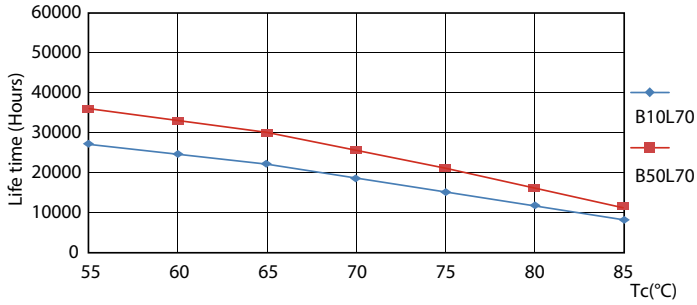

Product data

General Information	
Cap-Base	G5 [G5]
EU RoHS compliant	Yes
Nominal Lifetime (Nom)	30000 h
Switching Cycle	50000X
Light Technical	
Color Code	840 [CCT of 4000K]
Beam Angle (Nom)	200 °
Luminous Flux (Nom)	2100 lm
Color Designation	Cool White (CW)
Correlated Color Temperature (Nom)	4000 K
Luminous Efficacy (rated) (Nom)	131.00 lm/W
Color Consistency	<6
Color Rendering Index (Nom)	80
LLMF At End Of Nominal Lifetime (Nom)	70 %
Operating and Electrical	
Input Frequency	50 to 60 Hz
Power (Nom)	16 W
Lamp Current (Max)	178 mA
Lamp Current (Min)	77 mA
Starting Time (Nom)	0.5 s

TLED 1200mm 100-240V 16-28W 4000K

Photometric data

ESSENTIAL LEDtube 16W G5 840 APR

ESSENTIAL LEDtube 16W G5 840 APR

ESSENTIAL LEDtube 16W G5 840 APR

Essential LEDtube

Lifetime

ESSENTIAL LEDtube 8-16W G5 830-865 APR