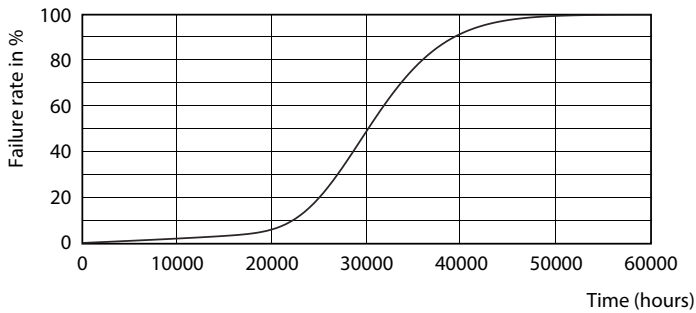

ESSENTIAL LEDtube 16W G5 830 APR

Essential LED tubes T5 Mains

Photometric data

ESSENTIAL LEDtube 16W G5 830 APR

Lifetime

ESSENTIAL LEDtube 8-16W G5 830-865 APR

ESSENTIAL LEDtube 8-16W G5 830-865 APR

ESSENTIAL LEDtube 8-16W G5 830-865 APR