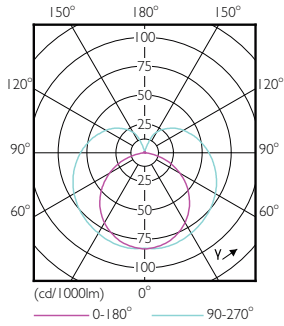

Essential LED tubes T5 Mains

Photometric data

ESSENTIAL LEDtube 16W G5 830 APR