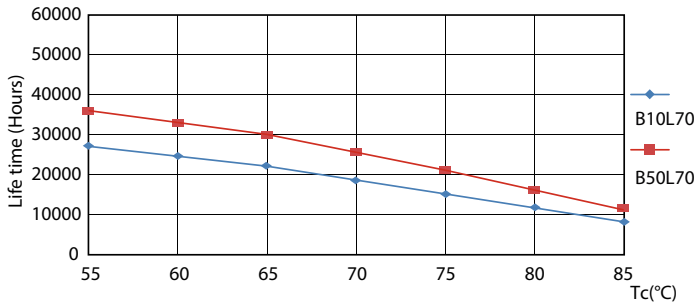

Lifetime

ESSENTIAL LEDtube 8-16W G5 830-865 APR