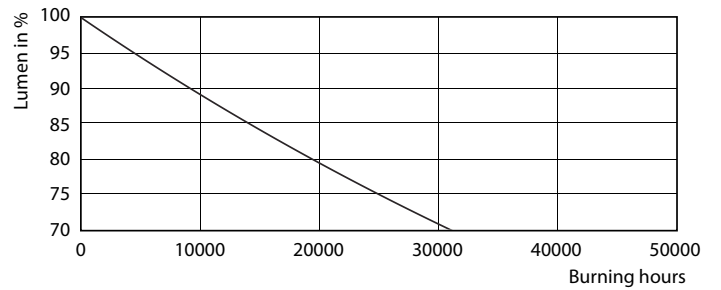

Product data

General information	
Cap-Base	G5 [G5]
EU RoHS compliant	Yes
Nominal Lifetime (Nom)	30000 h
Switching Cycle	50000
Light technical	
Color Code	830 [CCT of 3000K]
Beam Angle (Nom)	200 °
Luminous Flux (Nom)	2000 lm
Color Designation	White (WH)
Correlated Color Temperature (Nom)	3000 K
Luminous Efficacy (rated) (Nom)	115.00 lm/W
Color Consistency	<6
Color Rendering Index (Nom)	80
LLMF At End Of Nominal Lifetime (Nom)	70 %
Operating and electrical	
Input Frequency	50 to 60 Hz
Power (Nom)	16 W

ESSENTIAL LEDtube 16W G5 830 APR

Essential LED tubes T5 Mains

Photometric data

ESSENTIAL LEDtube 16W G5 830 APR

Lifetime

ESSENTIAL LEDtube 8-16W G5 830-865 APR

ESSENTIAL LEDtube 8-16W G5 830-865 APR

ESSENTIAL LEDtube 8-16W G5 830-865 APR