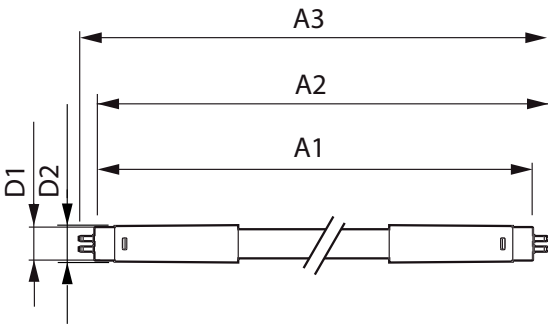

Essential LED tubes T5 Mains

Approval and Application

Energy Efficiency Label (EEL)	A+
Energy Saving Product	Yes
Approval Marks	CE marking RoHS compliance KEMA Keur certificate
Energy Consumption kWh/1000 h	- kWh

Product Data

Full product code	871869673416200

Order product name	CorePro LEDtube 1200mm 16W830 G5 I MX
EAN/UPC - Product	8718696734162
Order code	929001380912
Numerator - Quantity Per Pack	1
Numerator - Packs per outer box	20
Material Nr. (12NC)	929001380912
Net Weight (Piece)	0.160 kg

Dimensional drawing

TLED 1200mm 100-240V 16-28W 3000K

Product	D1	D2	A1	A2	A3
CorePro LEDtube 1200mm 16W830 G5 I MX	15.8 mm	19 mm	1149 mm	1156.1 mm	1163.2 mm

Photometric data