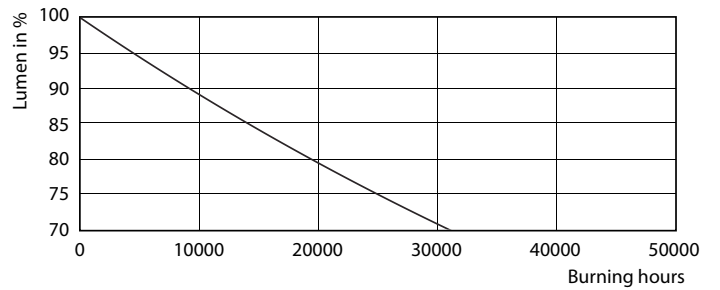

ESSENTIAL LEDtube 8-16W G5 830-865 APR

ESSENTIAL LEDtube 8-16W G5 830-865 APR