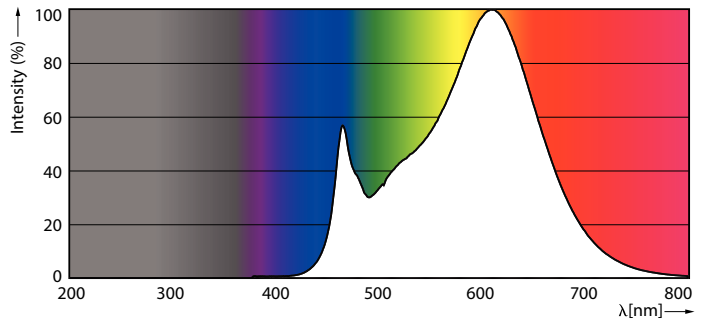

ESSENTIAL LEDtube 16W G5 830 APR

ESSENTIAL LEDtube 16W G5 830 APR