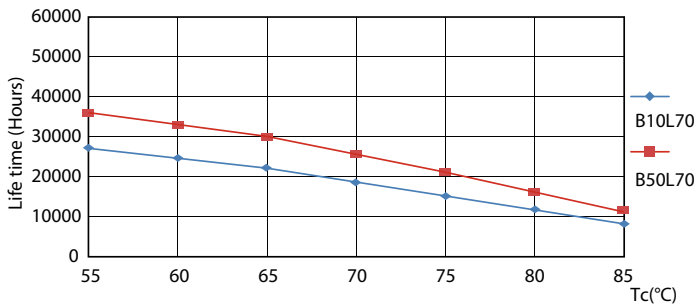

Product data

General information	
Cap-Base	G5 [G5]
EU RoHS compliant	Yes
Nominal Lifetime (Nom)	30000 h
Switching Cycle	50000
Light technical	
Color Code	830 [CCT of 3000K]
Beam Angle (Nom)	200 °
Luminous Flux (Nom)	2000 lm
Color Designation	White (WH)
Correlated Color Temperature (Nom)	3000 K
Luminous Efficacy (rated) (Nom)	115.00 lm/W
Color Consistency	<6
Color Rendering Index (Nom)	80
LLMF At End Of Nominal Lifetime (Nom)	70 %
Operating and electrical	
Input Frequency	50 to 60 Hz
Power (Nom)	16 W

ESSENTIAL LEDtube 16W G5 830 APR

Essential LED tubes T5 Mains

Photometric data

ESSENTIAL LEDtube 16W G5 830 APR

Lifetime

ESSENTIAL LEDtube 8-16W G5 830-865 APR

ESSENTIAL LEDtube 8-16W G5 830-865 APR

ESSENTIAL LEDtube 8-16W G5 830-865 APR