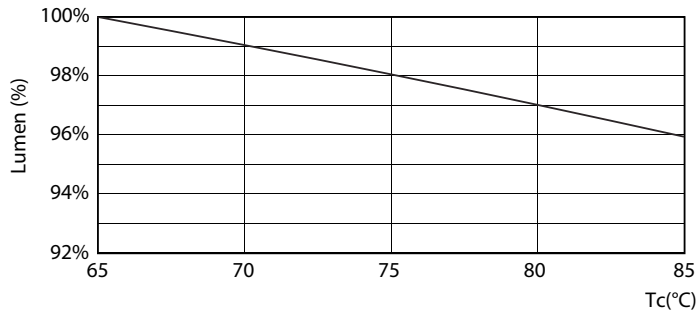

Essential LED tubes T5 Mains

Lifetime

ESSENTIAL LEDtube 16W G5 830-865 APR