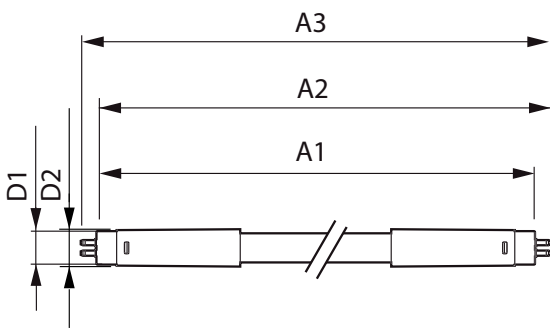

Product data

General information	
Cap-Base	G5 [G5]
EU RoHS compliant	Yes
Nominal Lifetime (Nom)	30000 h
Switching Cycle	50000
Light technical	
Color Code	830 [CCT of 3000K]
Beam Angle (Nom)	200 °
Luminous Flux (Nom)	2000 lm
Color Designation	White (WH)
Correlated Color Temperature (Nom)	3000 K
Luminous Efficacy (rated) (Nom)	115.00 lm/W
Color Consistency	<6
Color Rendering Index (Nom)	80
LLMF At End Of Nominal Lifetime (Nom)	70 %
Operating and electrical	
Input Frequency	50 to 60 Hz
Power (Nom)	16 W

Lamp Current (Max)	175 mA
Lamp Current (Min)	70 mA
Starting Time (Nom)	0.5 s
Warm Up Time to 60% Light (Nom)	0.5 s
Power Factor (Nom)	0.92
Voltage (Nom)	100-240 V
Temperature	
T-Ambient (Max)	45 °C
T-Ambient (Min)	-20 °C
T-Storage (Max)	65 °C
T-Storage (Min)	-40 °C
T-Case Maximum (Nom)	70 °C
Controls and dimming	
Dimmable	No
Mechanical and housing	
Product Length	1200 mm

Essential LED tubes T5 Mains

Bulb Shape	Tube, double-ended
Approval and application	
Energy Saving Product	Yes
Approval Marks	CE marking RoHS compliance KEMA Keur certificate
Energy Consumption kWh/1000 h	- kWh
Product data	
Full product code	871869673416200

Dimensional drawing

CorePro LEDtube 1200mm 16W830 G5 I MX

Product	D1	D2	A1	A2	A3
CorePro LEDtube 1200mm 16W830 G5 I MX	15.8 mm	19 mm	1149 mm	1156.1 mm	1163.2 mm

Photometric data

ESSENTIAL LEDtube 16W G5 830 APR