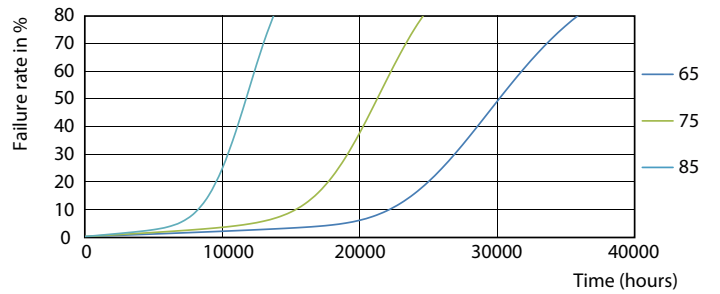

Essential LED tubes T5 Mains

Photometric data

Lifetime

ESSENTIAL LEDtube 8-16W G5 830-865 APR