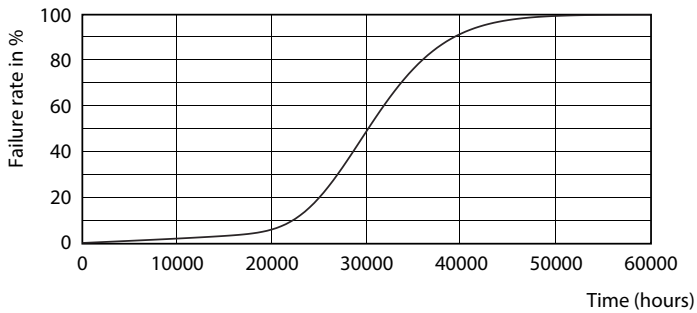

ESSENTIAL LEDtube 8-16W G5 830-865 APR