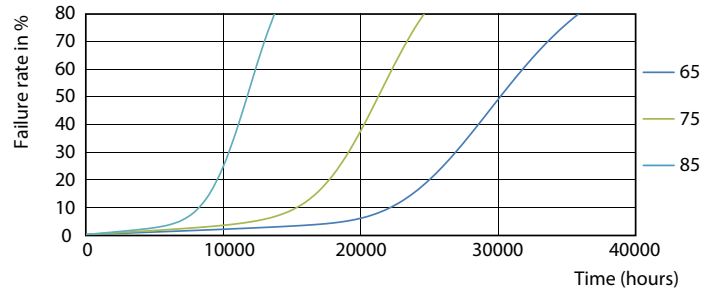

ESSENTIAL LEDtube 16W G5 830 APR

Essential LED tubes T5 Mains

Photometric data

ESSENTIAL LEDtube 16W G5 830 APR

Lifetime

ESSENTIAL LEDtube 8-16W G5 830-865 APR

ESSENTIAL LEDtube 8-16W G5 830-865 APR

ESSENTIAL LEDtube 8-16W G5 830-865 APR