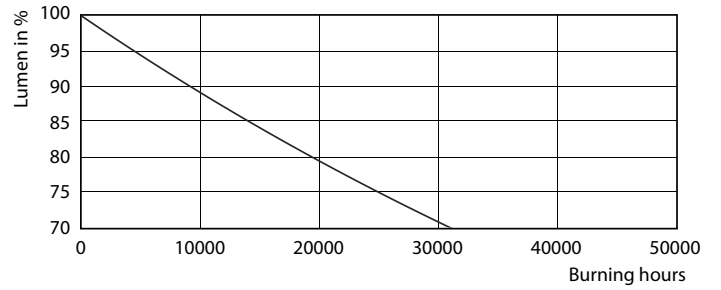

Product data

General Information		Warm Up Time to 60% Light (Nom)	
Cap-Base	G5 [G5]		0.5 s
EU RoHS compliant	Yes	Power Factor (Nom)	0.92
Nominal Lifetime (Nom)	30000 h	Voltage (Nom)	100-240 V
Switching Cycle	50000X	Temperature	
Light Technical		T-Ambient (Max)	45 °C
Color Code	830 [CCT of 3000K]	T-Ambient (Min)	-20 °C
Beam Angle (Nom)	200 °	T-Storage (Max)	65 °C
Luminous Flux (Nom)	2000 lm	T-Storage (Min)	-40 °C
Color Designation	White (WH)	T-Case Maximum (Nom)	70 °C
Correlated Color Temperature (Nom)	3000 K	Controls and Dimming	
Luminous Efficacy (rated) (Nom)	125.00 lm/W	Dimmable	No
Color Consistency	<6	Mechanical and Housing	
Color Rendering Index (Nom)	80	Product Length	1200 mm
LLMF At End Of Nominal Lifetime (Nom)	70 %	Bulb Shape	Tube, double-ended
Operating and Electrical		Approval and Application	
Input Frequency	50 to 60 Hz	Energy Saving Product	Yes
Power (Nom)	16 W	Approval Marks	CE marking RoHS compliance KEMA Keur certificate
Lamp Current (Max)	177 mA		
Lamp Current (Min)	77 mA		
Starting Time (Nom)	0.5 s		

Photometric data

ESSENTIAL LEDtube 16W G5 830 APR

ESSENTIAL LEDtube 16W G5 830 APR

ESSENTIAL LEDtube 16W G5 830 APR

Essential LEDtube

Lifetime

ESSENTIAL LEDtube 8-16W G5 830-865 APR

ESSENTIAL LEDtube 8-16W G5 830-865 APR