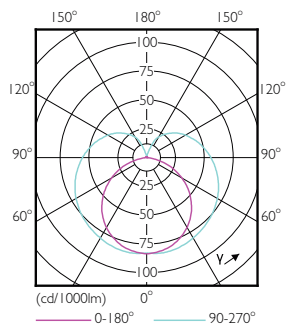

ESSENTIAL LEDtube 16W G5 830 APR

ESSENTIAL LEDtube 16W G5 830 APR