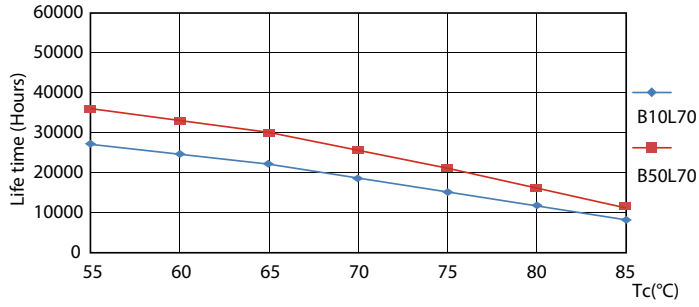

Product data

General Information		Warm Up Time to 60% Light (Nom)	
Cap-Base	G5 [G5]		0.5 s
EU RoHS compliant	Yes	Power Factor (Nom)	0.92
Nominal Lifetime (Nom)	30000 h	Voltage (Nom)	100-240 V
Switching Cycle	50000X	Temperature	
Light Technical		T-Ambient (Max)	45 °C
Color Code	830 [CCT of 3000K]	T-Ambient (Min)	-20 °C
Beam Angle (Nom)	200 °	T-Storage (Max)	65 °C
Luminous Flux (Nom)	2000 lm	T-Storage (Min)	-40 °C
Color Designation	White (WH)	T-Case Maximum (Nom)	70 °C
Correlated Color Temperature (Nom)	3000 K	Controls and Dimming	
Luminous Efficacy (rated) (Nom)	125.00 lm/W	Dimmable	No
Color Consistency	<6	Mechanical and Housing	
Color Rendering Index (Nom)	80	Product Length	1200 mm
LLMF At End Of Nominal Lifetime (Nom)	70 %	Bulb Shape	Tube, double-ended
Operating and Electrical		Approval and Application	
Input Frequency	50 to 60 Hz	Energy Saving Product	Yes
Power (Nom)	16 W	Approval Marks	CE marking RoHS compliance KEMA Keur certificate
Lamp Current (Max)	177 mA		
Lamp Current (Min)	77 mA		
Starting Time (Nom)	0.5 s		

Photometric data

ESSENTIAL LEDtube 16W G5 830 APR

ESSENTIAL LEDtube 16W G5 830 APR

ESSENTIAL LEDtube 16W G5 830 APR

Essential LEDtube

Lifetime

ESSENTIAL LEDtube 8-16W G5 830-865 APR

ESSENTIAL LEDtube 8-16W G5 830-865 APR