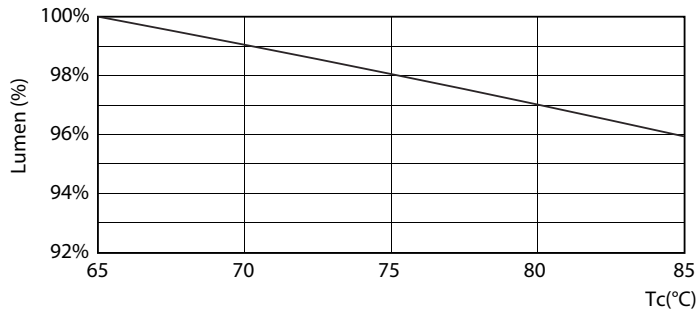

ESSENTIAL LEDtube 8-16W G5 830-865 APR

ESSENTIAL LEDtube 16W G5 830-865 APR