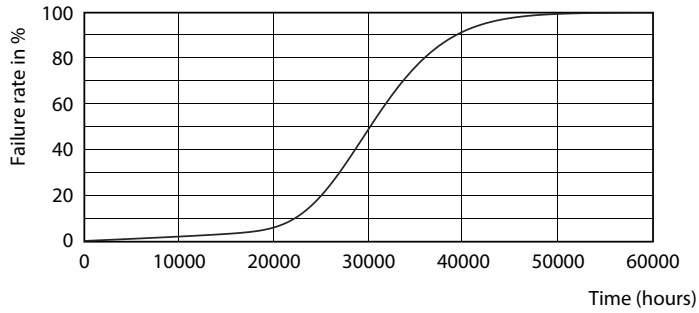

Product data

General Information		Warm Up Time to 60% Light (Nom)	
Cap-Base	G5 [G5]		0.5 s
EU RoHS compliant	Yes	Power Factor (Nom)	0.92
Nominal Lifetime (Nom)	30000 h	Voltage (Nom)	100-240 V
Switching Cycle	50000X	Temperature	
Light Technical		T-Ambient (Max)	45 °C
Color Code	830 [CCT of 3000K]	T-Ambient (Min)	-20 °C
Beam Angle (Nom)	200 °	T-Storage (Max)	65 °C
Luminous Flux (Nom)	2000 lm	T-Storage (Min)	-40 °C
Color Designation	White (WH)	T-Case Maximum (Nom)	70 °C
Correlated Color Temperature (Nom)	3000 K	Controls and Dimming	
Luminous Efficacy (rated) (Nom)	125.00 lm/W	Dimmable	No
Color Consistency	<6	Mechanical and Housing	
Color Rendering Index (Nom)	80	Product Length	1200 mm
LLMF At End Of Nominal Lifetime (Nom)	70 %	Bulb Shape	Tube, double-ended
Operating and Electrical		Approval and Application	
Input Frequency	50 to 60 Hz	Energy Saving Product	Yes
Power (Nom)	16 W	Approval Marks	CE marking RoHS compliance KEMA Keur certificate
Lamp Current (Max)	177 mA		
Lamp Current (Min)	77 mA		
Starting Time (Nom)	0.5 s		

Photometric data

ESSENTIAL LEDtube 16W G5 830 APR

ESSENTIAL LEDtube 16W G5 830 APR

ESSENTIAL LEDtube 16W G5 830 APR

Essential LEDtube

Lifetime

ESSENTIAL LEDtube 8-16W G5 830-865 APR

ESSENTIAL LEDtube 8-16W G5 830-865 APR