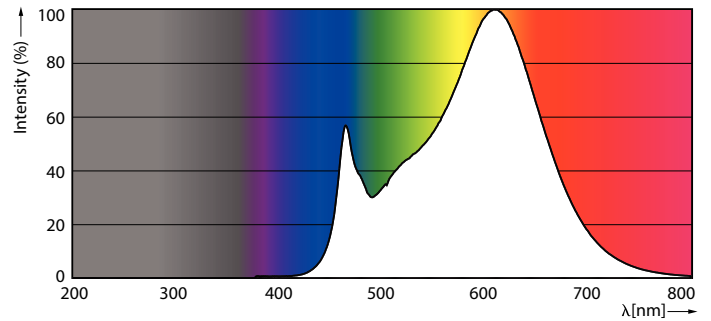

ESSENTIAL LEDtube 16W G5 830 APR