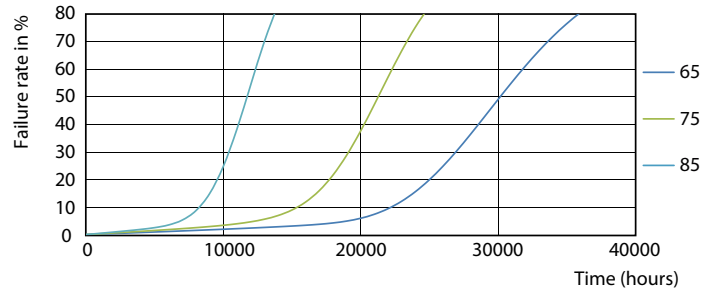

Product data

General Information		Warm Up Time to 60% Light (Nom)	
Cap-Base	G5 [G5]		0.5 s
EU RoHS compliant	Yes	Power Factor (Nom)	0.92
Nominal Lifetime (Nom)	30000 h	Voltage (Nom)	100-240 V
Switching Cycle	50000X	Temperature	
Light Technical		T-Ambient (Max)	45 °C
Color Code	830 [CCT of 3000K]	T-Ambient (Min)	-20 °C
Beam Angle (Nom)	200 °	T-Storage (Max)	65 °C
Luminous Flux (Nom)	2000 lm	T-Storage (Min)	-40 °C
Color Designation	White (WH)	T-Case Maximum (Nom)	70 °C
Correlated Color Temperature (Nom)	3000 K	Controls and Dimming	
Luminous Efficacy (rated) (Nom)	125.00 lm/W	Dimmable	No
Color Consistency	<6	Mechanical and Housing	
Color Rendering Index (Nom)	80	Product Length	1200 mm
LLMF At End Of Nominal Lifetime (Nom)	70 %	Bulb Shape	Tube, double-ended
Operating and Electrical		Approval and Application	
Input Frequency	50 to 60 Hz	Energy Saving Product	Yes
Power (Nom)	16 W	Approval Marks	CE marking RoHS compliance KEMA Keur certificate
Lamp Current (Max)	177 mA		
Lamp Current (Min)	77 mA		
Starting Time (Nom)	0.5 s		

Photometric data

ESSENTIAL LEDtube 16W G5 830 APR

ESSENTIAL LEDtube 16W G5 830 APR

ESSENTIAL LEDtube 16W G5 830 APR

Essential LEDtube

Lifetime

ESSENTIAL LEDtube 8-16W G5 830-865 APR

ESSENTIAL LEDtube 8-16W G5 830-865 APR