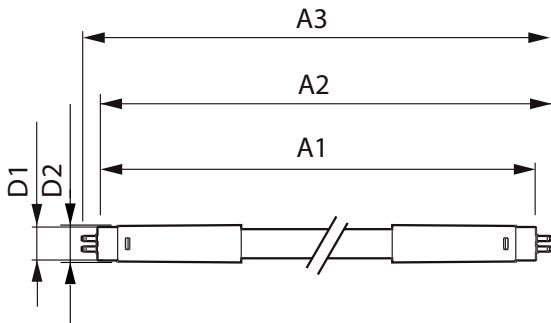

Product data

General Information		Warm Up Time to 60% Light (Nom)	
Cap-Base	G5 [G5]		0.5 s
EU RoHS compliant	Yes	Power Factor (Nom)	0.92
Nominal Lifetime (Nom)	30000 h	Voltage (Nom)	100-240 V
Switching Cycle	50000X	Temperature	
Light Technical		T-Ambient (Max)	45 °C
Color Code	830 [CCT of 3000K]	T-Ambient (Min)	-20 °C
Beam Angle (Nom)	200 °	T-Storage (Max)	65 °C
Luminous Flux (Nom)	2000 lm	T-Storage (Min)	-40 °C
Color Designation	White (WH)	T-Case Maximum (Nom)	70 °C
Correlated Color Temperature (Nom)	3000 K	Controls and Dimming	
Luminous Efficacy (rated) (Nom)	125.00 lm/W	Dimmable	No
Color Consistency	<6	Mechanical and Housing	
Color Rendering Index (Nom)	80	Product Length	1200 mm
LLMF At End Of Nominal Lifetime (Nom)	70 %	Bulb Shape	Tube, double-ended
Operating and Electrical		Approval and Application	
Input Frequency	50 to 60 Hz	Energy Saving Product	Yes
Power (Nom)	16 W	Approval Marks	CE marking RoHS compliance KEMA Keur certificate
Lamp Current (Max)	177 mA		
Lamp Current (Min)	77 mA		
Starting Time (Nom)	0.5 s		

Essential LEDtube

Energy Consumption kWh/1000 h	16 kWh
Product Data	
Full product code	871869673202100
Order product name	CorePro LEDtube 1200mm 16W830 G5 I APR
EAN/UPC - Product	8718696732021
Order code	929001380908

Numerator - Quantity Per Pack	1
Numerator - Packs per outer box	20
Material Nr. (12NC)	929001380908
Net Weight (Piece)	0.162 kg

Dimensional drawing

TLED 1200mm 100-240V 16-28W 3000K

Product	D1	D2	A1	A2	A3
CorePro LEDtube 1200mm 16W830 G5 I APR	15.8 mm	19 mm	1149 mm	1156.1 mm	1163.2 mm