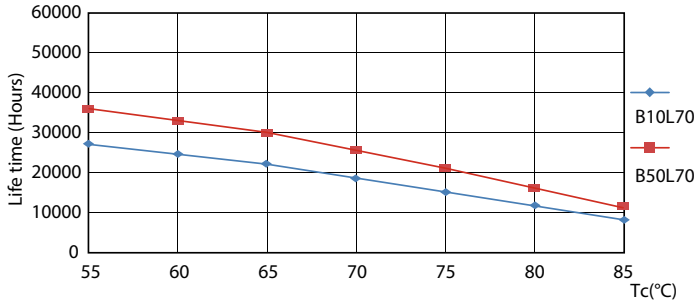

Product data

General Information	
Cap-Base	G5 [G5]
EU RoHS compliant	Yes
Nominal Lifetime (Nom)	30000 h
Switching Cycle	50000X
Light Technical	
Color Code	865 [CCT of 6500K]
Beam Angle (Nom)	200 °
Luminous Flux (Nom)	1050 lm
Color Designation	Cool Daylight
Correlated Color Temperature (Nom)	6500 K
Luminous Efficacy (rated) (Nom)	131.00 lm/W
Color Consistency	<6
Color Rendering Index (Nom)	80
LLMF At End Of Nominal Lifetime (Nom)	70 %
Operating and Electrical	
Input Frequency	50 to 60 Hz
Power (Nom)	8 W
Lamp Current (Max)	89 mA
Lamp Current (Min)	39 mA
Starting Time (Nom)	0.5 s

Photometric data

ESSENTIAL LEDtube 8W G5 865 APR

ESSENTIAL LEDtube 8W G5 865 APR

ESSENTIAL LEDtube 8W G5 840 APR

Essential LEDtube

Lifetime

ESSENTIAL LEDtube 8-16W G5 830-865 APR

ESSENTIAL LEDtube 8-16W G5 830-865 APR