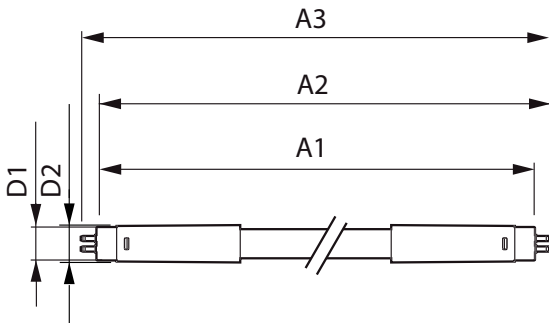

Product data

General Information	
Cap-Base	G5 [G5]
EU RoHS compliant	Yes
Nominal Lifetime (Nom)	30000 h
Switching Cycle	50000X
Light Technical	
Color Code	865 [CCT of 6500K]
Beam Angle (Nom)	200 °
Luminous Flux (Nom)	1050 lm
Color Designation	Cool Daylight
Correlated Color Temperature (Nom)	6500 K
Luminous Efficacy (rated) (Nom)	131.00 lm/W
Color Consistency	<6
Color Rendering Index (Nom)	80
LLMF At End Of Nominal Lifetime (Nom)	70 %
Operating and Electrical	
Input Frequency	50 to 60 Hz
Power (Nom)	8 W
Lamp Current (Max)	89 mA
Lamp Current (Min)	39 mA
Starting Time (Nom)	0.5 s

Warm Up Time to 60% Light (Nom)	0.5 s
Power Factor (Nom)	0.92
Voltage (Nom)	100-240 V
Temperature	
T-Ambient (Max)	45 °C
T-Ambient (Min)	-20 °C
T-Storage (Max)	65 °C
T-Storage (Min)	-40 °C
T-Case Maximum (Nom)	70 °C
Controls and Dimming	
Dimmable	No
Mechanical and Housing	
Product Length	600 mm
Bulb Shape	Tube, double-ended
Approval and Application	
Energy Saving Product	Yes
Approval Marks	CE marking RoHS compliance KEMA Keur certificate

Numerator - Quantity Per Pack	1
Numerator - Packs per outer box	20
Material Nr. (12NC)	929001380808
Net Weight (Piece)	0.070 kg

Dimensional drawing

TLED 600mm 100-240V 8-14W 1050lm 6500K

Product	D1	D2	A1	A2	A3
CorePro LEDtube 600mm 8W865 G5 I APR	15.8 mm	19 mm	549 mm	556.1 mm	563.2 mm