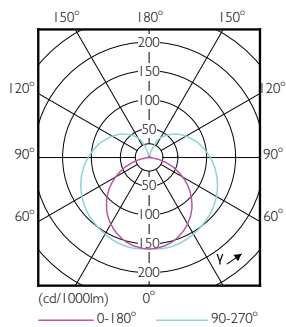

ESSENTIAL LEDtube 8W G5 840 APR

ESSENTIAL LEDtube 8W G5 840 APR