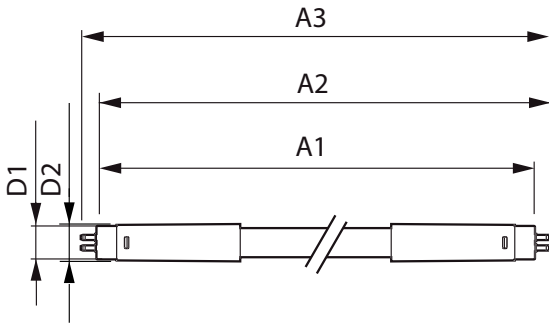

### Product data

General information	
Cap-Base	G5 [ G5]
EU RoHS compliant	Yes
Nominal Lifetime (Nom)	30000 h
Switching Cycle	50000X
Light technical	
Color Code	840 [ CCT of 4000K]
Beam Angle (Nom)	200 °
Luminous Flux (Nom)	1050 lm
Color Designation	Cool White (CW)
Correlated Color Temperature (Nom)	4000 K
Luminous Efficacy (rated) (Nom)	131.00 lm/W
Color Consistency	<6
Color Rendering Index (Nom)	80
LLMF At End Of Nominal Lifetime (Nom)	70 %
Operating and electrical	
Input Frequency	50 to 60 Hz
Power (Nom)	8 W
Lamp Current (Max)	89 mA
Lamp Current (Min)	39 mA
Starting Time (Nom)	0.5 s

Warm Up Time to 60% Light (Nom)	0.5 s
Power Factor (Nom)	0.92
Voltage (Nom)	100-240 V
Temperature	
T-Ambient (Max)	45 °C
T-Ambient (Min)	-20 °C
T-Storage (Max)	65 °C
T-Storage (Min)	-40 °C
T-Case Maximum (Nom)	70 °C
Controls and dimming	
Dimmable	No
Mechanical and housing	
Product Length	600 mm
Bulb Shape	Tube, double-ended
Approval and application	
Energy Saving Product	Yes
Approval Marks	CE marking RoHS compliance KEMA Keur certificate

## Dimensional drawing

CorePro LEDtube 600mm 8W840 G5 I APR

Product	D1	D2	A1	A2	A3
CorePro LEDtube 600mm 8W840 G5 I APR	15.8 mm	19 mm	549 mm	556.1 mm	563.2 mm