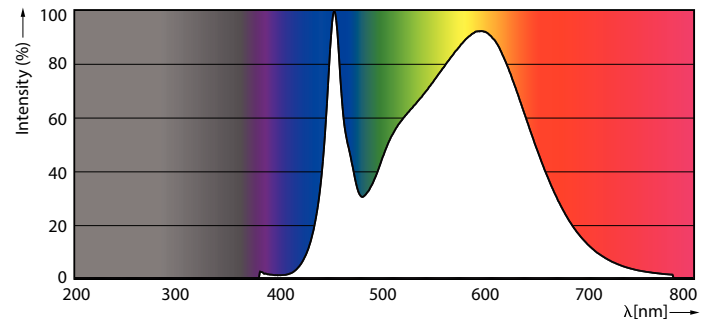

ESSENTIAL LEDtube 8W G5 840 APR