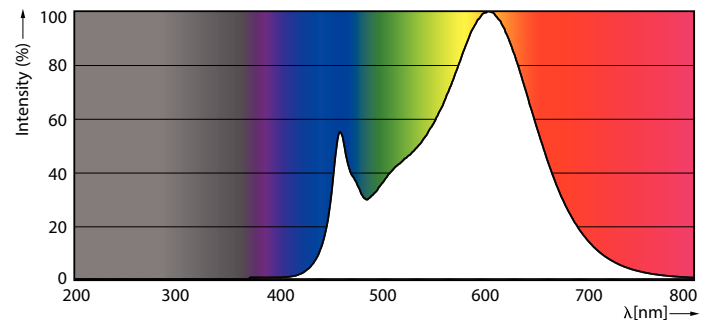

Product data

General Information		Lamp Current (Max)	
Cap-Base	G5 [G5]	Lamp Current (Min)	75 mA
EU RoHS compliant	Yes	Starting Time (Nom)	30 mA
Nominal Lifetime (Nom)	30000 h	Warm Up Time to 60% Light (Nom)	0.5 s
Switching Cycle	50000X	Power Factor (Nom)	0.92
Voltage (Nom)		100-240 V	
Light Technical		Temperature	
Color Code	830 [CCT of 3000K]	T-Ambient (Max)	45 °C
Beam Angle (Nom)	200 °	T-Ambient (Min)	-20 °C
Luminous Flux (Nom)	1000 lm	T-Storage (Max)	65 °C
Color Designation	White (WH)	T-Storage (Min)	-40 °C
Correlated Color Temperature (Nom)	3000 K	T-Case Maximum (Nom)	70 °C
Luminous Efficacy (rated) (Nom)	112.00 lm/W	Controls and Dimming	
Color Consistency	<6	Dimmable	No
Color Rendering Index (Nom)	80	Mechanical and Housing	
LLMF At End Of Nominal Lifetime (Nom)	70 %	Product Length	600 mm
Operating and Electrical			
Input Frequency	50 to 60 Hz		
Power (Nom)	8 W		

Dimensional drawing

TLED 600mm 100-240V 8-14W 1050lm 3000K

Product	D1	D2	A1	A2	A3
CorePro LEDtube 600mm 8W830 G5 I MX	15.8 mm	19 mm	549 mm	556.1 mm	563.2 mm

Photometric data

ESSENTIAL LEDtube 8W G5 830 APR