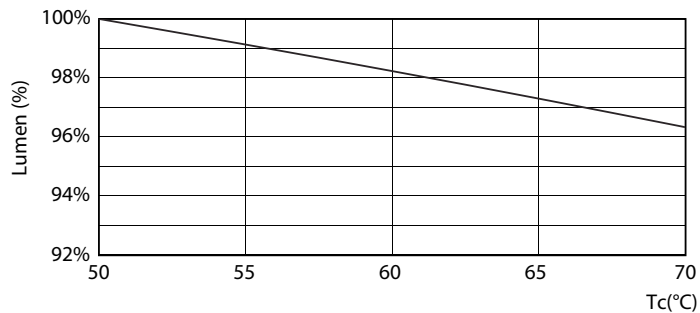

Essential LED tubes T5 Mains

Lifetime

ESSENTIAL LEDtube 8W G5 830-865 APR