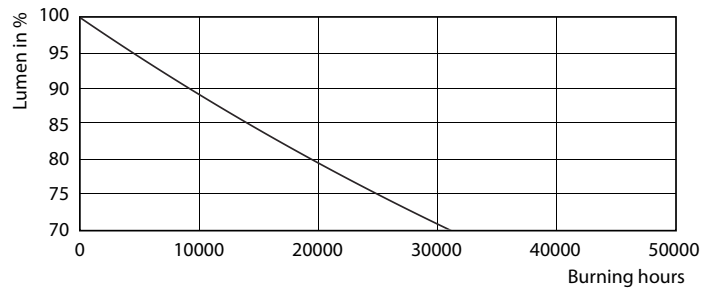

Product data

General Information		Lamp Current (Max)	
Cap-Base	G5 [G5]	Lamp Current (Min)	75 mA
EU RoHS compliant	Yes	Starting Time (Nom)	30 mA
Nominal Lifetime (Nom)	30000 h	Warm Up Time to 60% Light (Nom)	0.5 s
Switching Cycle	50000X	Power Factor (Nom)	0.92
Voltage (Nom)		100-240 V	
Light Technical		Temperature	
Color Code	830 [CCT of 3000K]	T-Ambient (Max)	45 °C
Beam Angle (Nom)	200 °	T-Ambient (Min)	-20 °C
Luminous Flux (Nom)	1000 lm	T-Storage (Max)	65 °C
Color Designation	White (WH)	T-Storage (Min)	-40 °C
Correlated Color Temperature (Nom)	3000 K	T-Case Maximum (Nom)	70 °C
Luminous Efficacy (rated) (Nom)	112.00 lm/W	Controls and Dimming	
Color Consistency	<6	Dimmable	No
Color Rendering Index (Nom)	80	Mechanical and Housing	
LLMF At End Of Nominal Lifetime (Nom)	70 %	Product Length	600 mm
Operating and Electrical			
Input Frequency	50 to 60 Hz		
Power (Nom)	8 W		

ESSENTIAL LEDtube 8W G5 830 APR

Essential LED tubes T5 Mains

Photometric data

ESSENTIAL LEDtube 8W G5 830 APR

Lifetime

ESSENTIAL LEDtube 8-16W G5 830-865 APR

ESSENTIAL LEDtube 8-16W G5 830-865 APR

ESSENTIAL LEDtube 8-16W G5 830-865 APR