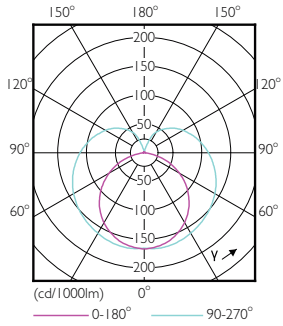

Essential LED tubes T5 Mains

Photometric data

ESSENTIAL LEDtube 8W G5 830 APR