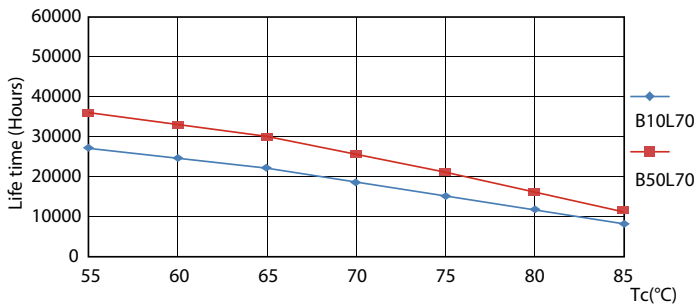

Product data

General Information		Lamp Current (Max)	
Cap-Base	G5 [G5]	Lamp Current (Min)	75 mA
EU RoHS compliant	Yes	Starting Time (Nom)	30 mA
Nominal Lifetime (Nom)	30000 h	Warm Up Time to 60% Light (Nom)	0.5 s
Switching Cycle	50000X	Power Factor (Nom)	0.92
Voltage (Nom)		100-240 V	
Light Technical		Temperature	
Color Code	830 [CCT of 3000K]	T-Ambient (Max)	45 °C
Beam Angle (Nom)	200 °	T-Ambient (Min)	-20 °C
Luminous Flux (Nom)	1000 lm	T-Storage (Max)	65 °C
Color Designation	White (WH)	T-Storage (Min)	-40 °C
Correlated Color Temperature (Nom)	3000 K	T-Case Maximum (Nom)	70 °C
Luminous Efficacy (rated) (Nom)	112.00 lm/W	Controls and Dimming	
Color Consistency	<6	Dimmable	No
Color Rendering Index (Nom)	80	Mechanical and Housing	
LLMF At End Of Nominal Lifetime (Nom)	70 %	Product Length	600 mm
Operating and Electrical			
Input Frequency	50 to 60 Hz		
Power (Nom)	8 W		

ESSENTIAL LEDtube 8W G5 830 APR

Essential LED tubes T5 Mains

Photometric data

ESSENTIAL LEDtube 8W G5 830 APR

Lifetime

ESSENTIAL LEDtube 8-16W G5 830-865 APR

ESSENTIAL LEDtube 8-16W G5 830-865 APR

ESSENTIAL LEDtube 8-16W G5 830-865 APR