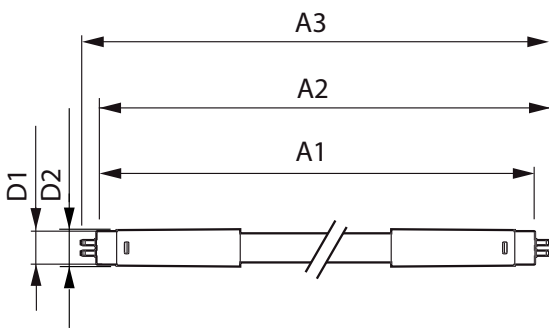

Product data

General Information		Lamp Current (Max)	
Cap-Base	G5 [G5]	Lamp Current (Min)	75 mA
EU RoHS compliant	Yes	Starting Time (Nom)	30 mA
Nominal Lifetime (Nom)	30000 h	Warm Up Time to 60% Light (Nom)	0.5 s
Switching Cycle	50000X	Power Factor (Nom)	0.92
Voltage (Nom)		100-240 V	
Light Technical		Temperature	
Color Code	830 [CCT of 3000K]	T-Ambient (Max)	45 °C
Beam Angle (Nom)	200 °	T-Ambient (Min)	-20 °C
Luminous Flux (Nom)	1000 lm	T-Storage (Max)	65 °C
Color Designation	White (WH)	T-Storage (Min)	-40 °C
Correlated Color Temperature (Nom)	3000 K	T-Case Maximum (Nom)	70 °C
Luminous Efficacy (rated) (Nom)	112.00 lm/W	Controls and Dimming	
Color Consistency	<6	Dimmable	No
Color Rendering Index (Nom)	80	Mechanical and Housing	
LLMF At End Of Nominal Lifetime (Nom)	70 %	Product Length	600 mm
Operating and Electrical			
Input Frequency	50 to 60 Hz		
Power (Nom)	8 W		

Essential LED tubes T5 Mains

Bulb Shape	Tube, double-ended
Approval and Application	
Energy Saving Product	Yes
Approval Marks	CE marking RoHS compliance KEMA Keur certificate
Energy Consumption kWh/1000 h	- kWh
Product Data	
Full product code	871869673414800

Order product name	CorePro LEDtube 600mm 8W830 G5 I MX
EAN/UPC - Product	8718696734148
Order code	929001380612
Numerator - Quantity Per Pack	1
Numerator - Packs per outer box	20
Material Nr. (12NC)	929001380612
Net Weight (Piece)	0.080 kg

Dimensional drawing

TLED 600mm 100-240V 8-14W 1050lm 3000K

Product	D1	D2	A1	A2	A3
CorePro LEDtube 600mm 8W830 G5 I MX	15.8 mm	19 mm	549 mm	556.1 mm	563.2 mm

Photometric data

ESSENTIAL LEDtube 8W G5 830 APR