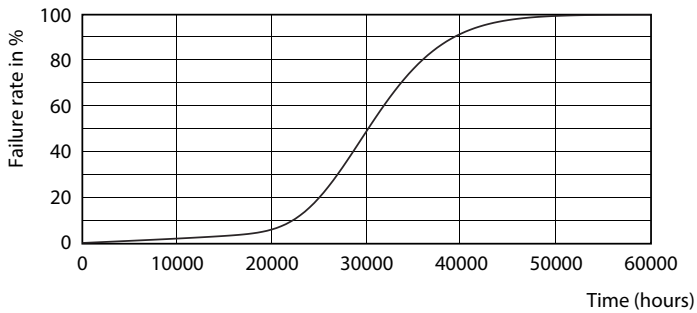

ESSENTIAL LEDtube 8W G5 830 APR

Essential LED tubes T5 Mains

Photometric data

ESSENTIAL LEDtube 8W G5 830 APR

Lifetime

ESSENTIAL LEDtube 8-16W G5 830-865 APR

ESSENTIAL LEDtube 8-16W G5 830-865 APR

ESSENTIAL LEDtube 8-16W G5 830-865 APR