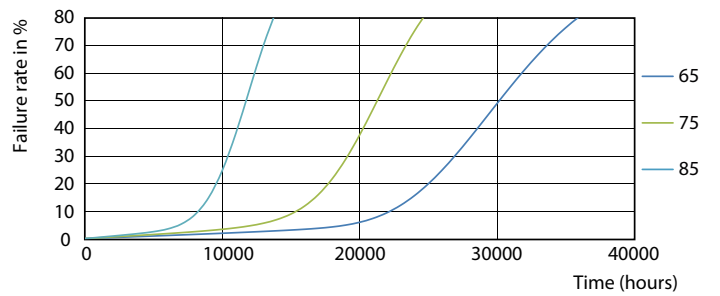

ESSENTIAL LEDtube 8W G5 830 APR

Essential LED tubes T5 Mains

Photometric data

ESSENTIAL LEDtube 8W G5 830 APR

Lifetime

ESSENTIAL LEDtube 8-16W G5 830-865 APR

ESSENTIAL LEDtube 8-16W G5 830-865 APR

ESSENTIAL LEDtube 8-16W G5 830-865 APR