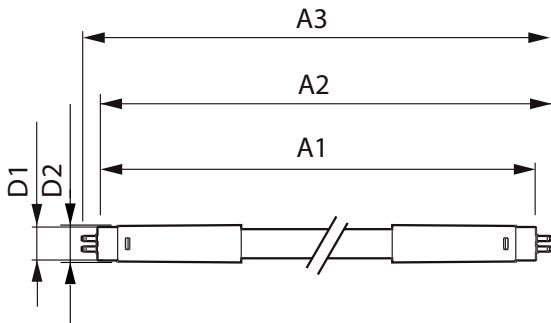

Product data

General Information		Warm Up Time to 60% Light (Nom)	
Cap-Base	G5 [G5]		0.5 s
EU RoHS compliant	Yes	Power Factor (Nom)	0.92
Nominal Lifetime (Nom)	30000 h	Voltage (Nom)	100-240 V
Switching Cycle	50000X		
Light Technical		Temperature	
Color Code	830 [CCT of 3000K]	T-Ambient (Max)	45 °C
Beam Angle (Nom)	200 °	T-Ambient (Min)	-20 °C
Luminous Flux (Nom)	1000 lm	T-Storage (Max)	65 °C
Color Designation	White (WH)	T-Storage (Min)	-40 °C
Correlated Color Temperature (Nom)	3000 K	T-Case Maximum (Nom)	70 °C
Luminous Efficacy (rated) (Nom)	125.00 lm/W		
Color Consistency	<6	Controls and Dimming	
Color Rendering Index (Nom)	80	Dimmable	No
LLMF At End Of Nominal Lifetime (Nom)	70 %		
Operating and Electrical		Mechanical and Housing	
Input Frequency	50 to 60 Hz	Product Length	600 mm
Power (Nom)	8 W	Bulb Shape	Tube, double-ended
Lamp Current (Max)	89 mA		
Lamp Current (Min)	39 mA	Approval and Application	
Starting Time (Nom)	0.5 s	Energy Saving Product	Yes
		Approval Marks	CE marking RoHS compliance KEMA Keur certificate

Essential LEDtube

Energy Consumption kWh/1000 h	8 kWh
Product Data	
Full product code	871869673196300
Order product name	CorePro LEDtube 600mm 8W830 G5 I APR
EAN/UPC - Product	8718696731963
Order code	929001380608

Numerator - Quantity Per Pack	1
Numerator - Packs per outer box	20
Material Nr. (12NC)	929001380608
Net Weight (Piece)	0.080 kg

Dimensional drawing

Product	D1	D2	A1	A2	A3
CorePro LEDtube 600mm 8W830 G5 I APR	15.8 mm	19 mm	549 mm	556.1 mm	563.2 mm