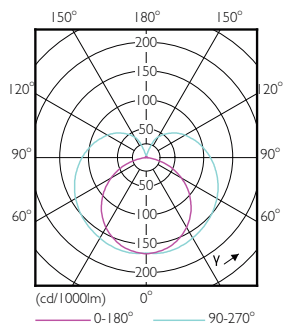

Product data

General Information		Warm Up Time to 60% Light (Nom)	
Cap-Base	G5 [G5]		0.5 s
EU RoHS compliant	Yes	Power Factor (Nom)	0.92
Nominal Lifetime (Nom)	30000 h	Voltage (Nom)	100-240 V
Switching Cycle	50000X		
Light Technical		Temperature	
Color Code	830 [CCT of 3000K]	T-Ambient (Max)	45 °C
Beam Angle (Nom)	200 °	T-Ambient (Min)	-20 °C
Luminous Flux (Nom)	1000 lm	T-Storage (Max)	65 °C
Color Designation	White (WH)	T-Storage (Min)	-40 °C
Correlated Color Temperature (Nom)	3000 K	T-Case Maximum (Nom)	70 °C
Luminous Efficacy (rated) (Nom)	125.00 lm/W		
Color Consistency	<6	Controls and Dimming	
Color Rendering Index (Nom)	80	Dimmable	No
LLMF At End Of Nominal Lifetime (Nom)	70 %		
Operating and Electrical		Mechanical and Housing	
Input Frequency	50 to 60 Hz	Product Length	600 mm
Power (Nom)	8 W	Bulb Shape	Tube, double-ended
Lamp Current (Max)	89 mA		
Lamp Current (Min)	39 mA	Approval and Application	
Starting Time (Nom)	0.5 s	Energy Saving Product	Yes
		Approval Marks	CE marking RoHS compliance KEMA Keur certificate

Numerator - Quantity Per Pack	1
Numerator - Packs per outer box	20
Material Nr. (12NC)	929001380608
Net Weight (Piece)	0.080 kg

Dimensional drawing

Product	D1	D2	A1	A2	A3
CorePro LEDtube 600mm 8W830 G5 I APR	15.8 mm	19 mm	549 mm	556.1 mm	563.2 mm

TLED 600mm 100-240V 8-14W 1050lm 3000K

Photometric data

ESSENTIAL LEDtube 8W G5 830 APR

ESSENTIAL LEDtube 8W G5 830 APR

ESSENTIAL LEDtube 8W G5 830 APR

Essential LEDtube

Lifetime

ESSENTIAL LEDtube 8-16W G5 830-865 APR