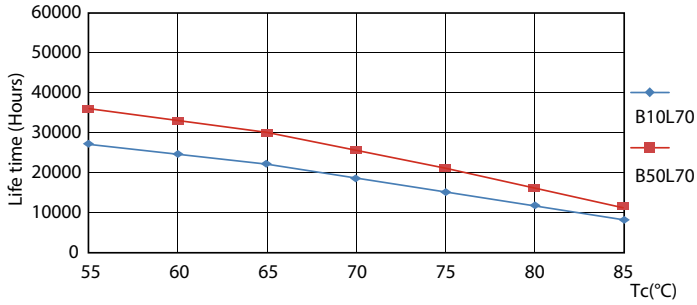

Product data

General Information		Warm Up Time to 60% Light (Nom)	
Cap-Base	G5 [G5]		0.5 s
EU RoHS compliant	Yes	Power Factor (Nom)	0.92
Nominal Lifetime (Nom)	30000 h	Voltage (Nom)	100-240 V
Switching Cycle	50000X		
Light Technical		Temperature	
Color Code	830 [CCT of 3000K]	T-Ambient (Max)	45 °C
Beam Angle (Nom)	200 °	T-Ambient (Min)	-20 °C
Luminous Flux (Nom)	1000 lm	T-Storage (Max)	65 °C
Color Designation	White (WH)	T-Storage (Min)	-40 °C
Correlated Color Temperature (Nom)	3000 K	T-Case Maximum (Nom)	70 °C
Luminous Efficacy (rated) (Nom)	125.00 lm/W		
Color Consistency	<6	Controls and Dimming	
Color Rendering Index (Nom)	80	Dimmable	No
LLMF At End Of Nominal Lifetime (Nom)	70 %		
Operating and Electrical		Mechanical and Housing	
Input Frequency	50 to 60 Hz	Product Length	600 mm
Power (Nom)	8 W	Bulb Shape	Tube, double-ended
Lamp Current (Max)	89 mA		
Lamp Current (Min)	39 mA	Approval and Application	
Starting Time (Nom)	0.5 s	Energy Saving Product	Yes
		Approval Marks	CE marking RoHS compliance KEMA Keur certificate

TLED 600mm 100-240V 8-14W 1050lm 3000K

Photometric data

ESSENTIAL LEDtube 8W G5 830 APR

ESSENTIAL LEDtube 8W G5 830 APR

ESSENTIAL LEDtube 8W G5 830 APR

Essential LEDtube

Lifetime

ESSENTIAL LEDtube 8-16W G5 830-865 APR