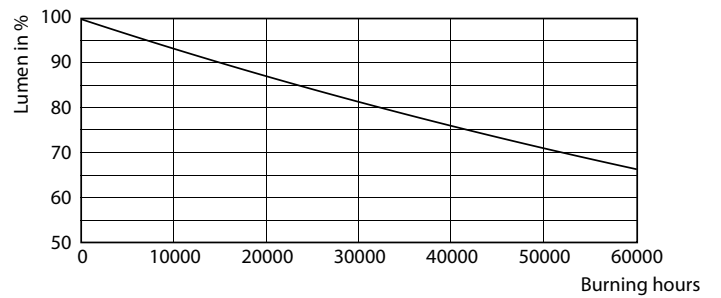

LEDtube MAS 16W G13 830 ND