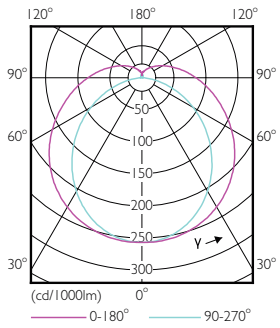

MASTER LEDtube EM/Mains T8

Photometric data

LEDtube MAS 16W G13 830 ND