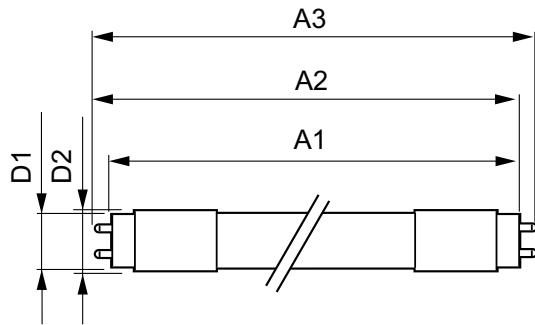

Warnings and Safety

- NOTES: The overall energy efficiency and light distribution of any installation that uses these lamps are determined by the design of the installation.

Product data

General Information	
Cap-Base	G13 ROT (Rotating) [Medium Bi-Pin Fluorescent]
EU RoHS compliant	Yes
Nominal Lifetime (Nom)	50000 h
Switching Cycle	200000X
Light Technical	
Color Code	830 [CCT of 3000K]
Beam Angle (Nom)	160 °
Luminous Flux (Nom)	2300 lm
Color Designation	White (WH)
Correlated Color Temperature (Nom)	3000 K
Luminous Efficacy (rated) (Nom)	143.00 lm/W
Color Consistency	<6
Color Rendering Index (Nom)	80

MASTER LEDtube EM/Mains T8

T-Storage (Min)	-40 °C
T-Case Maximum (Nom)	55 °C
Controls and Dimming	
Dimmable	No
Mechanical and Housing	
Bulb Material	Plastic
Product Length	1050 mm
Approval and Application	
Energy Efficiency Label (EEL)	A++
Energy Saving Product	Yes
Approval Marks	CE marking RoHS compliance KEMA Keur certificate

Energy Consumption kWh/1000 h	16 kWh
Product Data	
Full product code	871869672855000
Order product name	MASTER LEDtube 1050mm 16W 830 T8
EAN/UPC - Product	8718696728550
Order code	929001375602
Numerator - Quantity Per Pack	1
Numerator - Packs per outer box	10
Material Nr. (12NC)	929001375602
Net Weight (Piece)	0.212 kg

Dimensional drawing

TLED 220-240V 16-38W 2300lm 3000K G13 ND

Product	D1	D2	A1	A2	A3
MASTER LEDtube 1050mm 16W 830 T8	25.8 mm	28 mm	1045.8 mm	1052.9 mm	1060 mm

Photometric data

LEDtube 600mm 8W G5 830 1000lm