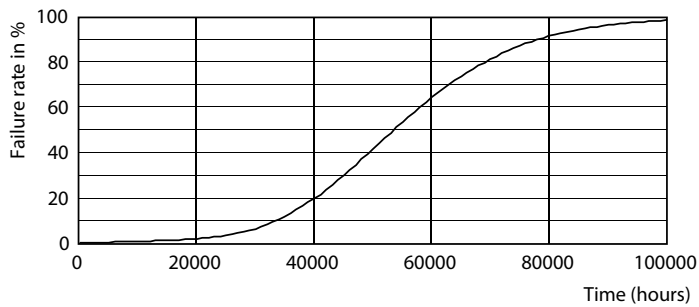

LEDtube MAS 16W G13 830 ND

MASTER LEDtube EM/Mains T8

Photometric data

LEDtube MAS 16W G13 830 ND

Lifetime

LEDtube MAS 16W G13 830 ND

LEDtube MAS 16W G13 830 ND

LEDtube MAS 16W G13 830 ND