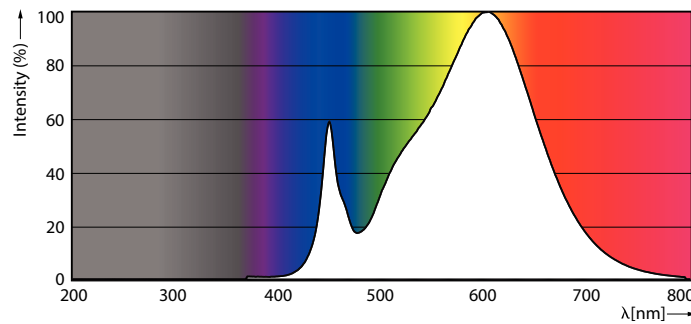

Photometric data

LEDtube 600mm 8W G5 830 1000lm

LEDtube MAS 16W G13 830 ND