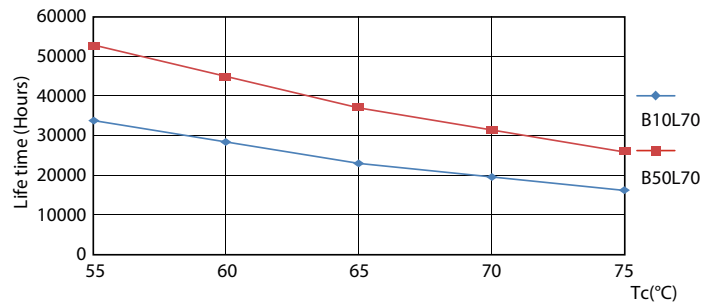

LEDtube MAS 16W G13 830 ND