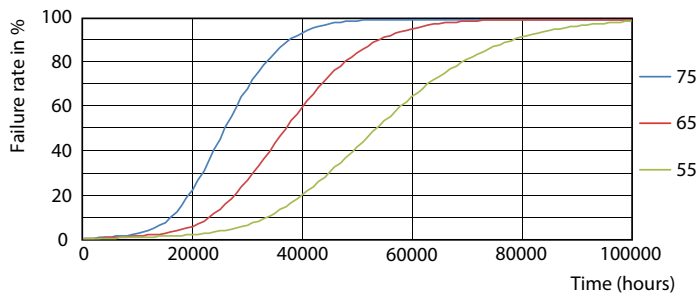

LEDtube MAS 16W G13 830 ND

MASTER LEDtube EM/Mains T8

Photometric data

LEDtube MAS 16W G13 830 ND

Lifetime

LEDtube MAS 16W G13 830 ND

LEDtube MAS 16W G13 830 ND

LEDtube MAS 16W G13 830 ND