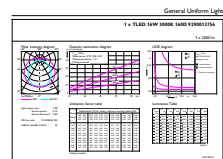

Energy Consumption kWh/1000 h	16 kWh
Product Data	
Full product code	871869672855000
Order product name	MASTER LEDtube 1050mm 16W 830 T8
EAN/UPC - Product	8718696728550
Order code	929001375602
Numerator - Quantity Per Pack	1
Numerator - Packs per outer box	10
Material Nr. (12NC)	929001375602
Net Weight (Piece)	0.212 kg

Dimensional drawing

TLED 220-240V 16-38W 2300lm 3000K G13 ND

Product	D1	D2	A1	A2	A3
MASTER LEDtube 1050mm 16W 830 T8	25.8 mm	28 mm	1045.8 mm	1052.9 mm	1060 mm

Photometric data

LEDtube 600mm 8W G5 830 1000lm