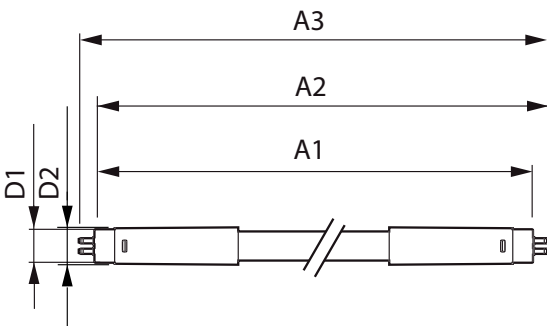

MASTER LEDtube InstantFit HF T5

Mechanical and Housing

Bulb Finish	Frosted
Bulb Material	Plastic
Product Length	1500 mm

Approval and Application

Energy Efficiency Label (EEL)	A++
Energy Saving Product	Yes
Approval Marks	RoHS compliance TUV CE marking KEMA Keur certificate
Energy Consumption kWh/1000 h	42 kWh

Dimensional drawing

TLED 230V 37-80W 5600lm 160D 4000K G5 ND

Product	D1	D2	A1	A2	A3
Master LEDtube HF 1500mm UO 36W 840 T5	15.2 mm	21 mm	1447.8 mm	1454.9 mm	1462 mm

Photometric data

LEDtube 1500mm 36W G5 840 5600lm