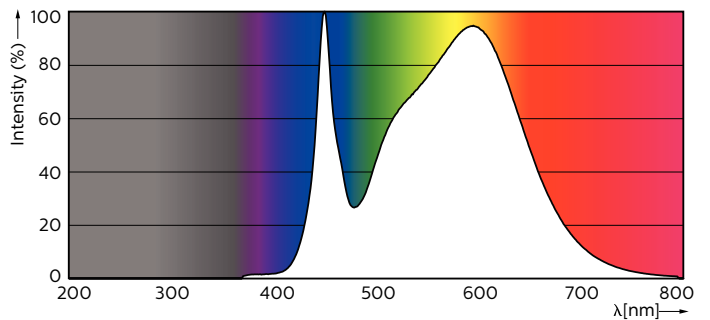

LEDtube 1500mm 36W G5 840 5600lm