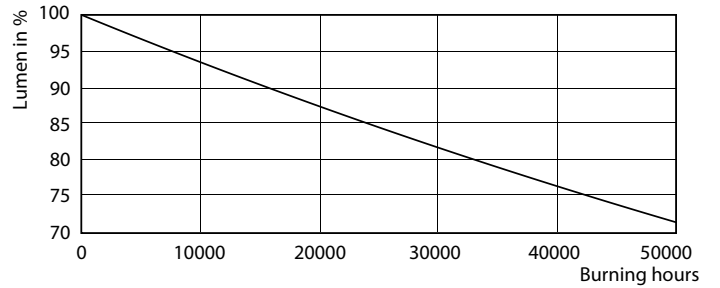

MASTER LEDtube InstantFit HF T5

Photometric data

Lifetime

LEDtube 1500mm 36W G5 5600lm

LEDtube 1200mm 26W G5 3900lm