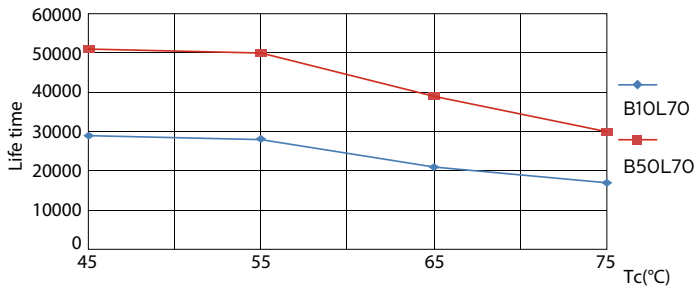

Product data

General Information	
Cap-Base	G5 [G5]
EU RoHS compliant	Yes
Nominal Lifetime (Nom)	60000 h
Switching Cycle	50000X
Light Technical	
Color Code	840 [CCT of 4000K]
Beam Angle (Nom)	160 °
Luminous Flux (Nom)	5600 lm
Color Designation	Cool White (CW)
Correlated Color Temperature (Nom)	4000 K
Luminous Efficacy (rated) (Nom)	155.00 lm/W
Color Consistency	<6
Color Rendering Index (Nom)	80
LLMF At End Of Nominal Lifetime (Nom)	70 %
Operating and Electrical	
Input Frequency	40000-75000 Hz

LEDtube 1500mm 36W G5 840 5600lm

MASTER LEDtube InstantFit HF T5

Photometric data

LEDtube 1200mm 26W G5

Lifetime

LEDtube 1500mm 36W G5 5600lm

LEDtube 1500mm 36W G5 5600lm

LEDtube 1500mm 36W G5 5600lm