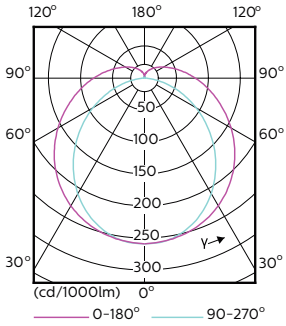

MASTER LEDtube InstantFit HF T5

Photometric data

LEDtube 1200mm 26W G5