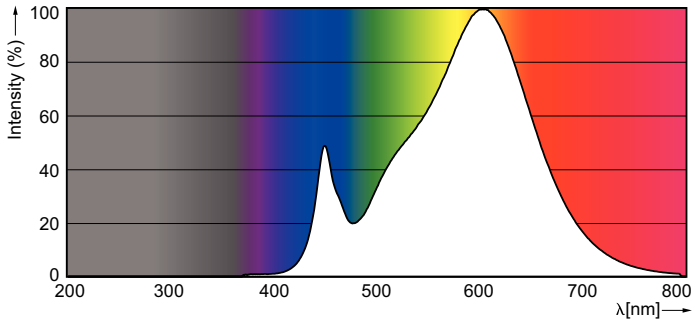

### Product data

General Information		Power (Nom)	
Cap-Base	G5 [ G5]		36 W
EU RoHS compliant	Yes	Lamp Current (Max)	750 mA
Nominal Lifetime (Nom)	60000 h	Lamp Current (Min)	550 mA
Switching Cycle	50000X	Starting Time (Nom)	0.5 s
		Warm Up Time to 60% Light (Nom)	0.5 s
Light Technical		Power Factor (Nom)	0.9
Color Code	830 [ CCT of 3000K]	Voltage (Nom)	65-75 V
Beam Angle (Nom)	160 °	Temperature	
Luminous Flux (Nom)	5200 lm	T-Ambient (Max)	45 °C
Color Designation	White (WH)	T-Ambient (Min)	-20 °C
Correlated Color Temperature (Nom)	3000 K	T-Storage (Max)	65 °C
Luminous Efficacy (rated) (Nom)	144.00 lm/W	T-Storage (Min)	-40 °C
Color Consistency	<6	T-Case Maximum (Nom)	75 °C
Color Rendering Index (Nom)	80	Controls and Dimming	
LLMF At End Of Nominal Lifetime (Nom)	70 %	Dimmable	No
Operating and Electrical			
Input Frequency	40000-75000 Hz		

## Photometric data