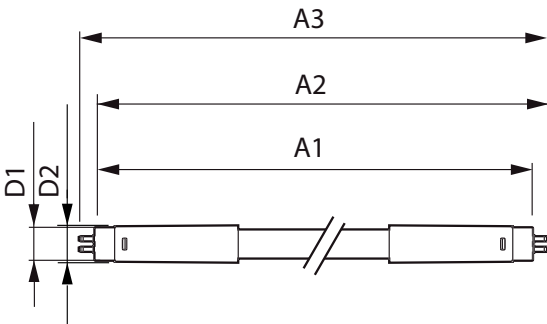

MASTER LEDtube InstantFit HF T5

Mechanical and Housing

Bulb Finish	Frosted
Bulb Material	Plastic
Product Length	1500 mm

Approval and Application

Energy Efficiency Label (EEL)	A++
Energy Saving Product	Yes
Approval Marks	RoHS compliance TUV CE marking KEMA Keur certificate
Energy Consumption kWh/1000 h	42 kWh

Product Data

Full product code	871869670599500
Order product name	Master LEDtube HF 1500mm UO 36W 830 T5
EAN/UPC - Product	8718696705995
Order code	929001346102
Numerator - Quantity Per Pack	1
Numerator - Packs per outer box	10
Material Nr. (12NC)	929001346102
Net Weight (Piece)	0.170 kg

Dimensional drawing

TLED 230V 37-80W 5600lm 160D 3000K G5 ND

Product	D1	D2	A1	A2	A3
Master LEDtube HF 1500mm UO 36W 830 T5	15.2 mm	21 mm	1447.8 mm	1454.9 mm	1462 mm

Photometric data