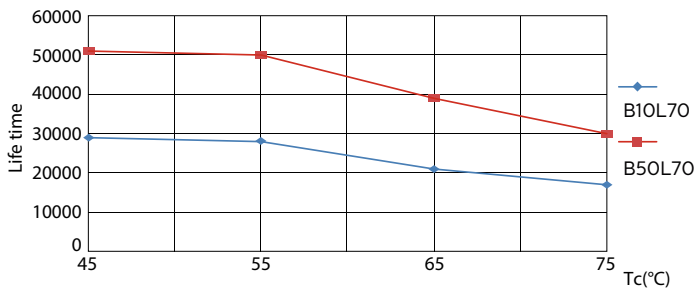

LEDtube 1500mm 36W G5 5600lm

LEDtube 1500mm 36W G5 5600lm