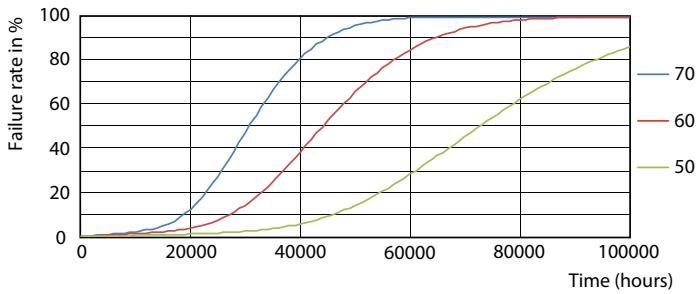

Photometric data

LEDtube PRO 1200mm 14W G13 840 2100lm

Lifetime