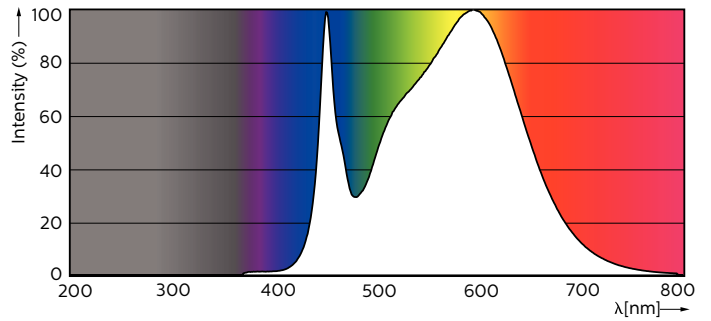

LEDtube PRO 1200mm 14W G13 840 2100lm