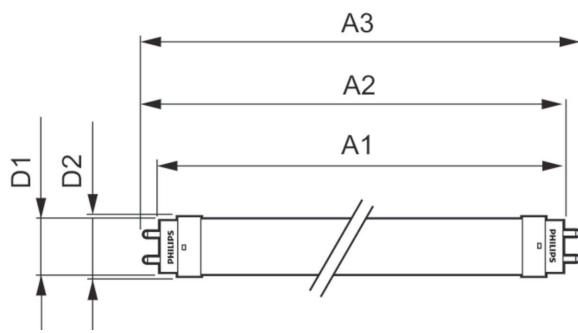

T8

Product Length	1200 mm
Bulb Shape	Tube, double-ended
Approval and Application	
Energy Saving Product	Yes
Approval Marks	UL certificate RoHS compliance DLC compliance
Energy Consumption kWh/1000 h	- kWh
Energy Certifications	DLC Standard

Product Data	
Order product name	14T8/COR/48-840/IF21/G/DIM 10/1
EAN/UPC - Product	046677453251
Order code	929001343234
Numerator - Quantity Per Pack	1
Numerator - Packs per outer box	10
Material Nr. (12NC)	929001343234
Net Weight (Piece)	0.215 kg

Dimensional drawing

14T8 PRO LED/48-4000 IF G 10/1

Product	D1	D2	A1	A2	A3
14T8/COR/48-840/IF21/G/DIM 10/1	25.7 mm	28 mm	1198 mm	1205 mm	1212 mm