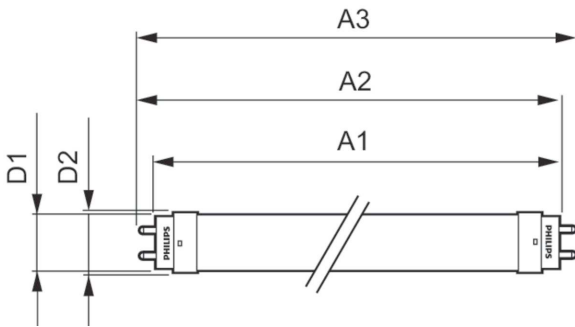

## Mechanical and housing

Bulb Finish	Frosted
Bulb Material	Glass
Product Length	1200 mm
Bulb Shape	Tube, double-ended

## Dimensional drawing

14T8/COR/48-840/IF21/G/DIM 10/1

Product	D1	D2	A1	A2	A3
14T8/COR/48-840/IF21/G/DIM 10/1	25.7 mm	28 mm	1198 mm	1205 mm	1212 mm