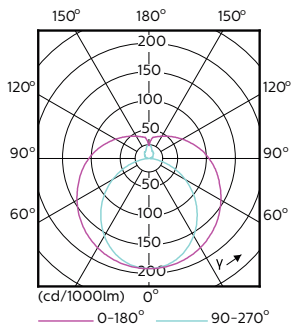

Photometric data

LEDtube 1200mm 17W G13 2100lm