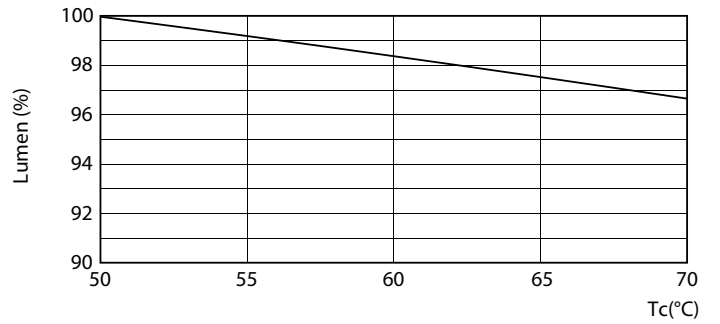

12W G13

Photometric data

LEDtube PRO 1200mm 14W G13 840 2100lm

Lifetime