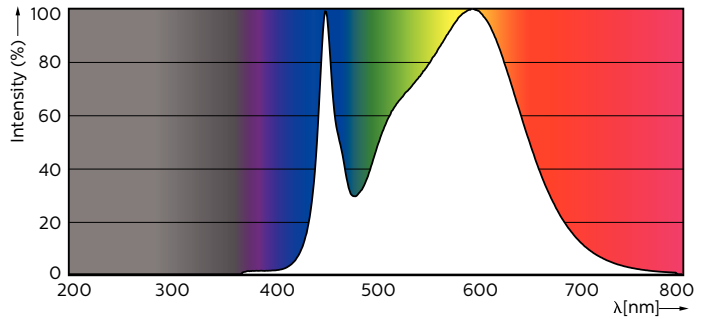

LEDtube PRO 1200mm 14W G13 840 2100lm