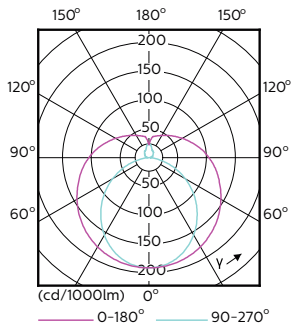

Photometric data

LEDtube 1200mm 17W G13 2100lm