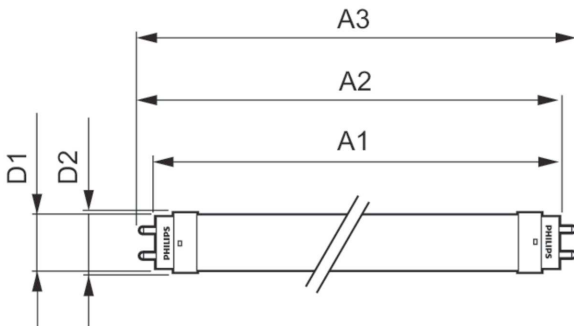

## Mechanical and housing

Bulb Finish	Frosted
Bulb Material	Glass
Product Length	1200 mm
Bulb Shape	Tube, double-ended

## Dimensional drawing

14T8/COR/48-835/IF20/G/DIM 10/1

Product	D1	D2	A1	A2	A3
14T8/COR/48-835/IF20/G/DIM 10/1	25.7 mm	28 mm	1198 mm	1205 mm	1212 mm