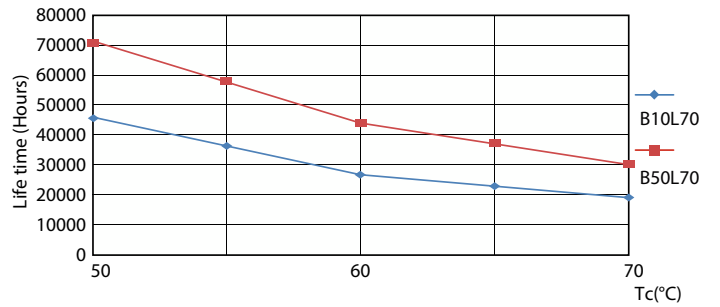

LEDtube 70K 5070 LifetimeVsTc-LED