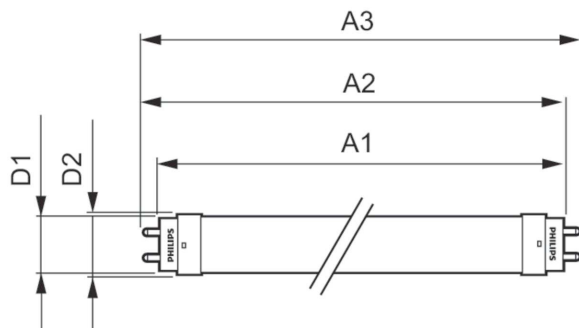

T8

Product Length	1200 mm
Approval and Application	
Energy Efficiency Label (EEL)	Not applicable
Energy Saving Product	Yes
Approval Marks	UL certificate RoHS compliance DLC compliance
Energy Consumption kWh/1000 h	- kWh
Energy Certifications	DLC Standard

Product Data	
Order product name	14T8/COR/48-835/IF20/G/DIM 10/1
EAN/UPC - Product	046677452759
Order code	929001343134
Numerator - Quantity Per Pack	1
Numerator - Packs per outer box	10
Material Nr. (12NC)	929001343134
Net Weight (Piece)	0.215 kg

Dimensional drawing

14T8 PRO LED/48-3500 IF G 10/1

Product	D1	D2	A1	A2	A3
14T8/COR/48-835/IF20/G/DIM 10/1	25.7 mm	28 mm	1198 mm	1205 mm	1212 mm