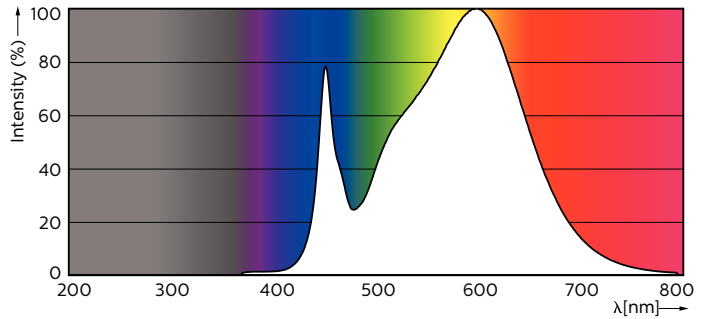

LEDtube PRO 1200mm 14W G13 835 2000lm