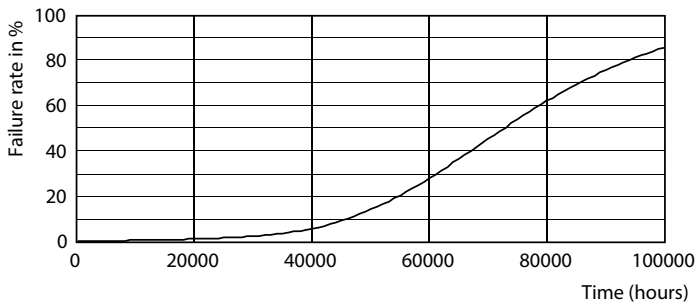

LEDtube 70K 5070 FailureRate-LED

Life Expectancy Diagram