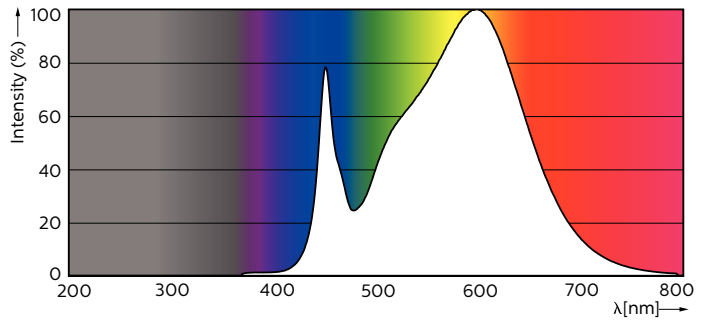

LEDtube PRO 1200mm 14W G13 835 2000lm