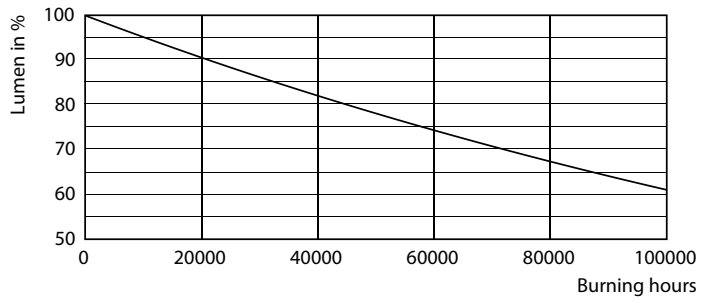

T8

Lifetime

Lumen Maintenance Diagram