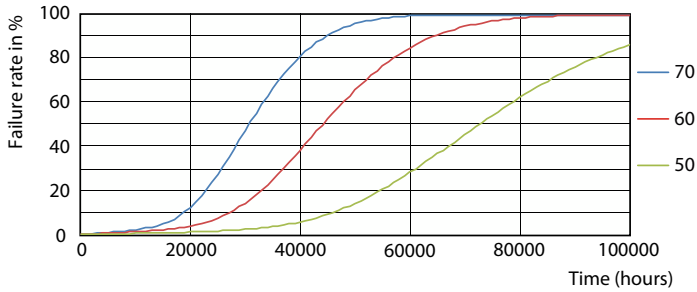

Photometric data

LEDtube PRO 1200mm 14W G13 835 2000lm

Lifetime