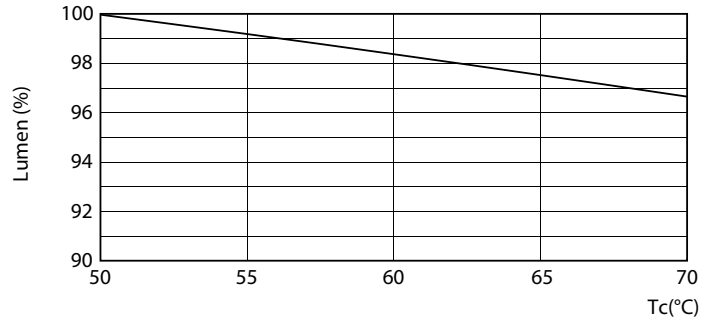

12W G13

Photometric data

LEDtube PRO 1200mm 14W G13 835 2000lm

Lifetime