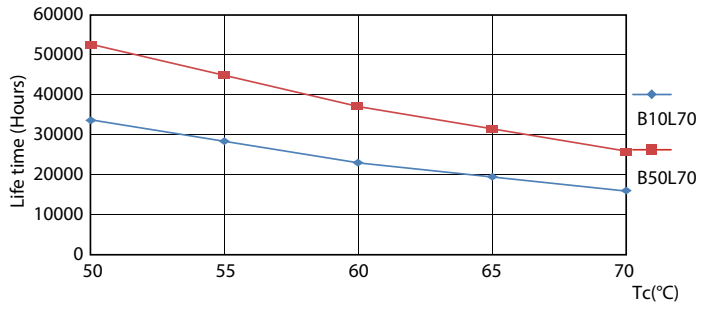

T8

Lifetime

12W G13