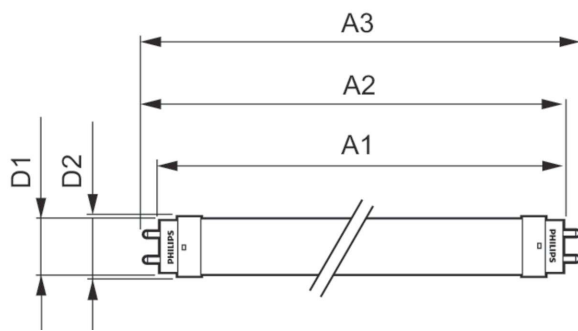

T8

Product Length	1200 mm
Approval and Application	
Energy Efficiency Label (EEL)	Not applicable
Energy Saving Product	Yes
Approval Marks	UL certificate RoHS compliance DLC compliance
Energy Consumption kWh/1000 h	- kWh
Energy Certifications	DLC Standard

Product Data	
Order product name	14T8/COR/48-830/IF20/G/DIM 10/1
EAN/UPC - Product	046677452407
Order code	929001343034
Numerator - Quantity Per Pack	1
Numerator - Packs per outer box	10
Material Nr. (12NC)	929001343034
Net Weight (Piece)	0.215 kg

Dimensional drawing

14T8 PRO LED/48-3000 IF G 10/1

Product	D1	D2	A1	A2	A3
14T8/COR/48-830/IF20/G/DIM 10/1	25.7 mm	28 mm	1198 mm	1205 mm	1212 mm