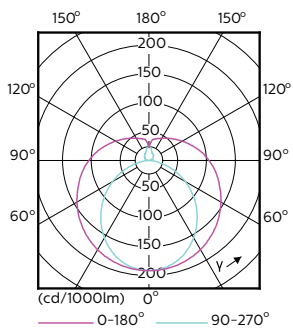

Photometric data

LEDtube 1200mm 17W G13 2100lm