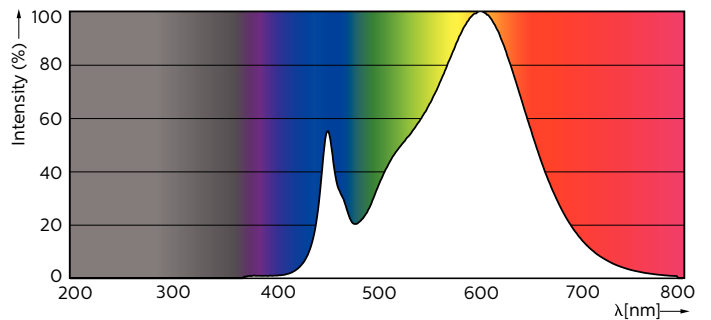

LEDtube PRO 1200mm 14W G13 830 2000lm