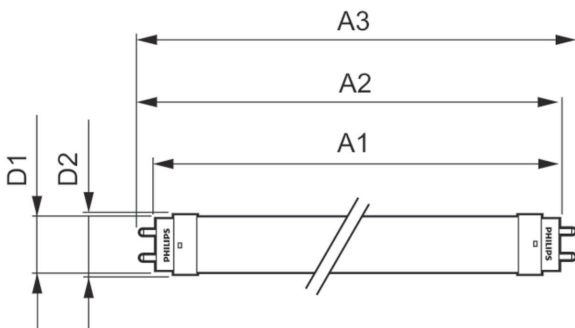

CorePro LEDtube EM/Mains T8

Controls and Dimming

Dimmable	No

Mechanical and Housing

Bulb Material	Glass
Product Length	1200 mm
Bulb Shape	Tube, double-ended

Approval and Application

Energy Saving Product	Yes
Approval Marks	CE marking RoHS compliance KEMA Keur certificate
Energy Consumption kWh/1000 h	15 kWh

Product Data

Full product code	871869671109500
Order product name	CorePro LEDtube 1200mm 14.5W865
EAN/UPC - Product	8718696711095
Order code	929001338902
Numerator - Quantity Per Pack	1
Numerator - Packs per outer box	10
Material Nr. (12NC)	929001338902
Net Weight (Piece)	0.215 kg

Dimensional drawing

TLED 4ft 14.5-36W 1600lm 6500K G13 Ess

Product	D1	D2	A1	A2	A3
CorePro LEDtube 1200mm 14.5W865	25.7 mm	28 mm	1198 mm	1205 mm	1212 mm

Photometric data

LEDtube 1200mm 15W G13 865 1600lm