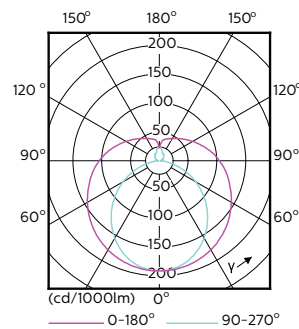

LEDtube 1500mm 20W G13 840 2200lm