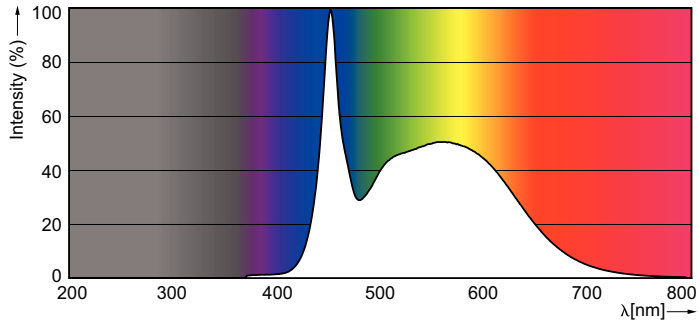

CorePro LEDtube EM/Mains T8

Photometric data

SDPO_MLEDGA_0051-Spectral Power distribution