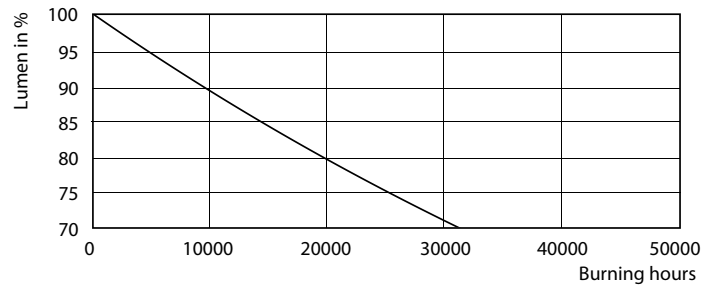

Warnings and Safety

- NOTES: The overall energy efficiency and light distribution of any installation that uses these lamps are determined by the design of the installation.

Product data

General Information		Operating and Electrical	
Cap-Base	G13 [Medium Bi-Pin Fluorescent]	Input Frequency	50 to 60 Hz
EU RoHS compliant	Yes	Power (Nom)	14.5 W
Nominal Lifetime (Nom)	30000 h	Starting Time (Nom)	0.5 s
Switching Cycle	200000X	Warm Up Time to 60% Light (Nom)	0.5 s
Light Technical		Power Factor (Nom)	0.9
Color Code	865 [CCT of 6500K]	Voltage (Nom)	220-240 V
Beam Angle (Nom)	240 °	Temperature	
Luminous Flux (Nom)	1600 lm	T-Ambient (Max)	45 °C
Color Designation	Cool Daylight	T-Ambient (Min)	-20 °C
Correlated Color Temperature (Nom)	6500 K	T-Storage (Max)	65 °C
Luminous Efficacy (rated) (Nom)	110.00 lm/W	T-Storage (Min)	-40 °C
Color Consistency	<6	T-Case Maximum (Nom)	40 °C
Color Rendering Index (Nom)	80		
LLMF At End Of Nominal Lifetime (Nom)	70 %		

LEDtube 1200mm 15W G13 865 1600lm

LEDtube 1500mm 20W G13 840 2200lm

CorePro LEDtube EM/Mains T8

Photometric data

SDPO_MLEDGA_0051-Spectral Power distribution

Lifetime

LEDtube 1500mm 20W G13 840 2200lm

LEDtube 1500mm 20W G13 840 2200lm