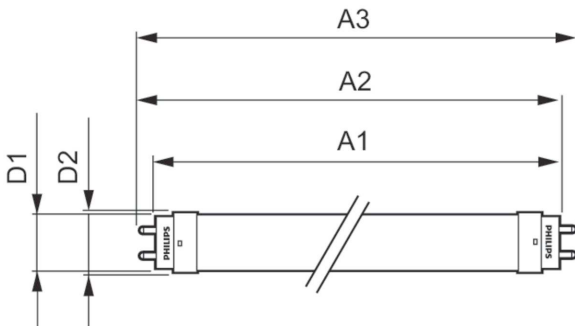

CorePro LEDtube EM/Mains T8

Controls and Dimming

Dimmable	No

Mechanical and Housing

Bulb Material	Glass
Product Length	600 mm
Bulb Shape	Tube, double-ended

Approval and Application

Energy Saving Product	Yes
Approval Marks	CE marking RoHS compliance KEMA Keur certificate
Energy Consumption kWh/1000 h	8 kWh

Product Data

Full product code	871869671105700
Order product name	CorePro LEDtube 600mm 8W865
EAN/UPC - Product	8718696711057
Order code	929001338702
Numerator - Quantity Per Pack	1
Numerator - Packs per outer box	10
Material Nr. (12NC)	929001338702
Net Weight (Piece)	0.120 kg

Dimensional drawing

TLED 2ft 8-18W 800lm 6500K G13 Ess-Corep

Product	D1	D2	A1	A2	A3
CorePro LEDtube 600mm 8W865	25.7 mm	28 mm	588.5 mm	595.5 mm	602.5 mm

Photometric data