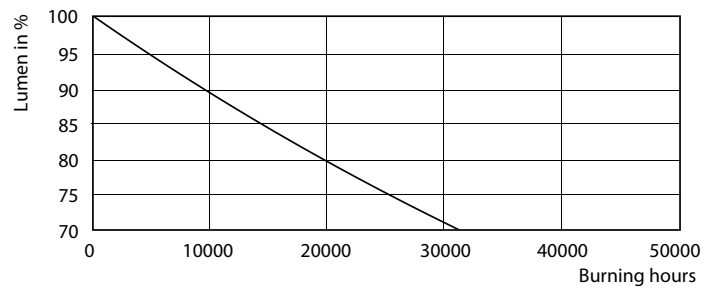

Warnings and Safety

- NOTES: The overall energy efficiency and light distribution of any installation that uses these lamps are determined by the design of the installation.

Product data

General Information		Operating and Electrical	
Cap-Base	G13 [Medium Bi-Pin Fluorescent]	Input Frequency	50 to 60 Hz
EU RoHS compliant	Yes	Power (Nom)	8 W
Nominal Lifetime (Nom)	30000 h	Starting Time (Nom)	0.5 s
Switching Cycle	200000X	Warm Up Time to 60% Light (Nom)	0.5 s
Light Technical		Power Factor (Nom)	0.9
Color Code	865 [CCT of 6500K]	Voltage (Nom)	220-240 V
Beam Angle (Nom)	240 °	Temperature	
Luminous Flux (Nom)	800 lm	T-Ambient (Max)	45 °C
Color Designation	Cool Daylight	T-Ambient (Min)	-20 °C
Correlated Color Temperature (Nom)	6500 K	T-Storage (Max)	65 °C
Luminous Efficacy (rated) (Nom)	100.00 lm/W	T-Storage (Min)	-40 °C
Color Consistency	<6	T-Case Maximum (Nom)	40 °C
Color Rendering Index (Nom)	80		
LLMF At End Of Nominal Lifetime (Nom)	70 %		

LEDtube 1500mm 20W G13 840 2200lm

LEDtube 600mm 8W G13 865 800lm

CorePro LEDtube EM/Mains T8

Photometric data

SDPO_MLEDGA_0051-Spectral Power distribution

Lifetime

LEDtube 1500mm 20W G13 840 2200lm

LEDtube 1500mm 20W G13 840 2200lm