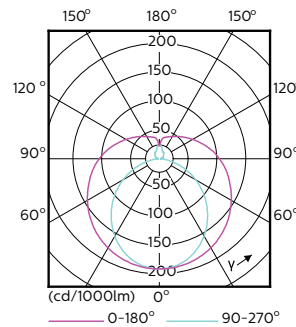

LEDtube 1500mm 20W G13 840 2200lm

LEDtube 600mm 8W G13 865 800lm