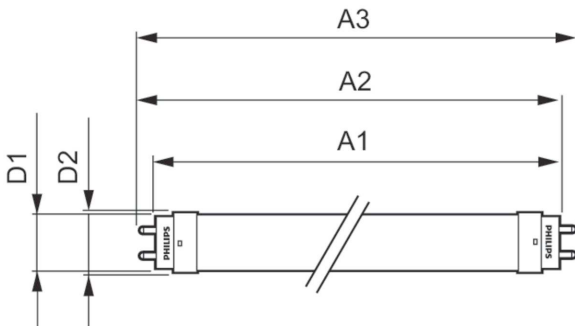

CorePro LEDtube EM/Mains T8

Controls and Dimming

Dimmable	No

Mechanical and Housing

Bulb Material	Glass
Product Length	600 mm

Approval and Application

Energy Efficiency Label (EEL)	A+
Energy Saving Product	Yes
Approval Marks	CE marking RoHS compliance KEMA Keur certificate
Energy Consumption kWh/1000 h	8 kWh

Product Data

Full product code	871869671103300
Order product name	CorePro LEDtube 600mm 8W840
EAN/UPC - Product	8718696711033
Order code	929001338602
Numerator - Quantity Per Pack	1
Numerator - Packs per outer box	10
Material Nr. (12NC)	929001338602
Net Weight (Piece)	0.120 kg

Dimensional drawing

TLED 2ft 8-18W 800lm 4000K G13 Ess-Corep

Product	D1	D2	A1	A2	A3
CorePro LEDtube 600mm 8W840	25.7 mm	28 mm	588.5 mm	595.5 mm	602.5 mm

Photometric data

LEDtube 600mm 8W G13 840 800lm