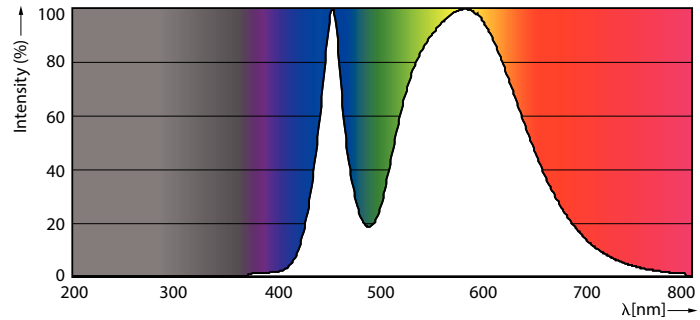

LEDtube Ecofit 16W G13 840 24D ND

LEDtube Ecofit 20W G13 840 24D ND