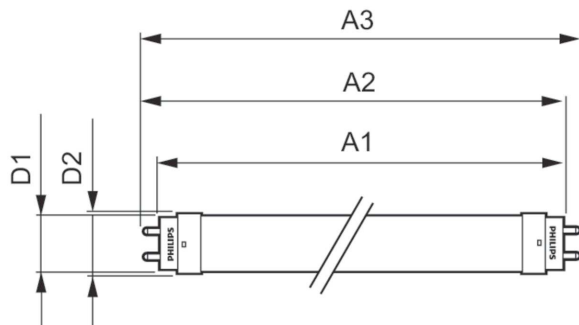

Ecofit Ledtubes T8

Approval Marks	RoHS compliance CE marking KEMA Keur certificate
Energy Consumption kWh/1000 h	20 kWh
EPREL Registration Number	491860
Product Data	
Full product code	871869969708200
Order product name	Ecofit LEDtube 1500mm 20W 840 T8 I

EAN/UPC - Product	8718699697082
Order code	929001338122
Numerator - Quantity Per Pack	1
Numerator - Packs per outer box	20
Material Nr. (12NC)	929001338122
Net Weight (Piece)	0.310 kg

Dimensional drawing

TLED 5ft 220-240V 20-57W 2000lm 4000K

Product	D1	D2	A1	A2	A3
Ecofit LEDtube 1500mm 20W 840 T8 I	25.7 mm	28 mm	1500 mm	1507.1 mm	1514.2 mm