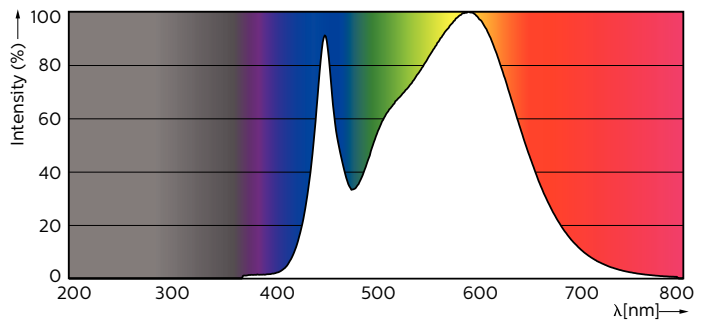

LEDtube 1500mm 20W G13 840 2200lm