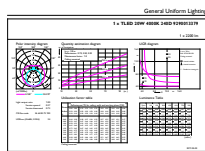

Photometric data

LEDtube 1500mm 20W G13 840 2200lm