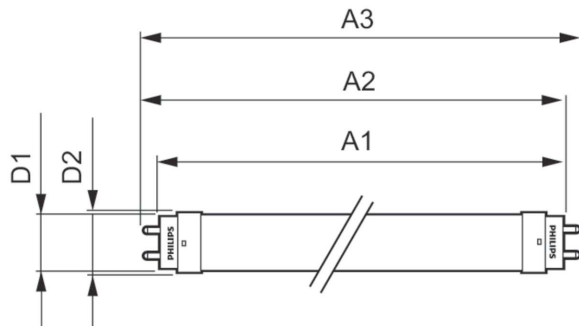

CorePro LEDtube EM/Mains T8

Controls and Dimming

Dimmable	No

Mechanical and Housing

Bulb Material	Glass
Product Length	1500 mm

Approval and Application

Energy Efficiency Label (EEL)	A+
Energy Saving Product	Yes
Approval Marks	CE marking RoHS compliance KEMA Keur certificate
Energy Consumption kWh/1000 h	20 kWh

Product Data

Full product code	871869671091300
Order product name	CorePro LEDtube 1500mm 20W 840
EAN/UPC - Product	8718696710913
Order code	929001337902
Numerator - Quantity Per Pack	1
Numerator - Packs per outer box	10
Material Nr. (12NC)	929001337902
Net Weight (Piece)	0.220 kg

Dimensional drawing

TLED 5ft 220-240V 20-57W 2200lm 4000K

Product	D1	D2	A1	A2	A3
CorePro LEDtube 1500mm 20W 840	25.7 mm	28 mm	1500 mm	1507.1 mm	1514.2 mm

Photometric data

LEDtube 1500mm 20W G13 840 2200lm