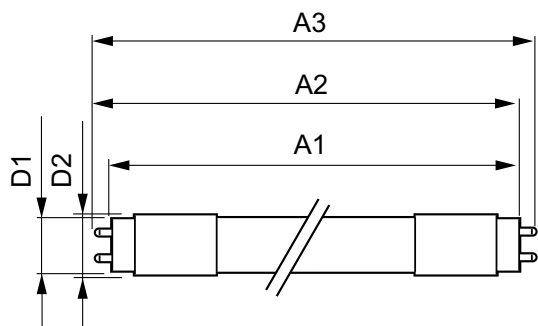

Warnings and Safety

- NOTES: The overall energy efficiency and light distribution of any installation that uses these lamps are determined by the design of the installation.

Product data

General Information		Color Consistency	
Cap-Base	G13 ROT (Rotating) [Medium Bi-Pin Fluorescent]	Color Consistency	<6
EU RoHS compliant	Yes	Color Rendering Index (Nom)	83
Nominal Lifetime (Nom)	60000 h	LLMF At End Of Nominal Lifetime (Nom)	70 %
Switching Cycle	50000X	Operating and Electrical	
Flux measurement reference	Sphere	Input Frequency	20000-75000 Hz
Light Technical		Power (Nom)	24 W
Color Code	830 [CCT of 3000K]	Lamp Current (Max)	750 mA
Beam Angle (Nom)	160 °	Lamp Current (Min)	300 mA
Luminous Flux (Nom)	3500 lm	Starting Time (Nom)	0.5 s
Color Designation	White (WH)	Warm Up Time to 60% Light (Nom)	0.5 s
Correlated Color Temperature (Nom)	3000 K	Power Factor (Nom)	0.9
Luminous Efficacy (rated) (Nom)	145.00 lm/W	Voltage (Nom)	30-80 V

MASTER LEDtube InstantFit HF T8

Temperature	
T-Ambient (Max)	45 °C
T-Ambient (Min)	-20 °C
T-Storage (Max)	65 °C
T-Storage (Min)	-40 °C
T-Case Maximum (Nom)	55 °C

Controls and Dimming	
Dimmable	No

Mechanical and Housing	
Bulb Material	Plastic
Product Length	1500 mm
Bulb Shape	Tube, double-ended

Dimensional drawing

MAS LEDtube HF 1500mm UO 25W830 T8

Product	D1	D2	A1	A2	A3
MASTER LEDtube HF 1500mm UO 24W830 T8	25.6 mm	28 mm	1498.7 mm	1505.8 mm	1512.9 mm

Photometric data

MAS LEDtube HF 1500mm UO 24W830 T8