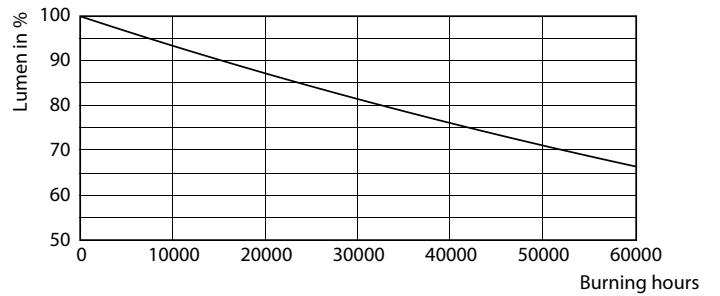

MASTER LEDtube InstantFit HF T8

Photometric data

Lifetime

LEDtube HF HO-UO 14-24W G13 830-865 T8