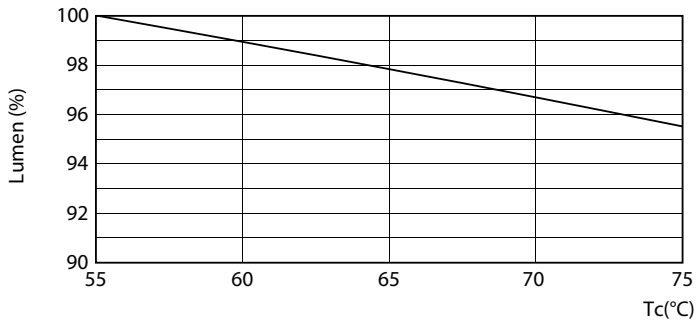

Lifetime

LEDtube HF 1500mm HO-UO 20-24W G13 830-865 T8