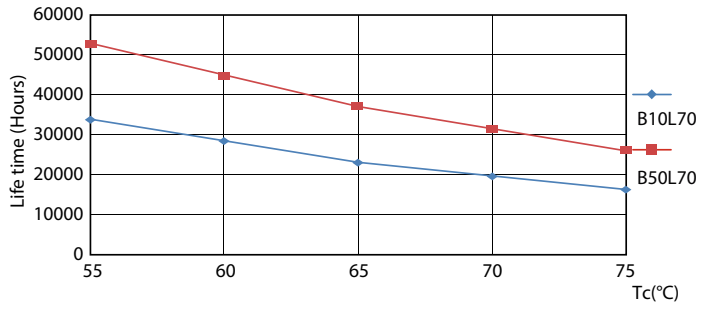

MASTER LEDtube InstantFit HF T8

Lifetime

LEDtube HF HO-UO 14-24W G13 830-865 T8