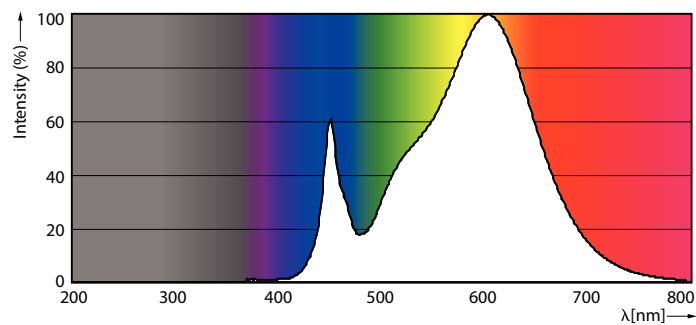

Photometric data

MAS LEDtube HF 1500mm UO 24W830 T8

MAS LEDtube HF 1500mm UO 24W865 T8