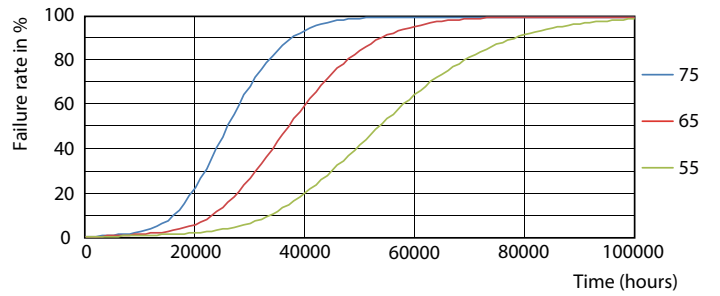

LEDtube HF 1500mm 26W G5 T5

LEDtube HF HO-UO 14-24W G13 830-865 T8