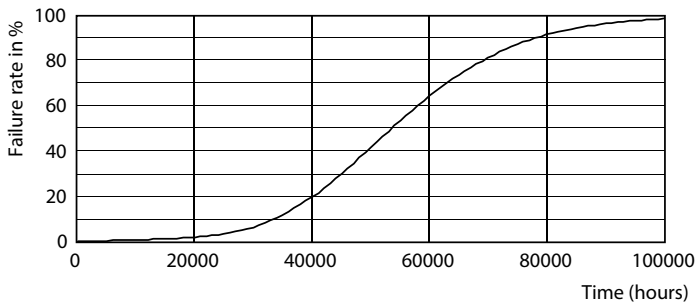

LEDtube HF 1200mm 1500mm UO T8