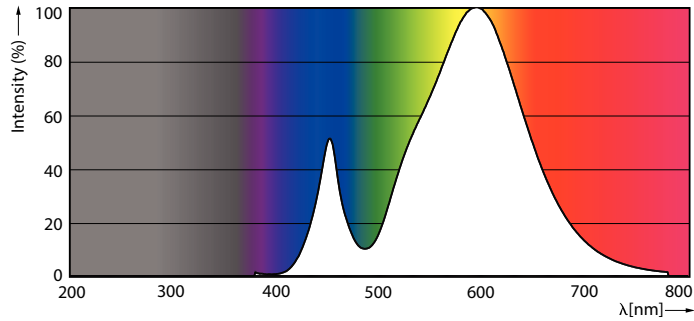

Photometric data

LEDtube HO 20W G13 730 T8 AP I G