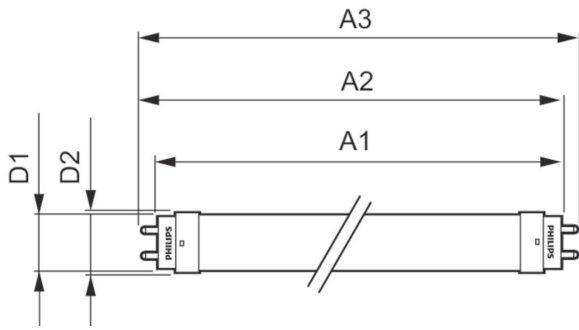

Product data

General Information	
Cap-Base	G13 [Medium Bi-Pin Fluorescent]
EU RoHS compliant	Yes
Nominal Lifetime (Nom)	15000 h
Switching Cycle	50000X
Light Technical	
Color Code	730 [CCT of 3000K]
Beam Angle (Nom)	240 °
Luminous Flux (Nom)	1900 lm
Color Designation	White (WH)
Correlated Color Temperature (Nom)	3000 K
Luminous Efficacy (rated) (Nom)	95.00 lm/W
Color Consistency	<7
Color Rendering Index (Nom)	70
LLMF At End Of Nominal Lifetime (Nom)	70 %
Operating and Electrical	
Input Frequency	50 to 60 Hz
Power (Nom)	20 W
Starting Time (Nom)	0.5 s
Warm Up Time to 60% Light (Nom)	0.5 s
Power Factor (Nom)	0.5

Voltage (Nom)	220-240 V
Temperature	
T-Ambient (Max)	45 °C
T-Ambient (Min)	-20 °C
T-Storage (Max)	65 °C
T-Storage (Min)	-40 °C
T-Case Maximum (Nom)	65 °C
Controls and Dimming	
Dimmable	No
Mechanical and Housing	
Product Length	1200 mm
Approval and Application	
Energy Efficiency Label (EEL)	A+
Energy Saving Product	Yes
Approval Marks	RoHS compliance KEMA Keur certificate
Energy Consumption kWh/1000 h	20 kWh
Product Data	
Full product code	871869668762800

Essential LEDtube

Order product name	LEDtube HO 1200mm 20W 730 T8 AP I G
EAN/UPC - Product	8718696687628
Order code	929001299808
Numerator - Quantity Per Pack	1
Numerator - Packs per outer box	10

Material Nr. (12NC)	929001299808
Net Weight (Piece)	0.215 kg

Dimensional drawing

TLED 220-240V 20-36W 3000K G13 EcoFit

Product	D1	D2	A1	A2	A3
LEDtube HO 1200mm 20W 730 T8 AP I G	25.7 mm	28 mm	1198 mm	1205 mm	1212 mm

Photometric data

LEDtube HO 20W G13 730 T8 AP I G