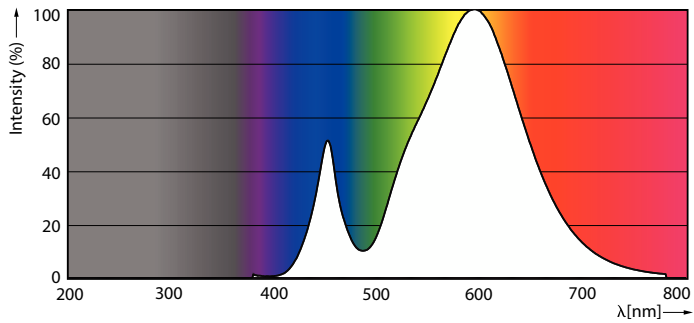

Photometric data

Spectral Power Distribution Colour - LEDtube HO 1200mm 20W 730 T8 AP I G