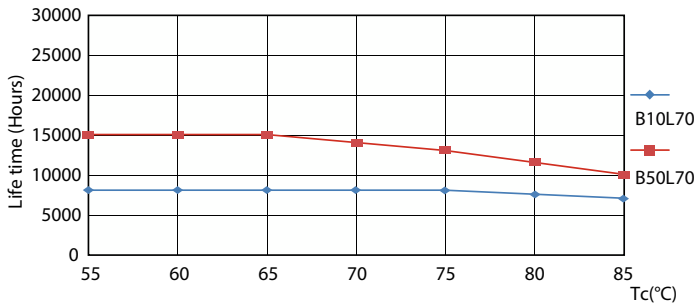

Life Expectancy Diagram - LEDtube HO 1200mm 20W 730 T8 AP I G