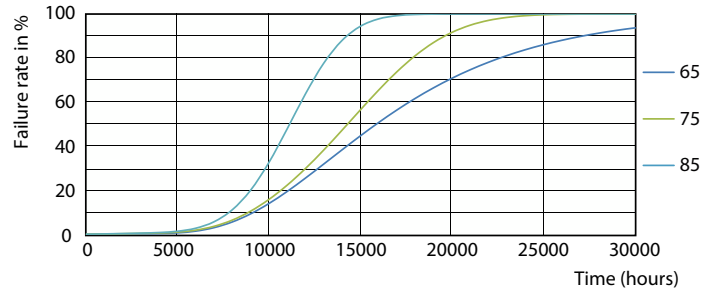

Essential LEDtube

Lifetime

Life Expectancy Diagram - LEDtube HO 1200mm 20W 730 T8 AP I G