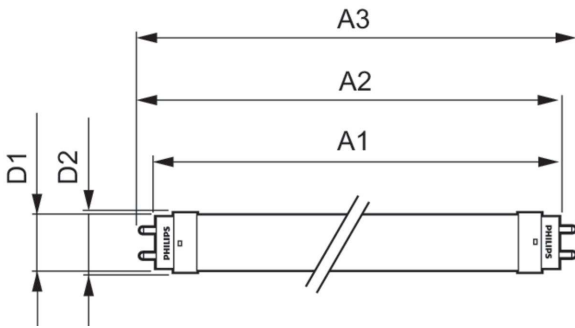

Essential LEDtube

Full product code	871869668762800
Order code	929001299808
Material Nr. (12NC)	929001299808
Numerator - Quantity Per Pack	1
EAN/UPC - Product/Case	8718696687628

Numerator - Packs per outer box	10
EAN/UPC - Case	8718696687635

Dimensional drawing

Product	D1	D2	A1	A2	A3
LEDtube HO 1200mm 20W 730 T8 AP I G	25.7 mm	28 mm	1,198 mm	1,205 mm	1,212 mm