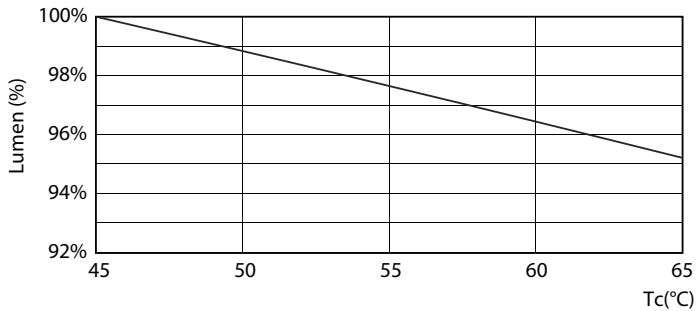

Lumen Maintenance Diagram - LEDtube HO 1200mm 20W 730 T8 AP I G