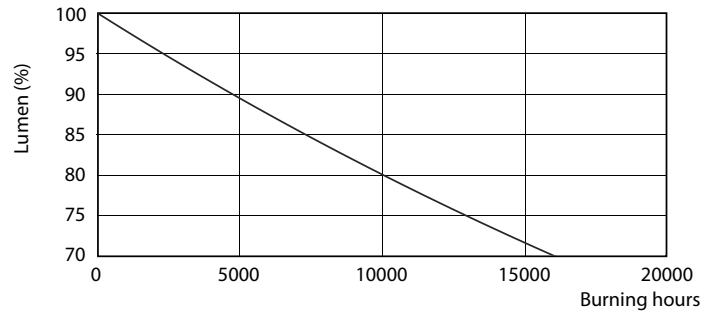

Life Expectancy Diagram - LEDtube HO 1200mm 20W 730 T8 AP I G

Lumen Maintenance Diagram - LEDtube HO 1200mm 20W 730 T8 AP I G