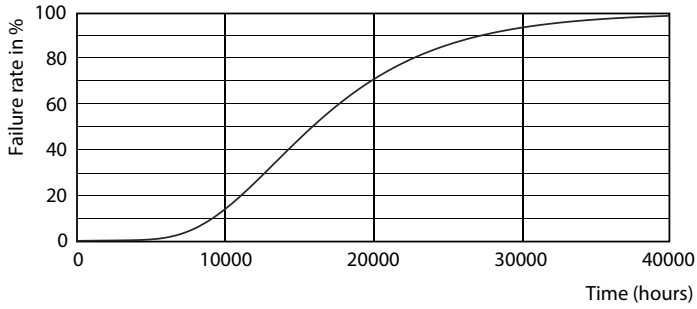

Essential LEDtube

Lifetime

Life Expectancy Diagram - LEDtube HO 1200mm 20W 730 T8 AP I G