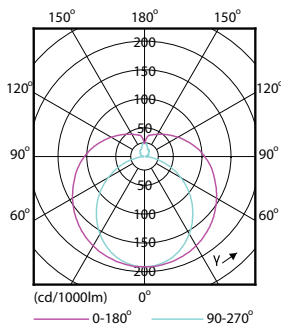

Photometric data

Light Distribution Diagram - LEDtube HO 1200mm 20W 730 T8 AP I G