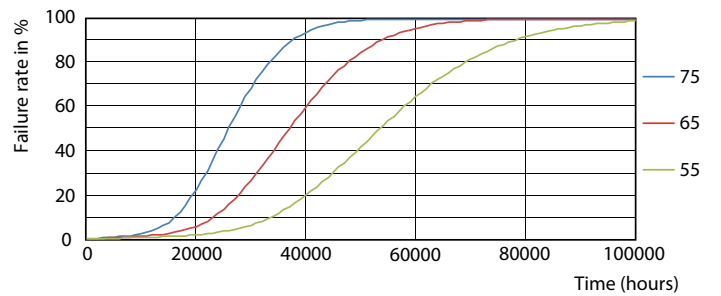

LEDtube HF 1500mm 26W G5 T5