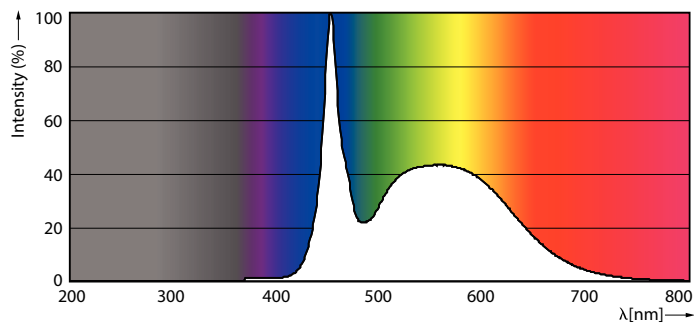

Photometric data

MAS LEDtube HF 1500mm HO 20W865 T8

MAS LEDtube HF 1500mm HO 20W865 T8