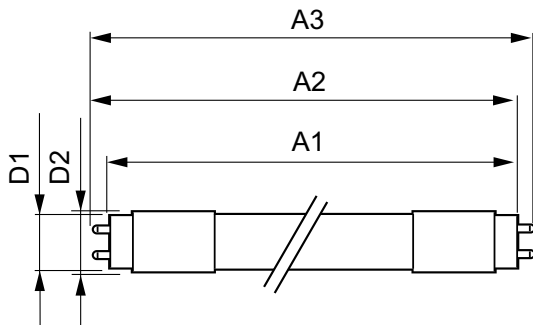

MASTER LEDtube InstantFit HF T8

T-Ambient (Min)	-20 °C
T-Storage (Max)	65 °C
T-Storage (Min)	-40 °C
T-Case Maximum (Nom)	55 °C

Controls and Dimming

Dimmable	No

Mechanical and Housing

Bulb Material	Plastic
Product Length	1500 mm

Approval and Application

Energy Efficiency Label (EEL)	A++
Energy Saving Product	Yes

Approval Marks	RoHS compliance TUV CE marking KEMA Keur certificate

Energy Consumption kWh/1000 h	24 kWh

Product Data

Full product code	871869668756700
Order product name	MASTER LEDtube HF 1500mm HO 20W865 T8
EAN/UPC - Product	8718696687567
Order code	929001284502
Numerator - Quantity Per Pack	1
Numerator - Packs per outer box	10
Material Nr. (12NC)	929001284502
Net Weight (Piece)	0.450 kg

Dimensional drawing

MAS LEDtube HF 1500mm HO 20W865 T8

Product	D1	D2	A1	A2	A3
MASTER LEDtube HF 1500mm HO 20W865 T8	25,6 mm	28 mm	1498,7 mm	1505,8 mm	1512,9 mm