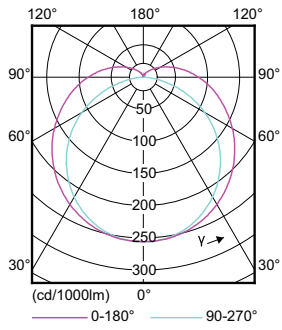

T5

Photometric data

LEDtube 1100mm 24W G5 835 3300lm