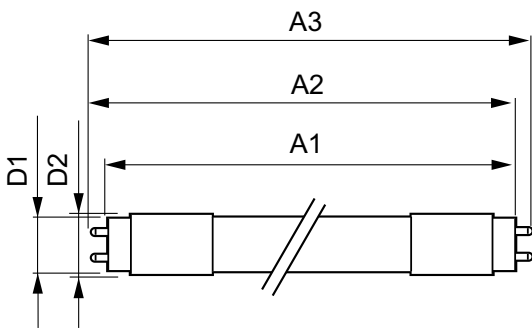

T5

Approval and Application

Energy Efficiency Label (EEL)	Not applicable
Energy Saving Product	Yes
Approval Marks	UL certificate RoHS compliance DLC compliance
Energy Consumption kWh/1000 h	- kWh
Energy Certifications	DLC Standard

Product Data

Order product name	24T5HO/46-835/IF33/P/DIM 10/1

EAN/UPC - Product	046677467135
Order code	929001283804
Numerator - Quantity Per Pack	1
Numerator - Packs per outer box	10
Material Nr. (12NC)	929001283804
Net Weight (Piece)	0.170 kg

Dimensional drawing

TLED 120V 24-54W 3600lm 3500K G5

Product	D1	D2	A1	A2	A3
24T5HO/46-835/ IF33/P/DIM 10/1	15.2 mm	17.8 mm	1147.8 mm	1154.9 mm	1162 mm