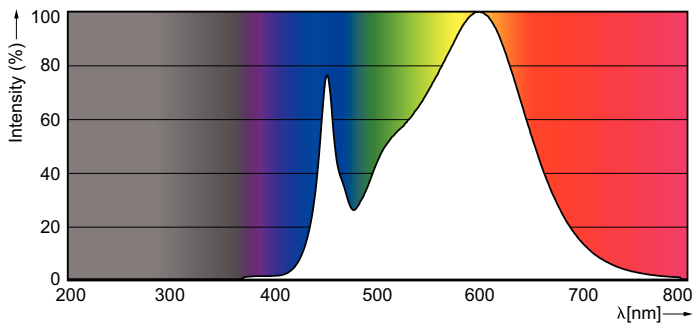

Photometric data

LEDtube 1100mm 24W G5 835 3300lm

LEDtube 1100mm 24W G5 835 3300lm