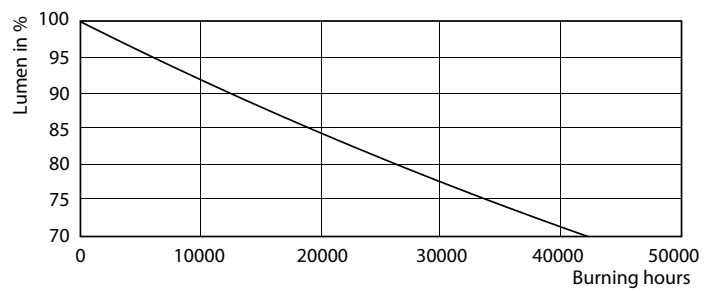

LEDtube PLC 100mm 9W G24D-3 830 950lm