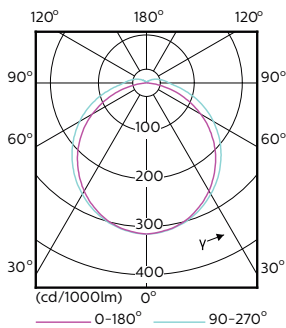

LEDtube PLC 100mm 9W G24D-3 865 1000lm

LEDtube PLC 100mm 9W G24D-3 865 1000lm