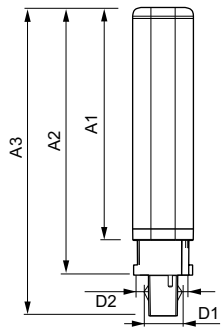

Product data

General information		Warm Up Time to 60% Light (Nom)	
Cap-Base	G24D-3 [G24d-3]		0.5 s
EU RoHS compliant	Yes	Power Factor (Nom)	0.9
Nominal Lifetime (Nom)	30000 h	Voltage (Nom)	220-240 V
Switching Cycle	50000	Temperature	
Light technical		T-Ambient (Max)	35 °C
Color Code	865 [CCT of 6500K]	T-Ambient (Min)	-20 °C
Beam Angle (Nom)	120 °	T-Storage (Max)	65 °C
Luminous Flux (Nom)	1000 lm	T-Storage (Min)	-40 °C
Color Designation	Cool Daylight	T-Case Maximum (Nom)	75 °C
Correlated Color Temperature (Nom)	6500 K	Controls and dimming	
Luminous Efficacy (rated) (Nom)	117.00 lm/W	Dimmable	No
Color Consistency	<6	Mechanical and housing	
Color Rendering Index (Nom)	83	Product Length	200 mm
LLMF At End Of Nominal Lifetime (Nom)	70 %	Bulb Shape	Tube, single-ended
Operating and electrical		Approval and application	
Input Frequency	50 to 60 Hz	Energy Saving Product	Yes
Power (Nom)	8.5 W	Approval Marks	TUV CE marking RoHS compliance KEMA Keur certificate
Lamp Current (Max)	43 mA		
Lamp Current (Min)	33 mA		
Starting Time (Nom)	0.5 s		

CorePro LED PLC 2P

Energy Consumption kWh/1000 h	11 kWh
Product data	
Full product code	871869666995200
Order product name	LED PLC 8.5W 865 2P G24d-3
EAN/UPC - Product	8718696669952
Order code	929001280108

Numerator - Quantity Per Pack	1
Numerator - Packs per outer box	10
Material Nr. (12NC)	929001280108
Net Weight (Piece)	0.090 kg

Dimensional drawing

LED PLC 8.5W 865 2P G24d-3

Product	D1	D2	A1	A2	A3
LED PLC 8.5W 865 2P G24d-3	24.3 mm	28.4 mm	128.8 mm	148 mm	170.6 mm