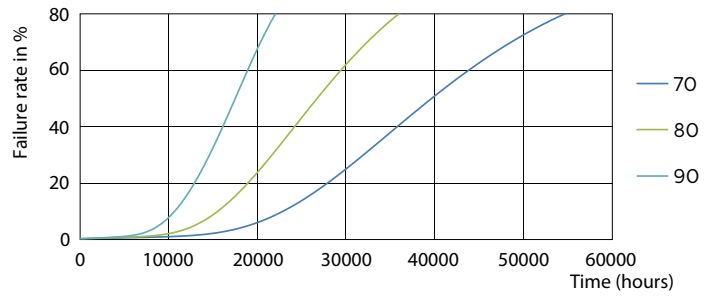

CorePro LED PLC 2P

Lifetime