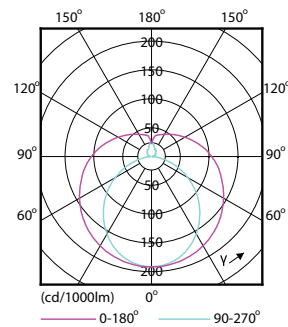

LEDtube HO 20W G13 730 T8 AP I G

LEDtube HO 10W G13 765 T8 AP I G