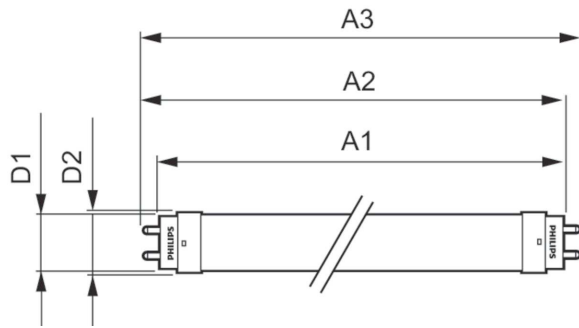

### Product data

General information	
Cap-Base	G13 [ Medium Bi-Pin Fluorescent]
EU RoHS compliant	Yes
Nominal Lifetime (Nom)	15000 h
Switching Cycle	50000
Light technical	
Color Code	765 [ CCT of 6500K]
Beam Angle (Nom)	240 °
Luminous Flux (Nom)	1050 lm
Color Designation	Cool Daylight
Correlated Color Temperature (Nom)	6500 K
Luminous Efficacy (rated) (Nom)	105.00 lm/W
Color Consistency	<7
Color Rendering Index (Nom)	70
LLMF At End Of Nominal Lifetime (Nom)	70 %
Operating and electrical	
Input Frequency	50 to 60 Hz
Power (Nom)	10 W
Starting Time (Nom)	0.5 s
Warm Up Time to 60% Light (Nom)	0.5 s
Power Factor (Nom)	0.5

Voltage (Nom)	220-240 V
Temperature	
T-Ambient (Max)	45 °C
T-Ambient (Min)	-20 °C
T-Storage (Max)	65 °C
T-Storage (Min)	-40 °C
T-Case Maximum (Nom)	65 °C
Controls and dimming	
Dimmable	No
Mechanical and housing	
Product Length	600 mm
Bulb Shape	Tube, double-ended
Approval and application	
Energy Saving Product	Yes
Approval Marks	RoHS compliance KEMA Keur certificate
Energy Consumption kWh/1000 h	10 kWh
Product data	
Full product code	871869667440600

# Essential LEDtube

Order product name	LEDtube HO 600mm 10W 765 T8 AP I G
EAN/UPC - Product	8718696674406
Order code	929001277508
Numerator - Quantity Per Pack	1
Numerator - Packs per outer box	10

Material Nr. (12NC)	929001277508
Net Weight (Piece)	0.120 kg

## Dimensional drawing

LEDtube HO 600mm 10W 765 T8 AP I G

Product	D1	D2	A1	A2	A3
LEDtube HO 600mm 10W 765 T8 AP I G	25.7 mm	28 mm	588.5 mm	595.5 mm	602.5 mm