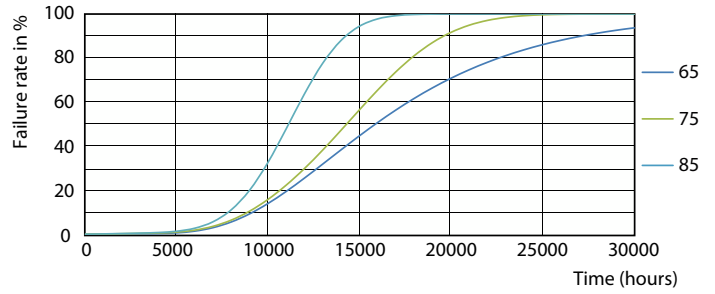

Essential LEDtube

Lifetime

Life Expectancy Diagram - LEDtube HO 600mm 10W 765 T8 AP I G