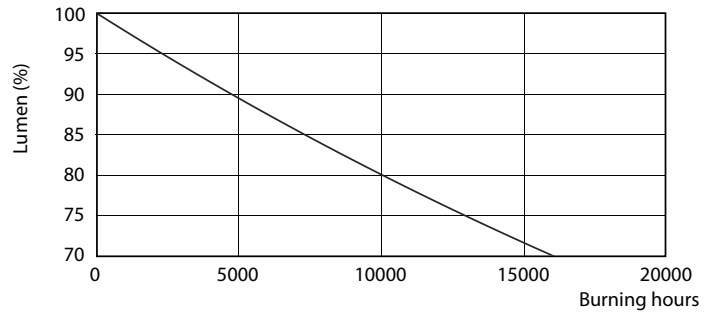

Life Expectancy Diagram - LEDtube HO 600mm 10W 765 T8 AP I G

Lumen Maintenance Diagram - LEDtube HO 600mm 10W 765 T8 AP I G