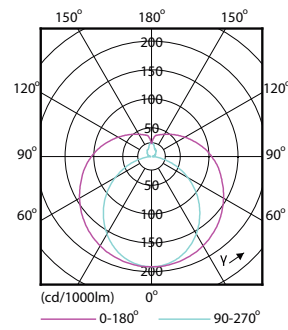

Product data

General Information		Temperature	
Cap-Base	G13 [Medium Bi-Pin Fluorescent]	Warm-up time to 60% light	0.5 s
Nominal lifetime	15,000 hour(s)	Power Factor (Fraction)	0.5
Switching Cycle	50,000	Voltage (Nom)	220-240 V
Lighting Technology	LED	Temperature	
EU RoHS compliant	Yes	Ambient temperature range	-20 °C to 45 °C
Light Technical		T-Case Maximum (Nom)	65 °C
Color Code	765 [CCT of 6500K]	Controls and Dimming	
Beam Angle (Nom)	240 degree(s)	Dimmable	No
Luminous Flux	1,050 lm	Mechanical and Housing	
Color Designation	Cool Daylight	Product Length	600 mm
Correlated Color Temperature (Nom)	6500 K	Bulb Shape	T8
Luminous Efficacy (rated) (Nom)	105.00 lm/W	Approval and Application	
Color Consistency	<7	Energy Saving Product	Yes
Color rendering index (CRI)	70	Approval Marks	RoHS compliance KEMA Keur certificate
LLMF At End Of Nominal Lifetime (Nom)	70 %	Energy Consumption kWh/1000 h	10 kWh
Operating and Electrical		Product Data	
Line Frequency	50 to 60 Hz	Order product name	LEDtube HO 600mm 10W 765 T8 AP I G
Input Frequency	50 to 60 Hz	Full product name	LEDtube HO 600mm 10W 765 T8 AP I G
Power Consumption	10 W		
Starting Time (Nom)	0.5 s		

Dimensional drawing

Product	D1	D2	A1	A2	A3
LEDtube HO 600mm 10W 765 T8 AP I G	25.7 mm	28 mm	588.5 mm	595.5 mm	602.5 mm

Photometric data

Spectral Power Distribution Colour - LEDtube HO 600mm 10W 765 T8 AP I G

Light Distribution Diagram - LEDtube HO 600mm 10W 765 T8 AP I G

General uniform lighting - LEDtube HO 600mm 10W 765 T8 AP I G

Essential LEDtube

Lifetime

Life Expectancy Diagram - LEDtube HO 600mm 10W 765 T8 AP I G