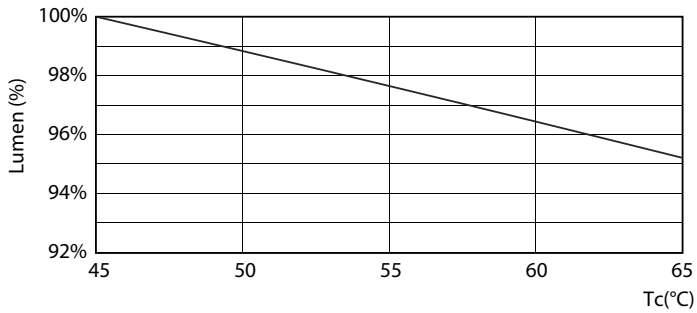

Product data

General Information		Temperature	
Cap-Base	G13 [Medium Bi-Pin Fluorescent]	Warm-up time to 60% light	0.5 s
Nominal lifetime	15,000 hour(s)	Power Factor (Fraction)	0.5
Switching Cycle	50,000	Voltage (Nom)	220-240 V
Lighting Technology	LED	Temperature	
EU RoHS compliant	Yes	Ambient temperature range	-20 °C to 45 °C
Light Technical		T-Case Maximum (Nom)	65 °C
Color Code	765 [CCT of 6500K]	Controls and Dimming	
Beam Angle (Nom)	240 degree(s)	Dimmable	No
Luminous Flux	1,050 lm	Mechanical and Housing	
Color Designation	Cool Daylight	Product Length	600 mm
Correlated Color Temperature (Nom)	6500 K	Bulb Shape	T8
Luminous Efficacy (rated) (Nom)	105.00 lm/W	Approval and Application	
Color Consistency	<7	Energy Saving Product	Yes
Color rendering index (CRI)	70	Approval Marks	RoHS compliance KEMA Keur certificate
LLMF At End Of Nominal Lifetime (Nom)	70 %	Energy Consumption kWh/1000 h	10 kWh
Operating and Electrical		Product Data	
Line Frequency	50 to 60 Hz	Order product name	LEDtube HO 600mm 10W 765 T8 AP I G
Input Frequency	50 to 60 Hz	Full product name	LEDtube HO 600mm 10W 765 T8 AP I G
Power Consumption	10 W		
Starting Time (Nom)	0.5 s		

Dimensional drawing

Product	D1	D2	A1	A2	A3
LEDtube HO 600mm 10W 765 T8 AP I G	25.7 mm	28 mm	588.5 mm	595.5 mm	602.5 mm

Photometric data

Spectral Power Distribution Colour - LEDtube HO 600mm 10W 765 T8 AP I G

Light Distribution Diagram - LEDtube HO 600mm 10W 765 T8 AP I G

General uniform lighting - LEDtube HO 600mm 10W 765 T8 AP I G

Essential LEDtube

Lifetime

Life Expectancy Diagram - LEDtube HO 600mm 10W 765 T8 AP I G

Life Expectancy Diagram - LEDtube HO 600mm 10W 765 T8 AP I G

Life Expectancy Diagram - LEDtube HO 600mm 10W 765 T8 AP I G

Lumen Maintenance Diagram - LEDtube HO 600mm 10W 765 T8 AP I G

Lumen Maintenance Diagram - LEDtube HO 600mm 10W 765 T8 AP I G