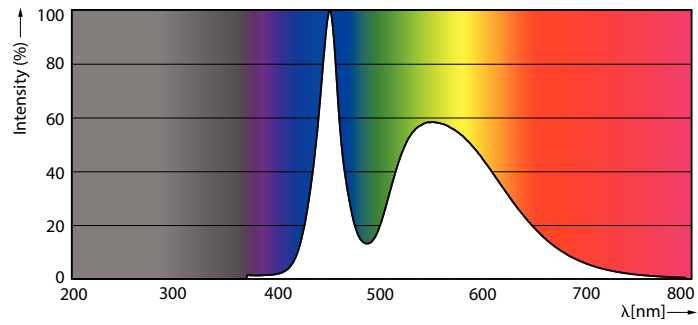

Product data

General Information		Temperature	
Cap-Base	G13 [Medium Bi-Pin Fluorescent]	Warm-up time to 60% light	0.5 s
Nominal lifetime	15,000 hour(s)	Power Factor (Fraction)	0.5
Switching Cycle	50,000	Voltage (Nom)	220-240 V
Lighting Technology	LED	Temperature	
EU RoHS compliant	Yes	Ambient temperature range	-20 °C to 45 °C
Light Technical		T-Case Maximum (Nom)	65 °C
Color Code	765 [CCT of 6500K]	Controls and Dimming	
Beam Angle (Nom)	240 degree(s)	Dimmable	No
Luminous Flux	1,050 lm	Mechanical and Housing	
Color Designation	Cool Daylight	Product Length	600 mm
Correlated Color Temperature (Nom)	6500 K	Bulb Shape	T8
Luminous Efficacy (rated) (Nom)	105.00 lm/W	Approval and Application	
Color Consistency	<7	Energy Saving Product	Yes
Color rendering index (CRI)	70	Approval Marks	RoHS compliance KEMA Keur certificate
LLMF At End Of Nominal Lifetime (Nom)	70 %	Energy Consumption kWh/1000 h	10 kWh
Operating and Electrical		Product Data	
Line Frequency	50 to 60 Hz	Order product name	LEDtube HO 600mm 10W 765 T8 AP I G
Input Frequency	50 to 60 Hz	Full product name	LEDtube HO 600mm 10W 765 T8 AP I G
Power Consumption	10 W		
Starting Time (Nom)	0.5 s		

Dimensional drawing

Product	D1	D2	A1	A2	A3
LEDtube HO 600mm 10W 765 T8 AP I G	25.7 mm	28 mm	588.5 mm	595.5 mm	602.5 mm

Photometric data

Spectral Power Distribution Colour - LEDtube HO 600mm 10W 765 T8 AP I G