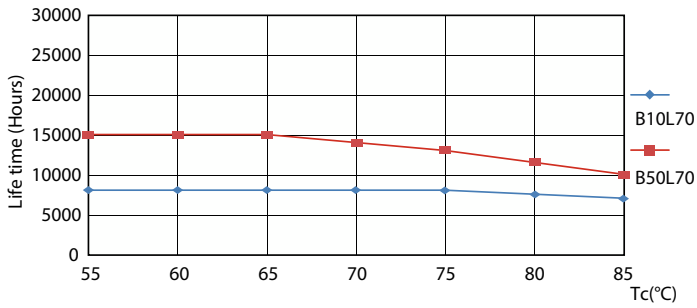

Product data

General Information		Temperature	
Cap-Base	G13 [Medium Bi-Pin Fluorescent]	Warm-up time to 60% light	0.5 s
Nominal lifetime	15,000 hour(s)	Power Factor (Fraction)	0.5
Switching Cycle	50,000	Voltage (Nom)	220-240 V
Lighting Technology	LED	Temperature	
EU RoHS compliant	Yes	Ambient temperature range	-20 °C to 45 °C
Light Technical		T-Case Maximum (Nom)	65 °C
Color Code	765 [CCT of 6500K]	Controls and Dimming	
Beam Angle (Nom)	240 degree(s)	Dimmable	No
Luminous Flux	1,050 lm	Mechanical and Housing	
Color Designation	Cool Daylight	Product Length	600 mm
Correlated Color Temperature (Nom)	6500 K	Bulb Shape	T8
Luminous Efficacy (rated) (Nom)	105.00 lm/W	Approval and Application	
Color Consistency	<7	Energy Saving Product	Yes
Color rendering index (CRI)	70	Approval Marks	RoHS compliance KEMA Keur certificate
LLMF At End Of Nominal Lifetime (Nom)	70 %	Energy Consumption kWh/1000 h	10 kWh
Operating and Electrical		Product Data	
Line Frequency	50 to 60 Hz	Order product name	LEDtube HO 600mm 10W 765 T8 AP I G
Input Frequency	50 to 60 Hz	Full product name	LEDtube HO 600mm 10W 765 T8 AP I G
Power Consumption	10 W		
Starting Time (Nom)	0.5 s		

Dimensional drawing

Product	D1	D2	A1	A2	A3
LEDtube HO 600mm 10W 765 T8 AP I G	25.7 mm	28 mm	588.5 mm	595.5 mm	602.5 mm

Photometric data

Spectral Power Distribution Colour - LEDtube HO 600mm 10W 765 T8 AP I G

Light Distribution Diagram - LEDtube HO 600mm 10W 765 T8 AP I G

General uniform lighting - LEDtube HO 600mm 10W 765 T8 AP I G

Essential LEDtube

Lifetime

Life Expectancy Diagram - LEDtube HO 600mm 10W 765 T8 AP I G

Life Expectancy Diagram - LEDtube HO 600mm 10W 765 T8 AP I G

Life Expectancy Diagram - LEDtube HO 600mm 10W 765 T8 AP I G

Lumen Maintenance Diagram - LEDtube HO 600mm 10W 765 T8 AP I G

Lumen Maintenance Diagram - LEDtube HO 600mm 10W 765 T8 AP I G