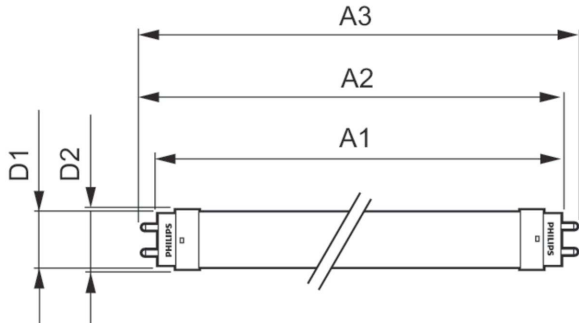

### Product data

General Information		Power Factor (Nom)		0.5
Cap-Base	G13 [ Medium Bi-Pin Fluorescent]	Voltage (Nom)	220-240 V	
EU RoHS compliant	Yes	<b>Temperature</b>		
Nominal Lifetime (Nom)	15000 h	T-Ambient (Max)	45 °C	
Switching Cycle	50000X	T-Ambient (Min)	-20 °C	
<b>Light Technical</b>		T-Storage (Max)	65 °C	
Color Code	765 [ CCT of 6500K]	T-Storage (Min)	-40 °C	
Beam Angle (Nom)	240 °	T-Case Maximum (Nom)	60 °C	
Luminous Flux (Nom)	2100 lm	<b>Controls and Dimming</b>		
Color Designation	Cool Daylight	Dimmable	No	
Correlated Color Temperature (Nom)	6500 K	<b>Mechanical and Housing</b>		
Luminous Efficacy (rated) (Nom)	105.00 lm/W	Product Length	1200 mm	
Color Consistency	<7	Bulb Shape	Tube, double-ended	
Color Rendering Index (Nom)	70	<b>Approval and Application</b>		
LLMF At End Of Nominal Lifetime (Nom)	70 %	Energy Saving Product	Yes	
<b>Operating and Electrical</b>		Approval Marks	RoHS compliance KEMA Keur certificate	
Input Frequency	50 to 60 Hz	Energy Consumption kWh/1000 h	20 kWh	
Power (Nom)	20 W			
Starting Time (Nom)	0.5 s			
Warm Up Time to 60% Light (Nom)	0.5 s			

# Ecofit Ledtubes T8

Product Data	
Full product code	871869970087400
Order product name	Ecofit LEDtube HO 1200mm 20W 765 T8 RCA
EAN/UPC - Product	8718699700874
Order code	929001277367
Numerator - Quantity Per Pack	1

## Dimensional drawing

TLED Ecofit APR HO 1200mm 4ft T8 220-240

Product	D1	D2	A1	A2	A3
Ecofit LEDtube HO 1200mm 20W 765 T8 RCA	25.7 mm	28 mm	1198 mm	1205 mm	1212 mm