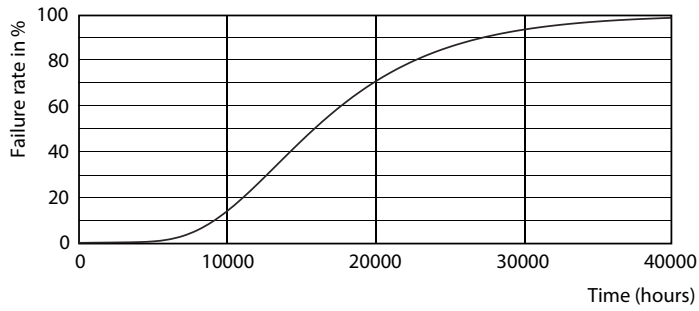

Ecofit Ledtubes T8

Lifetime

LEDtube HO 20W G13 730 T8 AP I G