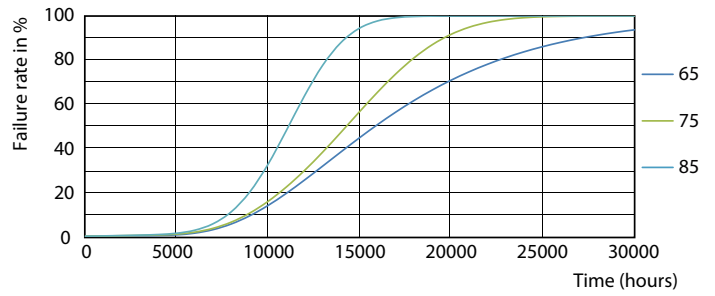

Ecofit Ledtubes T8

Lifetime

LEDtube HO 20W G13 730 T8 AP I G