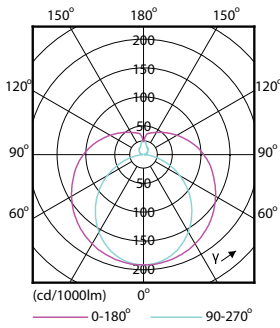

LEDtube HO 20W G13 730 T8 AP I G

General Lighting Information

LEDtube HO 20W G13 765 T8 AP I G