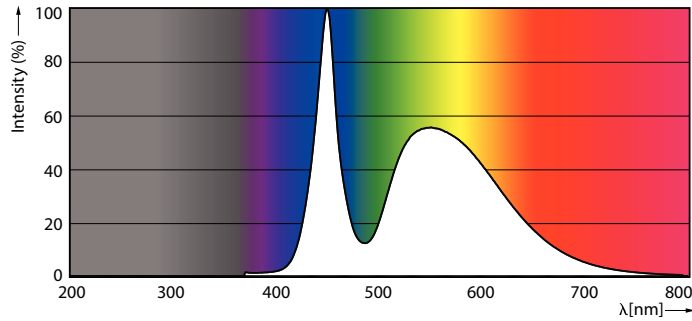

Photometric data

LEDtube HO 20W G13 765 T8 AP I G