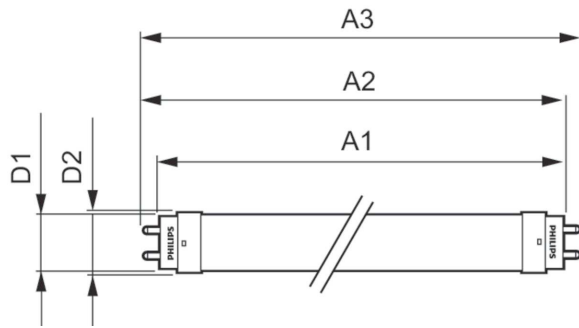

Product data

General Information	
Cap-Base	G13 [Medium Bi-Pin Fluorescent]
EU RoHS compliant	Yes
Nominal Lifetime (Nom)	15000 h
Switching Cycle	50000X
Light Technical	
Color Code	765 [CCT of 6500K]
Beam Angle (Nom)	240 °
Luminous Flux (Nom)	2100 lm
Color Designation	Cool Daylight
Correlated Color Temperature (Nom)	6500 K
Luminous Efficacy (rated) (Nom)	105.00 lm/W
Color Consistency	<7
Color Rendering Index (Nom)	70
LLMF At End Of Nominal Lifetime (Nom)	70 %
Operating and Electrical	
Input Frequency	50 to 60 Hz
Power (Nom)	20 W
Starting Time (Nom)	0.5 s
Warm Up Time to 60% Light (Nom)	0.5 s
Power Factor (Nom)	0.5

Voltage (Nom)	220-240 V
Temperature	
T-Ambient (Max)	45 °C
T-Ambient (Min)	-20 °C
T-Storage (Max)	65 °C
T-Storage (Min)	-40 °C
T-Case Maximum (Nom)	65 °C
Controls and Dimming	
Dimmable	No
Mechanical and Housing	
Product Length	1200 mm
Approval and Application	
Energy Efficiency Label (EEL)	A+
Energy Saving Product	Yes
Approval Marks	RoHS compliance KEMA Keur certificate
Energy Consumption kWh/1000 h	20 kWh
Product Data	
Full product code	871869667436900

Essential LEDtube

Order product name	LEDtube HO 1200mm 20W 765 T8 AP I G
EAN/UPC - Product	8718696674369
Order code	929001277308
Numerator - Quantity Per Pack	1
Numerator - Packs per outer box	10

Material Nr. (12NC)	929001277308
Net Weight (Piece)	0.215 kg

Dimensional drawing

TLED Ecofit APR HO 1200mm 4ft T8 220-240

Product	D1	D2	A1	A2	A3
LEDtube HO 1200mm 20W 765 T8 AP I G	25.7 mm	28 mm	1198 mm	1205 mm	1212 mm

Photometric data

LEDtube HO 20W G13 765 T8 AP I G