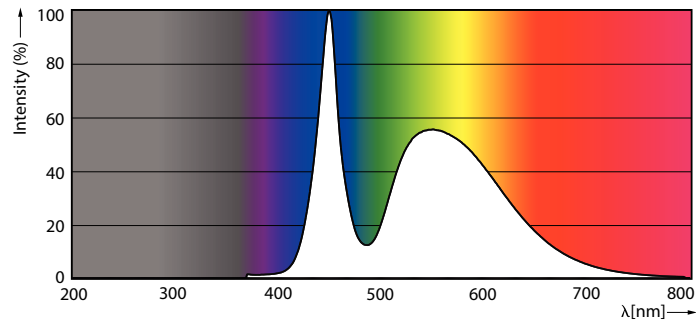

Photometric data

LEDtube HO 20W G13 765 T8 AP I G