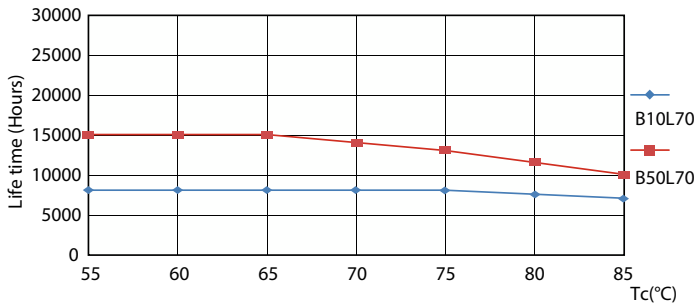

Life Expectancy Diagram - LEDtube HO 1200mm 20W 740 T8 AP I G