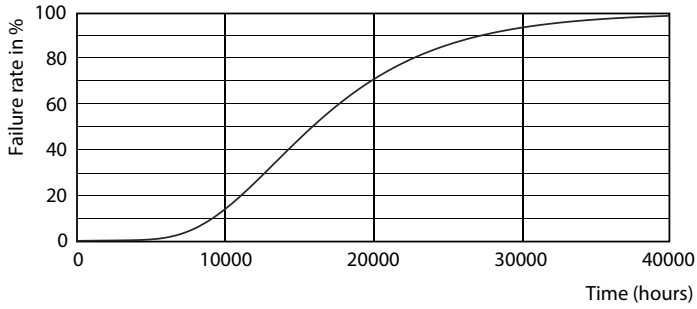

Essential LEDtube

Lifetime

Life Expectancy Diagram - LEDtube HO 1200mm 20W 740 T8 AP I G