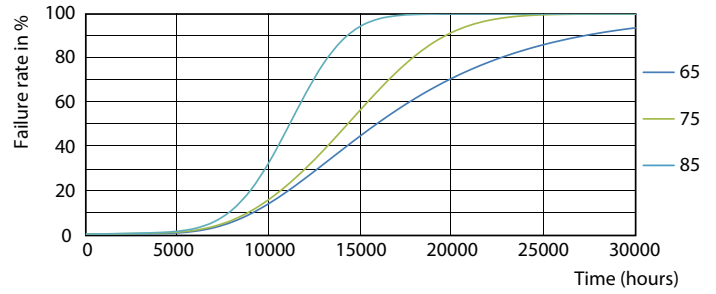

Essential LEDtube

Lifetime

Life Expectancy Diagram - LEDtube HO 1200mm 20W 740 T8 AP I G