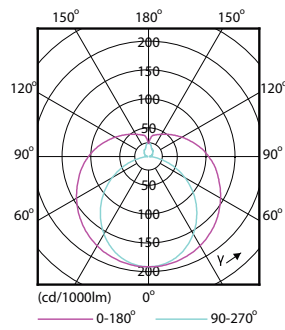

### Product data

General Information		Warm-up time to 60% light	
Cap-Base	G13 [Medium Bi-Pin Fluorescent]		0.5 s
Nominal lifetime	15,000 hour(s)	Power Factor (Fraction)	0.5
Switching Cycle	50,000	Voltage (Nom)	220-240 V
Lighting Technology	LED	<b>Temperature</b>	
EU RoHS compliant	Yes	Ambient temperature range	-20 °C to 45 °C
<b>Light Technical</b>		T-Case Maximum (Nom)	65 °C
Color Code	740 [CCT of 4000K]	<b>Controls and Dimming</b>	
Beam Angle (Nom)	240 degree(s)	Dimmable	No
Luminous Flux	2,100 lm	<b>Mechanical and Housing</b>	
Color Designation	Cool White (CW)	Product Length	1,200 mm
Correlated Color Temperature (Nom)	4000 K	Bulb Shape	T8
Luminous Efficacy (rated) (Nom)	105.00 lm/W	<b>Approval and Application</b>	
Color Consistency	<7	Energy Saving Product	Yes
Color rendering index (CRI)	70	Approval Marks	RoHS compliance KEMA Keur certificate
LLMF At End Of Nominal Lifetime (Nom)	70 %	Energy Consumption kWh/1000 h	20 kWh
<b>Operating and Electrical</b>		<b>Product Data</b>	
Line Frequency	50 to 60 Hz	Order product name	LEDtube HO 1200mm 20W 740 T8 AP I G
Input Frequency	50 to 60 Hz	Full product name	LEDtube HO 1200mm 20W 740 T8 AP I G
Power Consumption	20 W		
Starting Time (Nom)	0.5 s		

## Dimensional drawing

Product	D1	D2	A1	A2	A3
LEDtube HO 1200mm 20W 740 T8 AP I G	25.7 mm	28 mm	1,198 mm	1,205 mm	1,212 mm

## Photometric data

Spectral Power Distribution Colour - LEDtube HO 1200mm 20W 740 T8 AP I G

Light Distribution Diagram - LEDtube HO 1200mm 20W 740 T8 AP I G

General Uniform Lighting

General uniform lighting - LEDtube HO 1200mm 20W 740 T8 AP I G