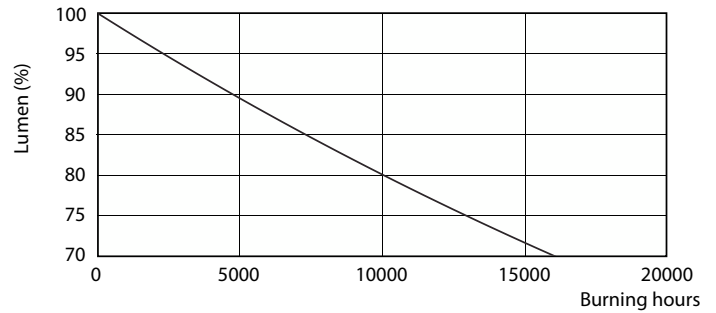

Life Expectancy Diagram - LEDtube HO 1200mm 20W 740 T8 AP I G

Lumen Maintenance Diagram - LEDtube HO 1200mm 20W 740 T8 AP I G