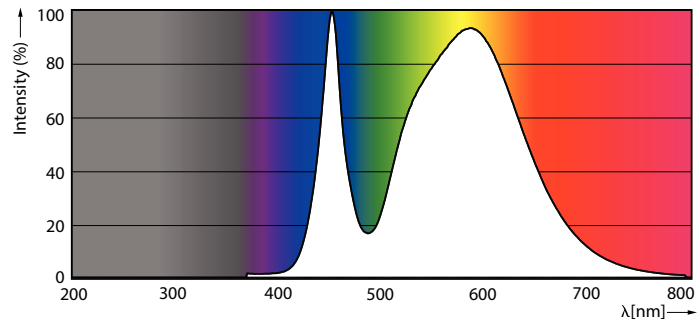

Essential LEDtube

Full product code	871869667434500
Order code	929001277208
Material Nr. (12NC)	929001277208
Numerator - Quantity Per Pack	1
EAN/UPC - Product/Case	8718696674345

Numerator - Packs per outer box	10
EAN/UPC - Case	8718696674352

Dimensional drawing

Product	D1	D2	A1	A2	A3
LEDtube HO 1200mm 20W 740 T8 AP I G	25.7 mm	28 mm	1,198 mm	1,205 mm	1,212 mm

Photometric data

Spectral Power Distribution Colour - LEDtube HO 1200mm 20W 740 T8 AP I G