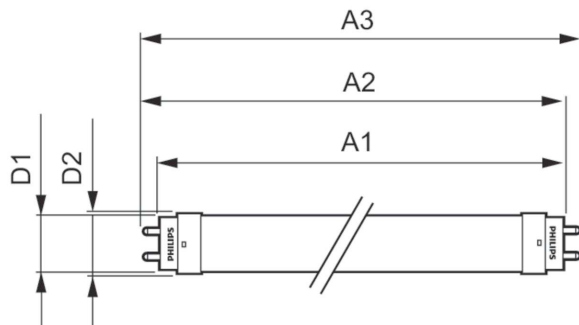

Product data

General Information		Starting Time (Nom)	
Cap-Base	G13 [Medium Bi-Pin Fluorescent]		0.5 s
EU RoHS compliant	Yes	Warm Up Time to 60% Light (Nom)	0.5 s
Nominal Lifetime (Nom)	15000 h	Power Factor (Nom)	0.5
Switching Cycle	50000X	Voltage (Nom)	220-240 V
Technical Type	8-18W		
Light Technical		Temperature	
Color Code	865 [CCT of 6500K]	T-Ambient (Max)	45 °C
Beam Angle (Nom)	240 °	T-Ambient (Min)	-20 °C
Luminous Flux (Nom)	800 lm	T-Storage (Max)	65 °C
Color Designation	Cool Daylight	T-Storage (Min)	-40 °C
Correlated Color Temperature (Nom)	6500 K	T-Case Maximum (Nom)	55 °C
Luminous Efficacy (rated) (Nom)	100.00 lm/W		
Color Consistency	<6	Controls and Dimming	
Color Rendering Index (Nom)	80	Dimmable	No
LLMF At End Of Nominal Lifetime (Nom)	70 %		
Operating and Electrical		Mechanical and Housing	
Input Frequency	50 to 60 Hz	Product Length	600 mm
Power (Nom)	8 W	Bulb Shape	Tube, single-ended
Lamp Current (Nom)	70 mA		
		Approval and Application	
		Energy Saving Product	Yes

Ecofit Ledtubes T8

Approval Marks	RoHS compliance CE marking KEMA Keur certificate
Energy Consumption kWh/1000 h	8 kWh
Product Data	
Full product code	871951425784900
Order product name	Ecofit LEDtube 600mm 8W 865 T8 I RCA
EAN/UPC - Product	8719514257849

Order code	929001276337
Numerator - Quantity Per Pack	1
Numerator - Packs per outer box	20
Material Nr. (12NC)	929001276337
Net Weight (Piece)	0.120 kg

Dimensional drawing

TLED Ecofit EU 600mm 8W 800lm 6500K

Product	D1	D2	A1	A2	A3
Ecofit LEDtube 600mm 8W 865 T8 I RCA	25.7 mm	28 mm	588.5 mm	595.5 mm	602.5 mm

Photometric data

LEDtube Ecofit 16W G13 840 24D ND

LEDtube Ecofit 8W G13 865 24D ND

LEDtube Ecofit 16W G13 865 24D ND