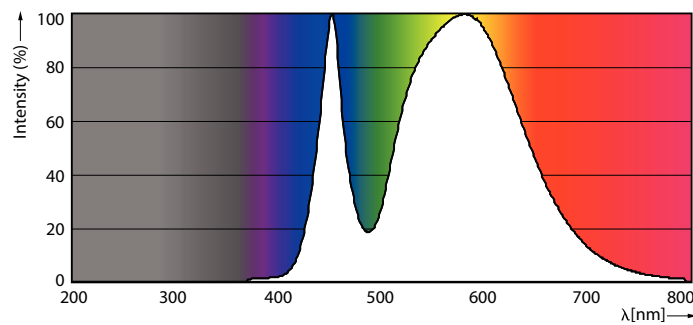

Product data

General Information		Lamp Current (Nom)	
Cap-Base	G13 [Medium Bi-Pin Fluorescent]	Lamp Current (Nom)	70 mA
Nominal lifetime	15,000 hour(s)	Starting Time (Nom)	0.5 s
Switching Cycle	50,000	Warm-up time to 60% light	0.5 s
Lighting Technology	LED	Power Factor (Fraction)	0.5
EU RoHS compliant	Yes	Voltage (Nom)	220-240 V
Light Technical		Temperature	
Color Code	840 [CCT of 4000K]	Ambient temperature range	-20 °C to 45 °C
Beam Angle (Nom)	240 degree(s)	T-Case Maximum (Nom)	55 °C
Luminous Flux	800 lumen	Controls and Dimming	
Color Designation	Cool White (CW)	Dimmable	No
Correlated Color Temperature (Nom)	4000 K	Mechanical and Housing	
Luminous Efficacy (rated) (Nom)	100.00 lm/W	Product Length	600 mm
Color Consistency	<6	Bulb Shape	Tube, double-ended
Color rendering index (CRI)	80	Approval and Application	
LLMF At End Of Nominal Lifetime (Nom)	70 %	Energy Saving Product	Yes
Operating and Electrical		Approval Marks	RoHS compliance CE marking KEMA Keur certificate
Line Frequency	50 to 60 Hz		
Input Frequency	50 to 60 Hz		
Power Consumption	8 W		

Photometric data

Light Distribution Diagram - Ecofit LEDtube 600mm 8W 840 T8 I RCA

General uniform lighting - Ecofit LEDtube 600mm 8W 840 T8 I RCA

Spectral Power Distribution Colour - Ecofit LEDtube 600mm 8W 840 T8 I RCA