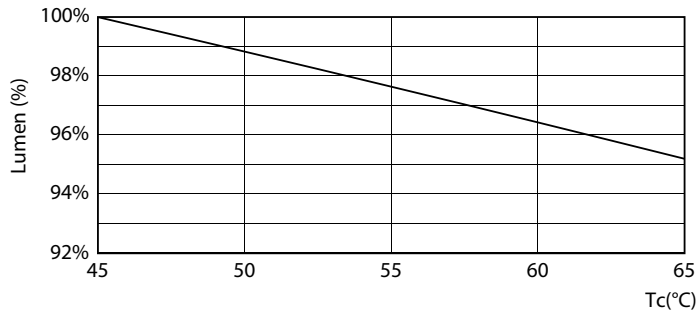

Ecofit Ledtubes T8

Lifetime

Lumen Maintenance Diagram - Ecofit LEDtube 600mm 8W 840 T8 I RCA