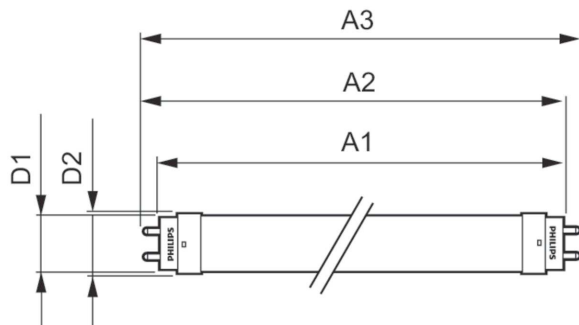

Product data

General Information		Starting Time (Nom)	
Cap-Base	G13 [Medium Bi-Pin Fluorescent]		0.5 s
EU RoHS compliant	Yes	Warm Up Time to 60% Light (Nom)	0.5 s
Nominal Lifetime (Nom)	15000 h	Power Factor (Nom)	0.5
Switching Cycle	50000X	Voltage (Nom)	220-240 V
Technical Type	8-18W		
Light Technical		Temperature	
Color Code	840 [CCT of 4000K]	T-Ambient (Max)	45 °C
Beam Angle (Nom)	240 °	T-Ambient (Min)	-20 °C
Luminous Flux (Nom)	800 lm	T-Storage (Max)	65 °C
Color Designation	Cool White (CW)	T-Storage (Min)	-40 °C
Correlated Color Temperature (Nom)	4000 K	T-Case Maximum (Nom)	55 °C
Luminous Efficacy (rated) (Nom)	100.00 lm/W		
Color Consistency	<6	Controls and Dimming	
Color Rendering Index (Nom)	80	Dimmable	No
LLMF At End Of Nominal Lifetime (Nom)	70 %		
Operating and Electrical		Mechanical and Housing	
Input Frequency	50 to 60 Hz	Product Length	600 mm
Power (Nom)	8 W	Bulb Shape	Tube, single-ended
Lamp Current (Nom)	70 mA		
		Approval and Application	
		Energy Saving Product	Yes

Ecofit Ledtubes T8

Approval Marks	RoHS compliance CE marking KEMA Keur certificate
Energy Consumption kWh/1000 h	8 kWh
Product Data	
Full product code	871951425782500
Order product name	Ecofit LEDtube 600mm 8W 840 T8 I RCA
EAN/UPC - Product	8719514257825

Order code	929001276237
Numerator - Quantity Per Pack	1
Numerator - Packs per outer box	20
Material Nr. (12NC)	929001276237
Net Weight (Piece)	0.120 kg

Dimensional drawing

Product	D1	D2	A1	A2	A3
Ecofit LEDtube 600mm 8W 840 T8 I RCA	25.7 mm	28 mm	588.5 mm	595.5 mm	602.5 mm