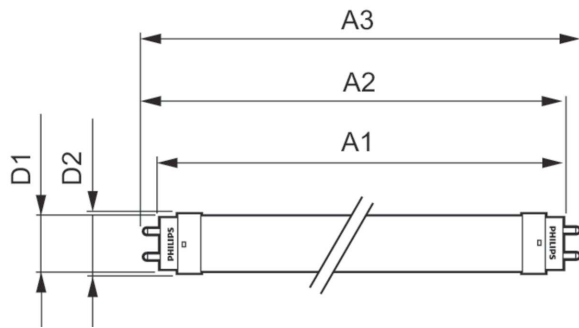

Product data

General Information		Lamp Current (Nom)	
Cap-Base	G13 [Medium Bi-Pin Fluorescent]	Lamp Current (Nom)	70 mA
Nominal lifetime	15,000 hour(s)	Starting Time (Nom)	0.5 s
Switching Cycle	50,000	Warm-up time to 60% light	0.5 s
Lighting Technology	LED	Power Factor (Fraction)	0.5
EU RoHS compliant	Yes	Voltage (Nom)	220-240 V
Light Technical		Temperature	
Color Code	840 [CCT of 4000K]	Ambient temperature range	-20 °C to 45 °C
Beam Angle (Nom)	240 degree(s)	T-Case Maximum (Nom)	55 °C
Luminous Flux	800 lumen	Controls and Dimming	
Color Designation	Cool White (CW)	Dimmable	No
Correlated Color Temperature (Nom)	4000 K	Mechanical and Housing	
Luminous Efficacy (rated) (Nom)	100.00 lm/W	Product Length	600 mm
Color Consistency	<6	Bulb Shape	Tube, double-ended
Color rendering index (CRI)	80	Approval and Application	
LLMF At End Of Nominal Lifetime (Nom)	70 %	Energy Saving Product	Yes
Operating and Electrical		Approval Marks	RoHS compliance CE marking KEMA Keur certificate
Line Frequency	50 to 60 Hz		
Input Frequency	50 to 60 Hz		
Power Consumption	8 W		

Ecofit Ledtubes T8

Energy Consumption kWh/1000 h	8 kWh
Product Data	
Full product code	871951425782500
Order product name	Ecofit LEDtube 600mm 8W 840 T8 I RCA
Order code	929001276237
Numerator - Quantity Per Pack	1

Numerator - Packs per outer box	20
Material Nr. (12NC)	929001276237
Full product name	Ecofit LEDtube 600mm 8W 840 T8 I RCA
EAN/UPC - Case	8719514257832

Dimensional drawing

Product	D1	D2	A1	A2	A3
Ecofit LEDtube 600mm 8W 840 T8 I RCA	25.7 mm	28 mm	588.5 mm	595.5 mm	602.5 mm

Photometric data

Light Distribution Diagram - Ecofit LEDtube 600mm 8W 840 T8 I RCA

General uniform lighting - Ecofit LEDtube 600mm 8W 840 T8 I RCA

Spectral Power Distribution Colour - Ecofit LEDtube 600mm 8W 840 T8 I RCA