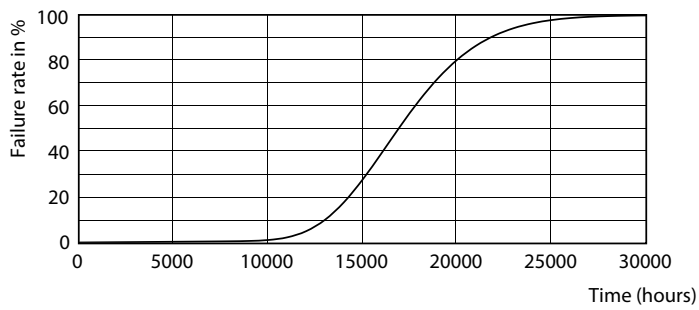

Life Expectancy Diagram - Ecofit LEDtube 600mm 8W 840 T8 I RCA