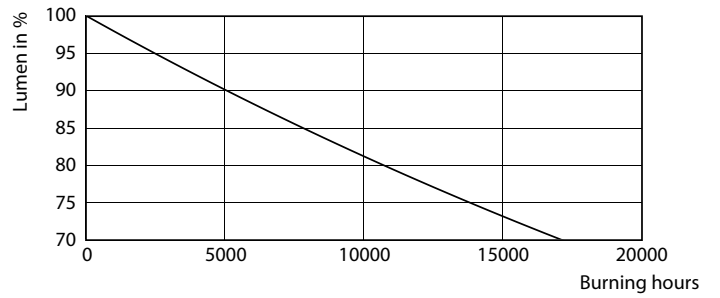

Product data

General Information		Starting Time (Nom)	
Cap-Base	G13 [Medium Bi-Pin Fluorescent]		0.5 s
EU RoHS compliant	Yes	Warm Up Time to 60% Light (Nom)	0.5 s
Nominal Lifetime (Nom)	15000 h	Power Factor (Nom)	0.5
Switching Cycle	50000X	Voltage (Nom)	220-240 V
Technical Type	8-18W		
Light Technical		Temperature	
Color Code	840 [CCT of 4000K]	T-Ambient (Max)	45 °C
Beam Angle (Nom)	240 °	T-Ambient (Min)	-20 °C
Luminous Flux (Nom)	800 lm	T-Storage (Max)	65 °C
Color Designation	Cool White (CW)	T-Storage (Min)	-40 °C
Correlated Color Temperature (Nom)	4000 K	T-Case Maximum (Nom)	55 °C
Luminous Efficacy (rated) (Nom)	100.00 lm/W		
Color Consistency	<6	Controls and Dimming	
Color Rendering Index (Nom)	80	Dimmable	No
LLMF At End Of Nominal Lifetime (Nom)	70 %		
Operating and Electrical		Mechanical and Housing	
Input Frequency	50 to 60 Hz	Product Length	600 mm
Power (Nom)	8 W	Bulb Shape	Tube, single-ended
Lamp Current (Nom)	70 mA		
		Approval and Application	
		Energy Saving Product	Yes

TLED Ecofit EU 600mm 8W 800lm 4000K

Photometric data

LEDtube Ecofit 16W G13 840 24D ND

LEDtube Ecofit 8W G13 840 24D ND

LEDtube Ecofit 16W G13 840 24D ND

Ecofit Ledtubes T8

Lifetime

LEDtube Ecofit 16W G13 840 24D ND