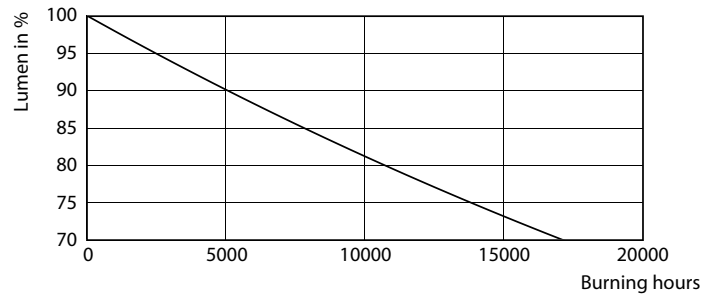

Ecofit Ledtubes T8

Lifetime

Lumen Maintenance Diagram - Ecofit LEDtube 600mm 8W 840 T8 I RCA