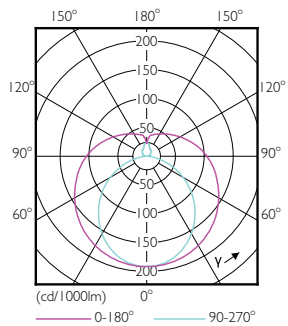

Product data

General Information		Lamp Current (Nom)	
Cap-Base	G13 [Medium Bi-Pin Fluorescent]	Lamp Current (Nom)	70 mA
Nominal lifetime	15,000 hour(s)	Starting Time (Nom)	0.5 s
Switching Cycle	50,000	Warm-up time to 60% light	0.5 s
Lighting Technology	LED	Power Factor (Fraction)	0.5
EU RoHS compliant	Yes	Voltage (Nom)	220-240 V
Light Technical		Temperature	
Color Code	840 [CCT of 4000K]	Ambient temperature range	-20 °C to 45 °C
Beam Angle (Nom)	240 degree(s)	T-Case Maximum (Nom)	55 °C
Luminous Flux	800 lumen	Controls and Dimming	
Color Designation	Cool White (CW)	Dimmable	No
Correlated Color Temperature (Nom)	4000 K	Mechanical and Housing	
Luminous Efficacy (rated) (Nom)	100.00 lm/W	Product Length	600 mm
Color Consistency	<6	Bulb Shape	Tube, double-ended
Color rendering index (CRI)	80	Approval and Application	
LLMF At End Of Nominal Lifetime (Nom)	70 %	Energy Saving Product	Yes
Operating and Electrical		Approval Marks	RoHS compliance CE marking KEMA Keur certificate
Line Frequency	50 to 60 Hz		
Input Frequency	50 to 60 Hz		
Power Consumption	8 W		

Photometric data

Light Distribution Diagram - Ecofit LEDtube 600mm 8W 840 T8 I RCA

General uniform lighting - Ecofit LEDtube 600mm 8W 840 T8 I RCA

Spectral Power Distribution Colour - Ecofit LEDtube 600mm 8W 840 T8 I RCA