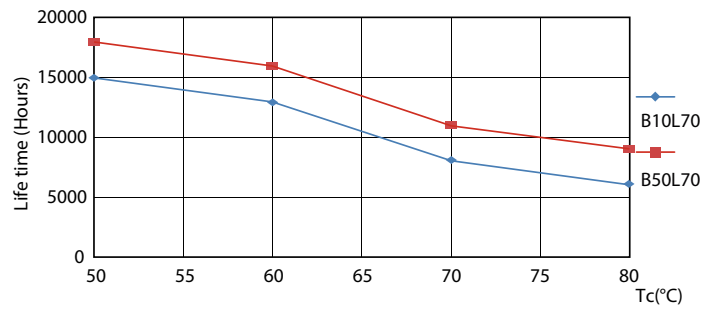

Lumen Maintenance Diagram - Ecofit LEDtube 600mm 8W 840 T8 I RCA

Life Expectancy Diagram - Ecofit LEDtube 600mm 8W 840 T8 I RCA