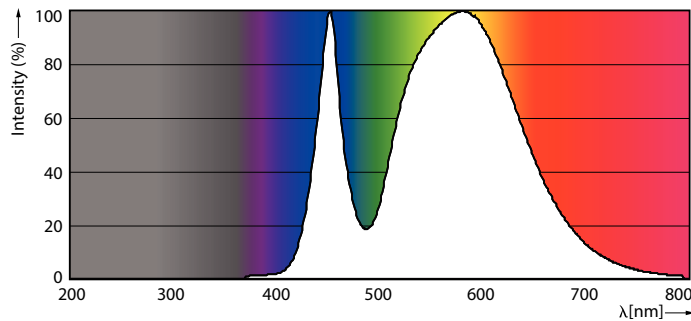

LEDtube Ecofit 16W G13 840 24D ND