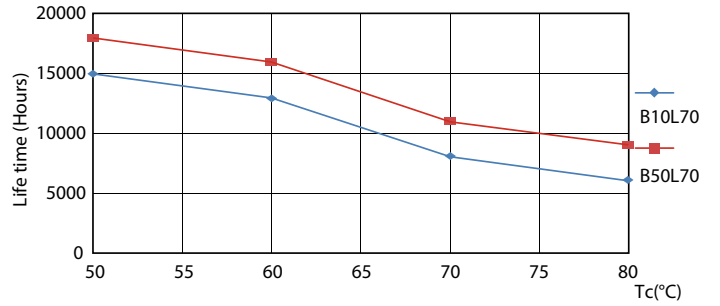

LEDtube Ecofit 16W G13 840 24D ND

LEDtube Ecofit 16W G13 840 24D ND