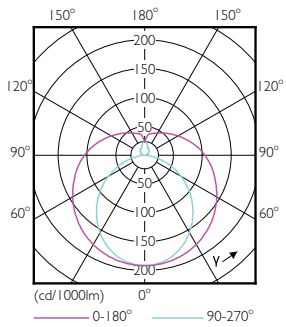

Product data

General Information		Warm Up Time to 60% Light (Nom)	
Cap-Base	G13 [Medium Bi-Pin Fluorescent]		0.5 s
EU RoHS compliant	Yes	Power Factor (Nom)	0.5
Nominal Lifetime (Nom)	15000 h	Voltage (Nom)	220-240 V
Switching Cycle	50000X	Temperature	
Flux measurement reference	Sphere	T-Ambient (Max)	45 °C
Light Technical		T-Ambient (Min)	-20 °C
Color Code	840 [CCT of 4000K]	T-Storage (Max)	65 °C
Beam Angle (Nom)	240 °	T-Storage (Min)	-40 °C
Luminous Flux (Nom)	1600 lm	T-Case Maximum (Nom)	55 °C
Color Designation	Cool White (CW)	Controls and Dimming	
Correlated Color Temperature (Nom)	4000 K	Dimmable	No
Luminous Efficacy (rated) (Nom)	100.00 lm/W	Mechanical and Housing	
Color Consistency	<6	Bulb Material	Glass
Color Rendering Index (Nom)	80	Product Length	1200 mm
LLMF At End Of Nominal Lifetime (Nom)	70 %	Bulb Shape	Tube, double-ended
Operating and Electrical		Approval and Application	
Input Frequency	50 to 60 Hz	Energy Efficiency Class	F
Power (Nom)	16 W	Energy Saving Product	Yes
Starting Time (Nom)	0.5 s		

Product	D1	D2	A1	A2	A3
Ecofit LEDtube 1200mm 16W 840 T8 I	25.7 mm	28 mm	1198 mm	1205 mm	1212 mm

TLED Ecofit EU 1200mm 16W 1600lm 4000K

Photometric data

LEDtube Ecofit 16W G13 840 24D ND

LEDtube Ecofit 16W G13 840 24D ND