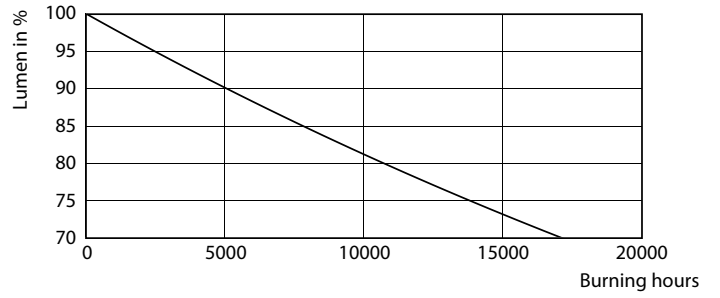

Ecofit Ledtubes T8

Lifetime

LEDtube Ecofit 16W G13 840 24D ND