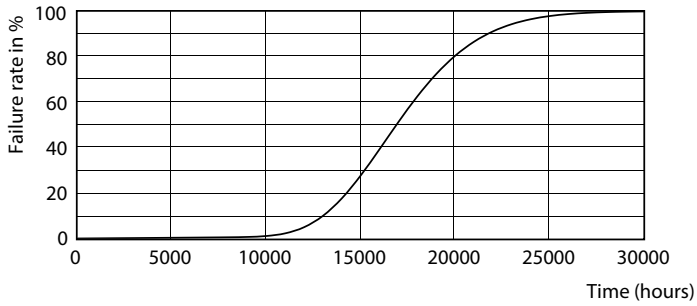

LEDtube Ecofit 16W G13 840 24D ND