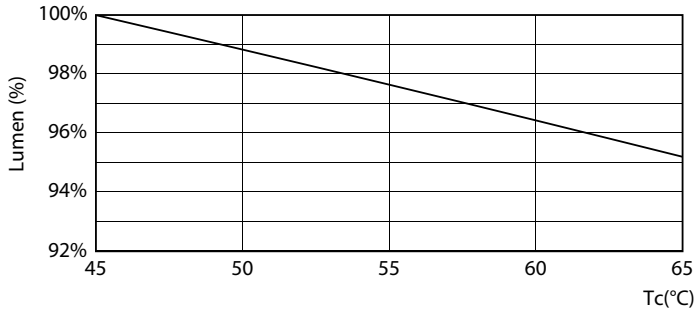

Ecofit Ledtubes T8

Lifetime

LEDtube Ecofit 16W G13 840 24D ND