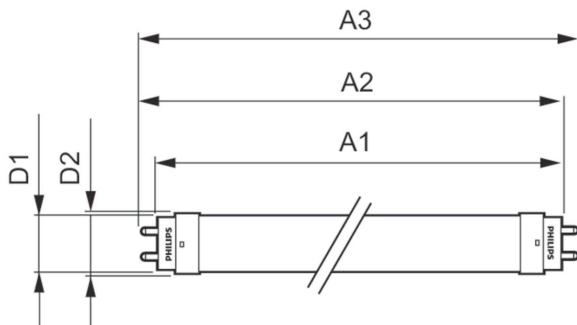

Product data

General Information		Warm Up Time to 60% Light (Nom)	
Cap-Base	G13 [Medium Bi-Pin Fluorescent]		0.5 s
EU RoHS compliant	Yes	Power Factor (Nom)	0.5
Nominal Lifetime (Nom)	15000 h	Voltage (Nom)	220-240 V
Switching Cycle	50000X	Temperature	
Flux measurement reference	Sphere	T-Ambient (Max)	45 °C
Light Technical		T-Ambient (Min)	-20 °C
Color Code	840 [CCT of 4000K]	T-Storage (Max)	65 °C
Beam Angle (Nom)	240 °	T-Storage (Min)	-40 °C
Luminous Flux (Nom)	1600 lm	T-Case Maximum (Nom)	55 °C
Color Designation	Cool White (CW)	Controls and Dimming	
Correlated Color Temperature (Nom)	4000 K	Dimmable	No
Luminous Efficacy (rated) (Nom)	100.00 lm/W	Mechanical and Housing	
Color Consistency	<6	Bulb Material	Glass
Color Rendering Index (Nom)	80	Product Length	1200 mm
LLMF At End Of Nominal Lifetime (Nom)	70 %	Bulb Shape	Tube, double-ended
Operating and Electrical		Approval and Application	
Input Frequency	50 to 60 Hz	Energy Efficiency Class	F
Power (Nom)	16 W	Energy Saving Product	Yes
Starting Time (Nom)	0.5 s		

Ecofit Ledtubes T8

Approval Marks	RoHS compliance CE marking KEMA Keur certificate
Energy Consumption kWh/1000 h	16 kWh
EPREL Registration Number	491852
Product Data	
Full product code	871869969700600
Order product name	Ecofit LEDtube 1200mm 16W 840 T8 I

Product	D1	D2	A1	A2	A3
Ecofit LEDtube 1200mm 16W 840 T8 I	25.7 mm	28 mm	1198 mm	1205 mm	1212 mm

TLED Ecofit EU 1200mm 16W 1600lm 4000K

Photometric data

LEDtube Ecofit 16W G13 840 24D ND

LEDtube Ecofit 16W G13 840 24D ND