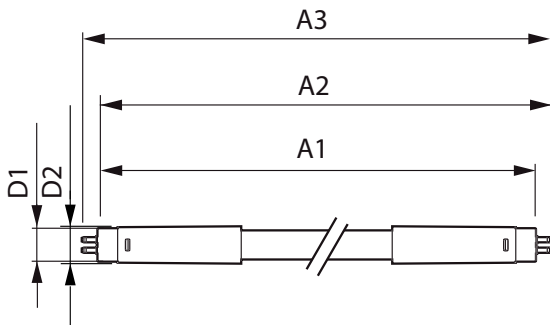

## Essential LED tubes T5 Mains

Bulb Shape	Tube, double-ended
<b>Approval and application</b>	
Energy Saving Product	Yes
Approval Marks	CE marking RoHS compliance KEMA Keur certificate
Energy Consumption kWh/1000 h	- kWh
<b>Product data</b>	
Full product code	871869666754500
Order product name	CorePro LEDtube 1150mm 16W865 G5 I MX

### Dimensional drawing

Product	D1	D2	A1	A2	A3
CorePro LEDtube 1200mm 16W865 G5 I MX	15.8 mm	19 mm	1149 mm	1156.1 mm	1163.2 mm

CorePro LEDtube 1200mm 16W865 G5 I MX