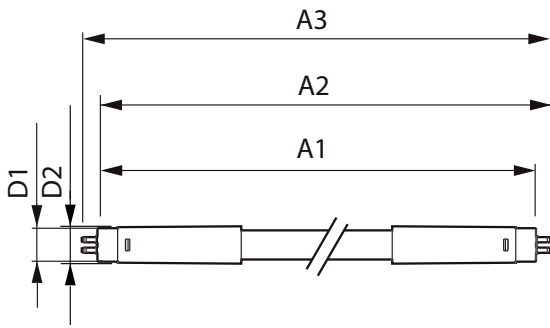

Product data

General information	
Cap-Base	G5 [G5]
EU RoHS compliant	Yes
Nominal Lifetime (Nom)	30000 h
Switching Cycle	50000
Light technical	
Color Code	840 [CCT of 4000K]
Beam Angle (Nom)	200 °
Luminous Flux (Nom)	1850 lm
Color Designation	Cool White (CW)
Correlated Color Temperature (Nom)	4000 K
Luminous Efficacy (rated) (Nom)	115.00 lm/W
Color Consistency	<6
Color Rendering Index (Nom)	80
LLMF At End Of Nominal Lifetime (Nom)	70 %
Operating and electrical	
Input Frequency	50 to 60 Hz
Power (Nom)	16 W

Lamp Current (Max)	175 mA
Lamp Current (Min)	70 mA
Starting Time (Nom)	0.5 s
Warm Up Time to 60% Light (Nom)	0.5 s
Power Factor (Nom)	0.92
Voltage (Nom)	100-240 V
Temperature	
T-Ambient (Max)	45 °C
T-Ambient (Min)	-20 °C
T-Storage (Max)	65 °C
T-Storage (Min)	-40 °C
T-Case Maximum (Nom)	70 °C
Controls and dimming	
Dimmable	No
Mechanical and housing	
Product Length	1200 mm

Essential LED tubes T5 Mains

Bulb Shape	Tube, double-ended
Approval and application	
Energy Saving Product	Yes
Approval Marks	CE marking RoHS compliance KEMA Keur certificate
Energy Consumption kWh/1000 h	- kWh
Product data	
Full product code	871869666752100
Order product name	CorePro LEDtube 1150mm 16W840 G5 I MX

Dimensional drawing

Product	D1	D2	A1	A2	A3
CorePro LEDtube 1200mm 16W840 G5 I MX	15.8 mm	19 mm	1149 mm	1156.1 mm	1163.2 mm

CorePro LEDtube 1200mm 16W840 G5 I MX